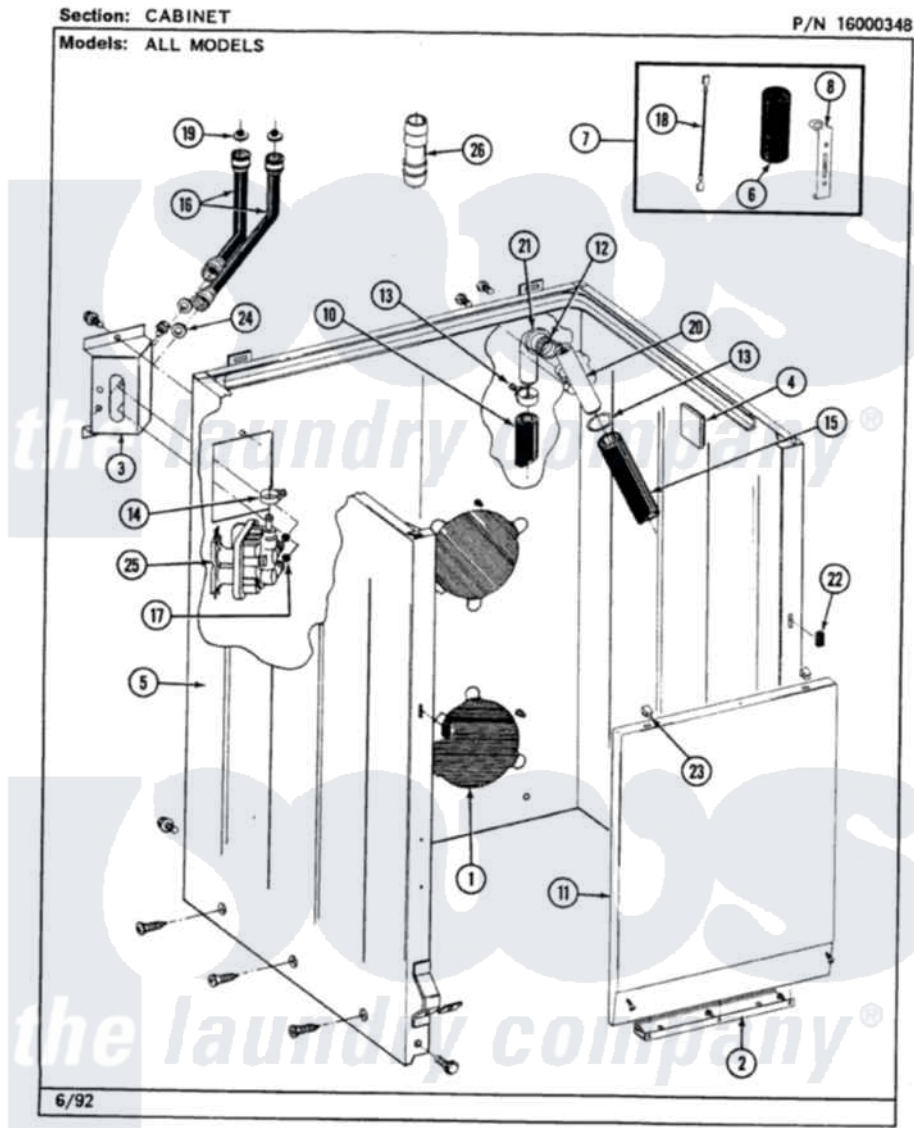

Maytag LAT7300ABW 02 - CABINET

30

Maytag [Residential Maytag LAT7300ABW Washer Parts](#) Parts Diagram 02 - CABINET
 Click on the part number to view part

Item	Original Part Number	Replaced By	Status	Part Description
1	211878		Not Available	PLATE, ACCESS
"	211294	90767		Screw, 8A X 3/8 HeX Washer Head Tapping
2	213846			Guard, Belt
"	211294	90767		Screw, 8A X 3/8 HeX Washer Head Tapping
3	212276	W10116760		Screw
"	214812	22002361		Bracket, Water Valve
4	215058			Pad, Cabinet Bumper
5	203319	22203319		Cabinet
"	204439			Screw And Fstner Assembly
"	213122	27001200		Screw
"	213121	3400111		Screw, 12-14 X 5/8
"	213007			Xfor Cabinet See Cabinet, Back
6	Y200832			Capacitor
7	206103			Capacitor Kit

8	211149		Clip, Capacitor
9	202861	202860	Inlet Hose Assembly
10	216017		Hose, Drain
"	Y059149		(7/8" I.D. CARTON OF 50 FT.)
11	212998		Not Available
12	214765		PANEL, FRONT (WHT)
13	200908	285655	Gasket, Siphon Break
14	201575		Clamp, Hose
15	214767	22001448	Clamp, Hose
16	202860		Hose, Pump
"	200672	76314	Hose, Inlet 6 Ft. Hose With Elbow
17	214337	96160	Inlet Hose Assembly
18	203237		Hose, Inlet 6 Ft. Hose With Elbow
19	200961	12001413	Screen
20	206638		No. 17 Wire With Terminal
"	Y014874		Strainer And Washer Kit
21	Y216016	W10116738	Siphon Break
22	214376	22002331	Screw, Idler Arm And Sleeve
23	212982	22001650	Elbow
24	Y013783		Spacer, Front Panel
25	205613		Fastener, Spring
"	212276	W10116760	Washer, Inlet Hose
26	Y216015		Water Valve
			Screw
			Coupling, Hose