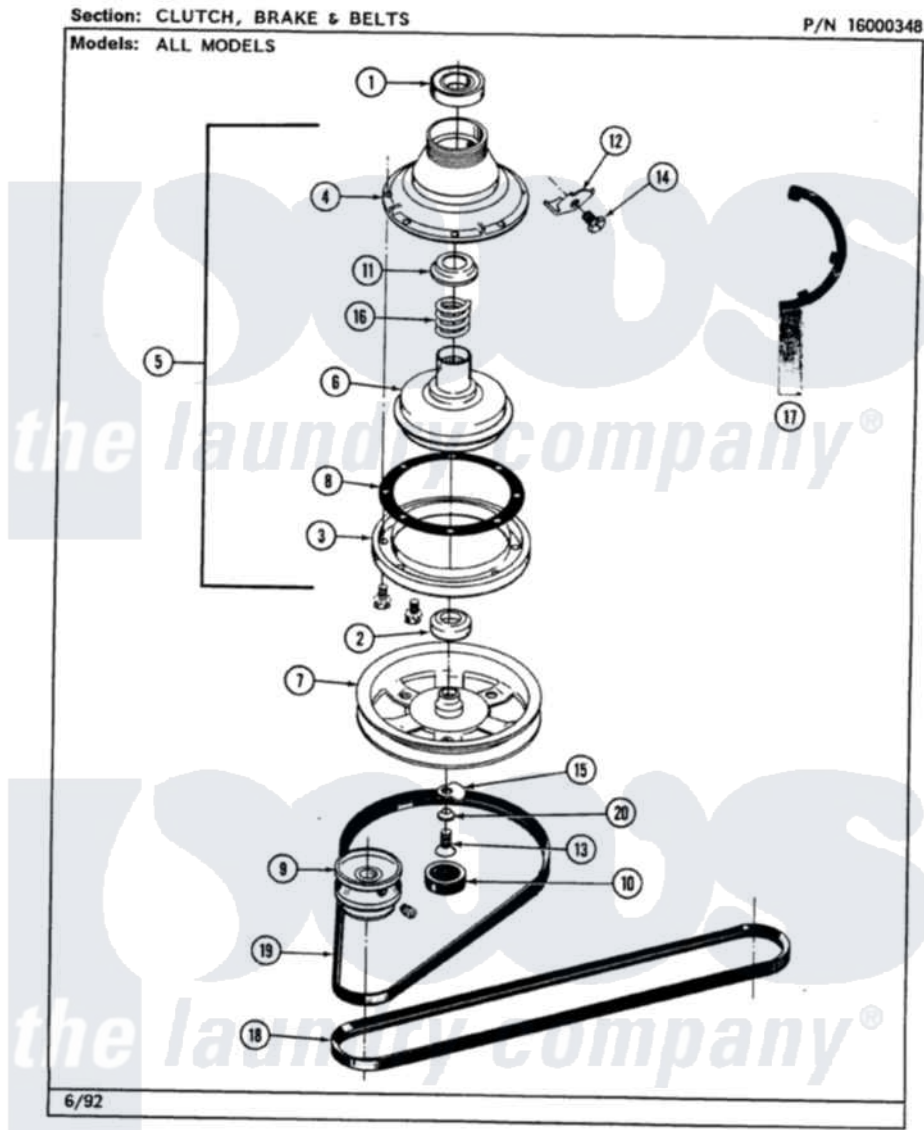

Maytag LAT7300ABW 03 - CLUTCH, BRAKE & BELTS

42

Maytag Residential Maytag LAT7300ABW Washer Parts Parts Diagram 03 - CLUTCH, BRAKE & BELTS
 Click on the part number to view part

Item	Original Part Number	Replaced By	Status	Part Description
1	Y200720	22003441		Bearing, Rear
2	200835			Bearing, Brake Rotor
3	211043	6-2011900		Brake Asse
"	211000			SCREW, BRAKE DRUM (HEX HEAD)
4	211045	6-2011900		Brake Asse
5	201190	6-2011900		Brake Asse
6	201126	6-2011900		Brake Asse
7	211059	6-2301530		Pulley
8	211042	6-2011900		Brake Asse
9	Y053241			Set Screw, Motor Pulley
"	200816	6-2008160		Pulley- MO
10	211038		Not Available	CAP, OIL RETAINER
11	211039	6-2011900		Brake Asse
12	213325			Clip, Retaining
13	211375	681582		Screw
14	213326			Bolt, Sems Retaining Clip

15	211089		Lug, Stop Pulley
16	211041	6-2011900	Brake Asse
17	Y038315	038315	Tool
18	211124		Part Not Used
19	211125		V Belt, DiVe Pulley
20	211090	22003555	Washer, Stop Lug