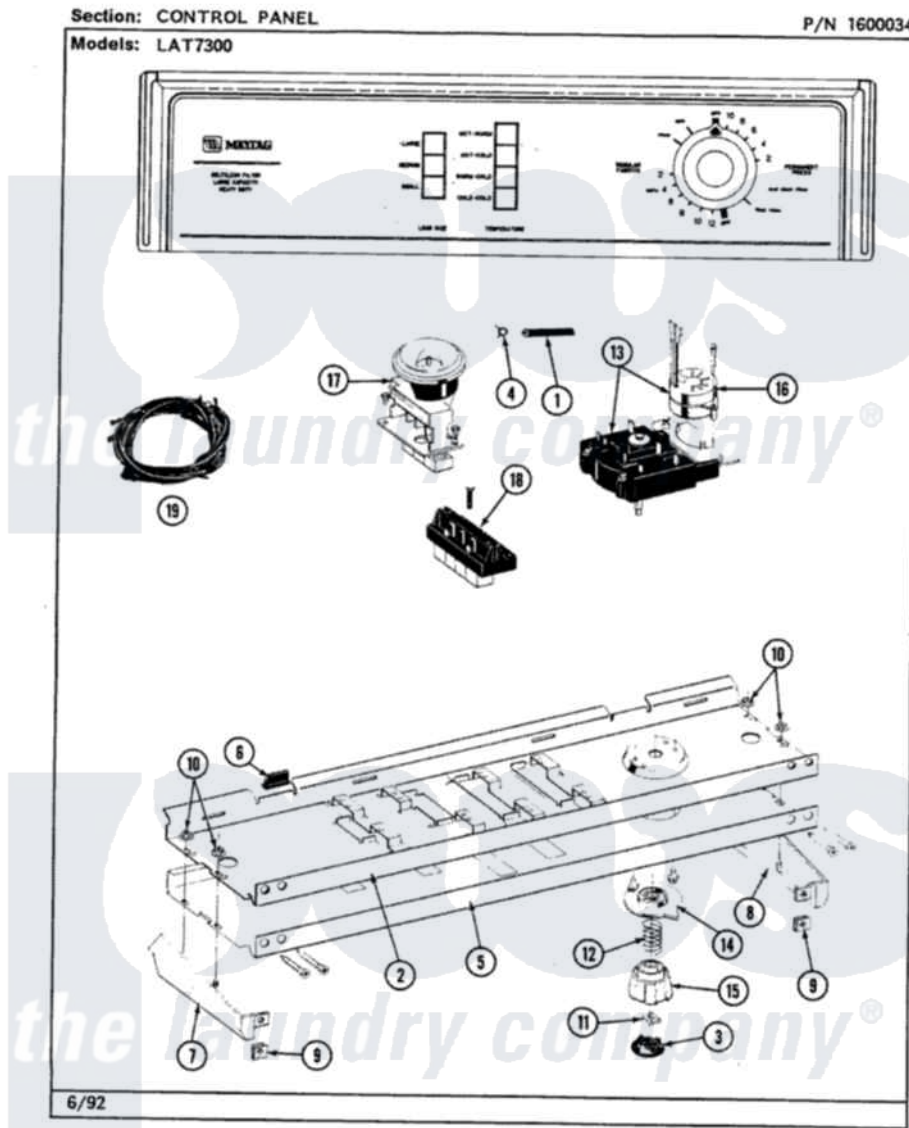

Maytag LAT7300ABW 04 - CONTROL PANEL

Maytag [Residential Maytag LAT7300ABW Washer Parts](#) Parts Diagram 04 - CONTROL PANEL
Click on the part number to view part

Item	Original Part Number	Replaced By	Status	Part Description
1	212942	22001619		Tube, Water Level Switch
2	214818			Back Up Plate
"	210932			Screw, No.8 X 9/16 Ctsk Note: Screw, Inlet Duct
3	215821		Not Available	CAP, KNOB
4	410296	596669		Clamp, Manifold
5	207401		Not Available	CONTROL PANEL
"	210932			Screw, No.8 X 9/16 Ctsk Note: Screw, Inlet Duct
6	214897			Pad, Control Panel
7	207215		Not Available	END CAP LH
8	207216		Not Available	END CAP RH
9	214894			Fastener, End Cap
10	214872			Palnut, End Cap Note: Nut, Lamp Holder
11	211605			Bezel, Timer Dial
12	211065			Spring, Index Wheel

13	213966	3400014	Screw
"	207378		Timer
14	215827	Not Available	TIMER DIAL SKIRT
15	215828		Knob, Timer
16	205033	22205033	Motor- Tim
17	207363	Not Available	3 LEVEL PRESSURE SWITCH
"	211168	W10139210	Screw, 8-18 X 5/16
18	213117	67006908	Screw, Ice Rack
"	207367	Not Available	TEMP CONTROL SWITCH - 4 BUTTON
19	207382		Wire Harness