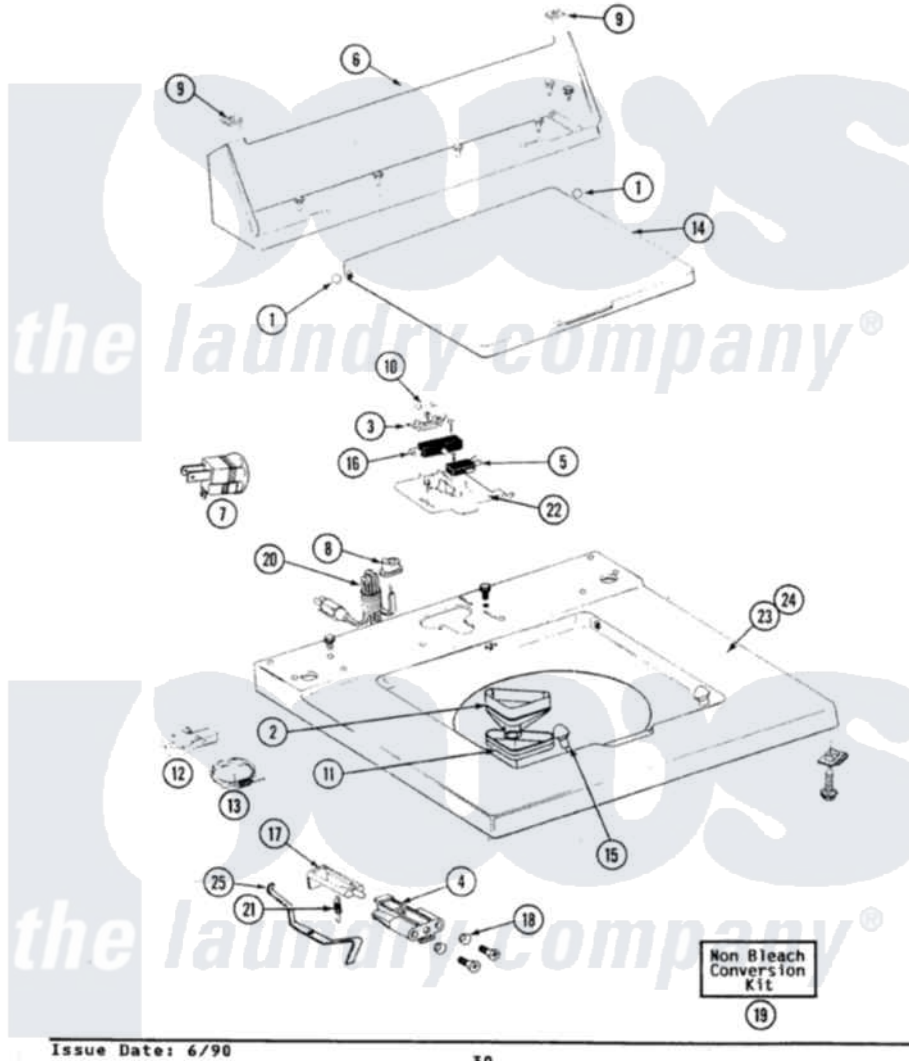

Maytag LAT7300ABW 05 - TOP

SECTION: TOP COVER, CONSOLE & LID SWITCH
 MODEL: ALL MODELS

Issue Date: 6/90

30

Maytag [Residential Maytag LAT7300ABW Washer Parts](#) Parts Diagram 05 - TOP
 Click on the part number to view part

Item	Original Part Number	Replaced By	Status	Part Description
1	211726			Hinge, Ball Lid
2	215577			Bleach Inlet White
3	207167			Block, Fuse
"	215705	Y311711		Screw, Fuse Block
4	910182	25-7809		Screw, No.6-20 1/2 Flthd Torx
"	214279	204968		Plunger And Bracket Assembly--W
5	207166			Switch, Check
"	22001352			Screw, Check Switch
6	205635			Console
"	211294	90767		Screw, 8A X 3/8 HeX Washer Head Tapping
"	Y313559			Screw
7	Y201808			Converter
8	211881			Grommet, Cord Part Not Used-Gas Models Only
9	215075			Fastener, Control Panel To Console

10	207168	22001682	Switch Assembly, Lid W/4amp Fuse
11	214436		Gasket
12	301548		Clamp, Ground Wire
13	311155		Ground Wire And Clamp
14	216073		LID (WHITE)
15	212716		Bumper, Lid
16	205415	279347	Switch-Lid
"	213501		Screw, No.6-20 X 1-1/8 Inch
17	215700	Not Available	LID SWITCH PLUNGER
18	211500		Washer, Bracket To Top Cover
19	205997		Non-Bleach Conversion Kit
20	204590		Cord, Power
"	210186	3370225	Screw
21	213720		Spring, Lid Switch
22	207159	489355	Screw, 8 X 1/2
"	Y215699	22001678	Bracket, Switch And Fuse
23	210186	3370225	Screw
"	204445		Screw And Fastener Assembly
24	210186	3370225	Screw
"	204445		Screw And Fastener Assembly
"	207172		Top Cover
25	215704		Lever, Unbalance