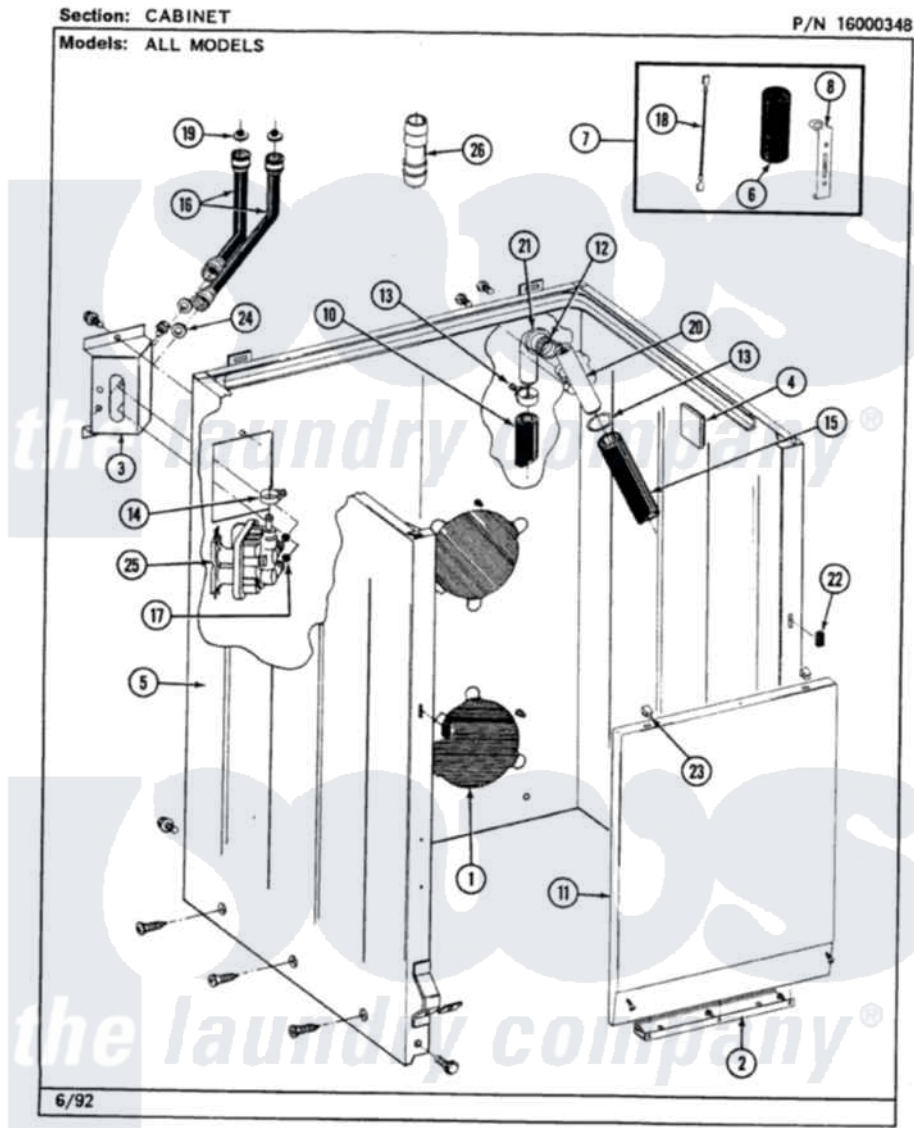

Maytag LAT7300ABX 01 - CABINET

30

Maytag Residential Maytag LAT7300ABX Washer Parts Parts Diagram 01 - CABINET
 Click on the part number to view part

Item	Original Part Number	Replaced By	Status	Part Description
1	211878		Not Available	PLATE, ACCESS
2	211294	90767		Screw, 8A X 3/8 HeX Washer Head Tapping
"	213846			Guard, Belt
3	212276	W10116760		Screw
"	214812	22002361		Bracket, Water Valve
4	215058			Pad, Cabinet Bumper
5	204439			Screw And Fstner Assembly
"	213007			Xfor Cabinet See Cabinet, Back
"	213121	3400111		Screw, 12-14 X 5/8
"	213122	27001200		Screw
6	Y200832			Capacitor
7	206103			Capacitor Kit
8	211149			Clip, Capacitor
9	202861	202860		Inlet Hose Assembly
10	V050140			(7/8" I.D. CARTON OF 50

10	1039143		FT.)
"	216017		Hose, Drain
12	214765		Gasket, Siphon Break
13	200908	285655	Clamp, Hose
14	201575		Clamp, Hose
15	214767	22001448	Hose, Pump
16	200672	76314	Hose, Inlet 6 Ft. Hose With Elbow
"	202860		Inlet Hose Assembly
17	214337	96160	Screen
18	203237		No.17 Wire With Terminal
19	200961	12001413	Strainer And Washer Kit
20	206638		Siphon Break
"	Y014874		Screw, Idler Arm And Sleeve
21	Y216016	W10116738	Elbow
22	214376	22002331	Spacer, Front Panel
23	212982	22001650	Fastener, Spring
24	Y013783		Washer, Inlet Hose
25	205613		Water Valve
"	212276	W10116760	Screw
26	Y216015		Coupling, Hose