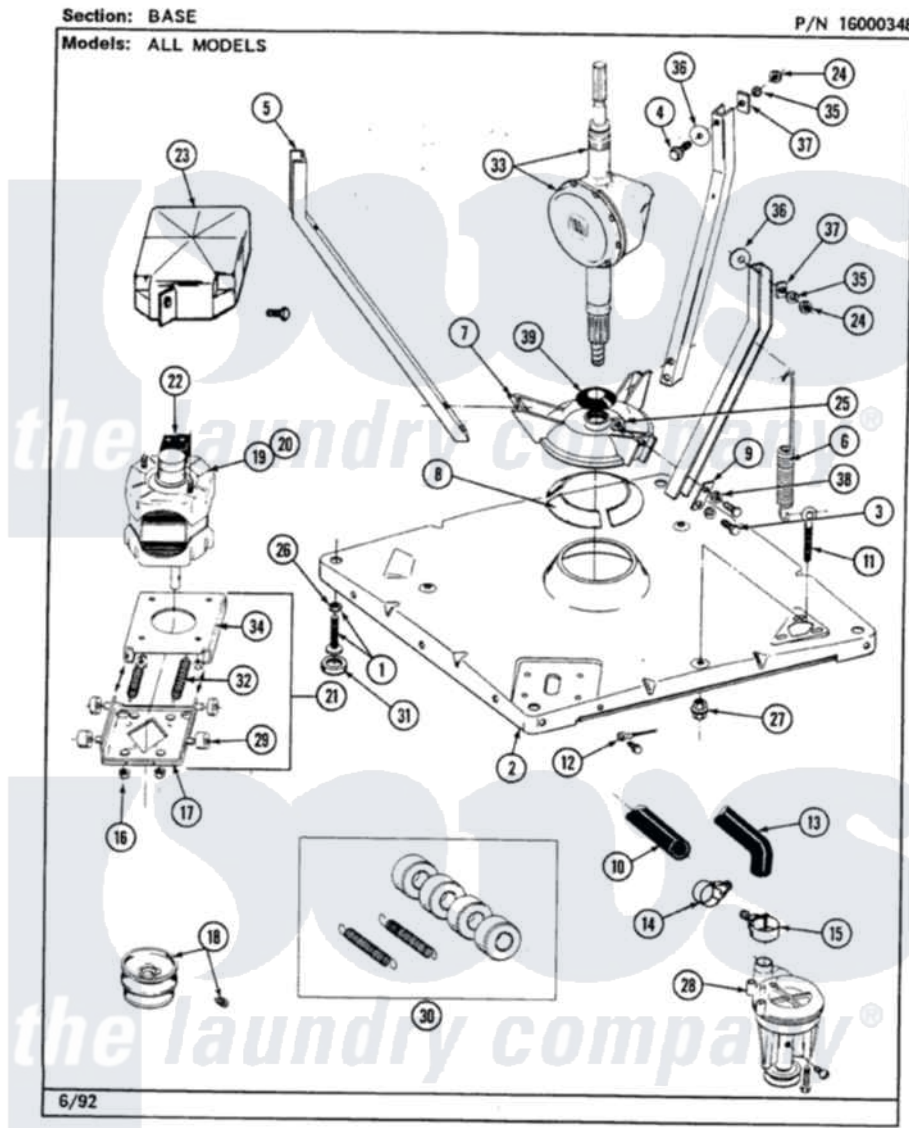

Maytag LAT7300AGL 01 - BASE

38

Maytag Residential Maytag LAT7300AGL Washer Parts Parts Diagram 01 - BASE
 Click on the part number to view part

Item	Original Part Number	Replaced By	Status	Part Description
1	Y302699	22003428		Leg, Adjustable
2	203274			Base With Damper Pads
3	Y015627			Screw- Hex
4	205254	W10175938		Bolt
"	200744	W10175939		Bolt
5	213100		Not Available	PART NOT USED
6	213054			Centering Spring - 3 Used
7	203725			Damper W/Bolt And Clip
8	203956			Damper Pad Kit
9	213073			Washer, Double Brace
10	214767	22001448		Hose, Pump
11	213120	216416		Bolt, Eye/Centering Spring
12	210186	3370225		Screw
"	204807			Ground Wire, Supp. Plte To Top Cover
13	Y212989			Hose, Outer Tub To Pump
14	200461	285655		Clamp, Hose

15	202574	3367052	Clamp, Hose
16	Y311426	3400029	Nut, Adapter Plate
17	205908		Motor Mount Assembly
18	200816	6-2008160	Pulley- MO
"	Y053241		Set Screw, Motor Pulley
19	201805	12002351	Motor-Drve
21	205999		Motor Mount Assembly
22	205134	Not Available	MOTOR EXTERNAL START SWITCH
"	205131		Switch, Motor External Start
"	205133	Not Available	(PROD. IDNo. 2-1664-8 & 2-5463)
"	206504		Motor External Start Switch
"	206505	Not Available	PROD. No.201664-15, & No.205463-3.
"	205132	Not Available	SWITCH, MOTOR EXTERNAL START No.201664-14,205463-4 & 201800-4
23	213121	3400111	Screw, 12-14 X 5/8
"	215098		Shield, Motor
24	Y052734		Nut, Carrage Bolts And Bracket
25	Y052785		Nut, Brace To Damper
26	210385		Lock Nut For Adjustable Leg
27	211949		Nut, Adjustment Eyebolt
28	202203	6-2022030	Pump As Pa
"	211880		Screw, HeX Head No.10 X 1/2 Inc
"	Y015408	22003235	Screw, Bearing Insert
29	204998	205000	Roller And Spring Kit 4+Spr
30	205000		Roller And Spring Kit 4+Spr
31	210684		Foot, Adjustable Leg
32	202718		Springs, Tension
33	206708	6-2097790	Transmison
34	214956		Motor Mount Assembly
35	Y054867		Washer, Lock
36	211100		Washer, Outer Tub
37	212979	Not Available	WASHER, TUB BRACE
38	911852	486009	Lockwasher
39	211028	22001586	Deflector, Water