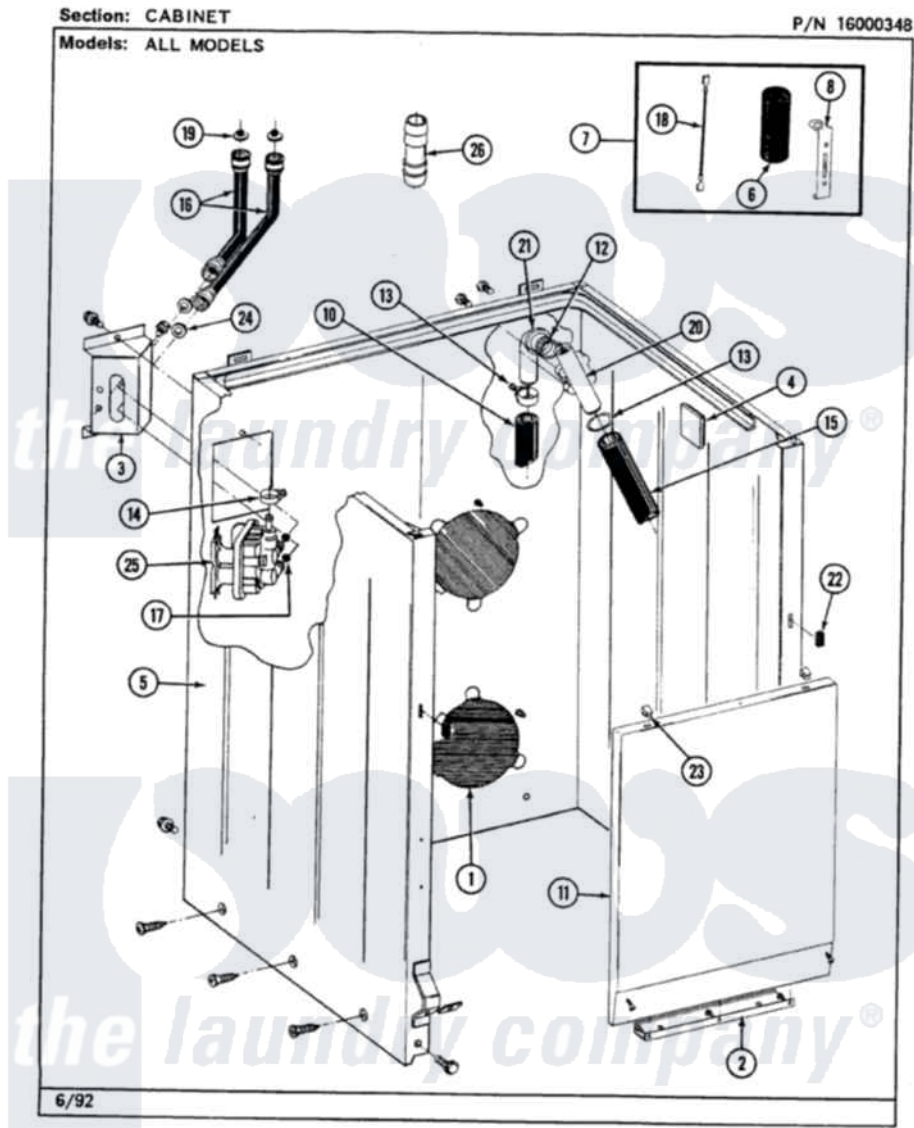

# Maytag LAT7300AGL 02 - CABINET

30

Maytag Residential Maytag LAT7300AGL Washer Parts Parts Diagram 02 - CABINET  
 Click on the part number to view part

Item	Original Part Number	Replaced By	Status	Part Description
1	211878		Not Available	PLATE, ACCESS
"	211294	<a href="#">90767</a>		Screw, 8A X 3/8 HeX Washer Head Tapping
2	<a href="#">213846</a>			Guard, Belt
"	211294	<a href="#">90767</a>		Screw, 8A X 3/8 HeX Washer Head Tapping
3	212276	<a href="#">W10116760</a>		Screw
"	214812	<a href="#">22002361</a>		Bracket, Water Valve
4	<a href="#">215058</a>			Pad, Cabinet Bumper
5	203319L		Not Available	(ALMOND)
"	<a href="#">204439</a>			Screw And Fstner Assembly
"	213122	<a href="#">27001200</a>		Screw
"	213121	<a href="#">3400111</a>		Screw, 12-14 X 5/8
"	<a href="#">213007</a>			Xfor Cabinet See Cabinet, Back
6	<a href="#">Y200832</a>			Capacitor
7	<a href="#">206103</a>			Capacitor Kit

8	<a href="#">211149</a>		Clip, Capacitor
9	202861	<a href="#">202860</a>	Inlet Hose Assembly
10	<a href="#">216017</a>		Hose, Drain
"	<a href="#">Y059149</a>		(7/8" I.D. CARTON OF 50 FT.)
11	212998L		Not Available
			FRONT PANEL-ALMOND
12	<a href="#">214765</a>		Gasket, Siphon Break
13	200908	<a href="#">285655</a>	Clamp, Hose
14	<a href="#">201575</a>		Clamp, Hose
15	214767	<a href="#">22001448</a>	Hose, Pump
16	<a href="#">202860</a>		Inlet Hose Assembly
"	200672	<a href="#">76314</a>	Hose, Inlet 6 Ft. Hose With Elbow
17	214337	<a href="#">96160</a>	Screen
18	<a href="#">203237</a>		No. 17 Wire With Terminal
19	200961	<a href="#">12001413</a>	Strainer And Washer Kit
20	<a href="#">206638</a>		Siphon Break
"	<a href="#">Y014874</a>		Screw, Idler Arm And Sleeve
21	Y216016	<a href="#">W10116738</a>	Elbow
22	214376	<a href="#">22002331</a>	Spacer, Front Panel
23	212982	<a href="#">22001650</a>	Fastener, Spring
24	<a href="#">Y013783</a>		Washer, Inlet Hose
25	<a href="#">205613</a>		Water Valve
"	212276	<a href="#">W10116760</a>	Screw
26	<a href="#">Y216015</a>		Coupling, Hose