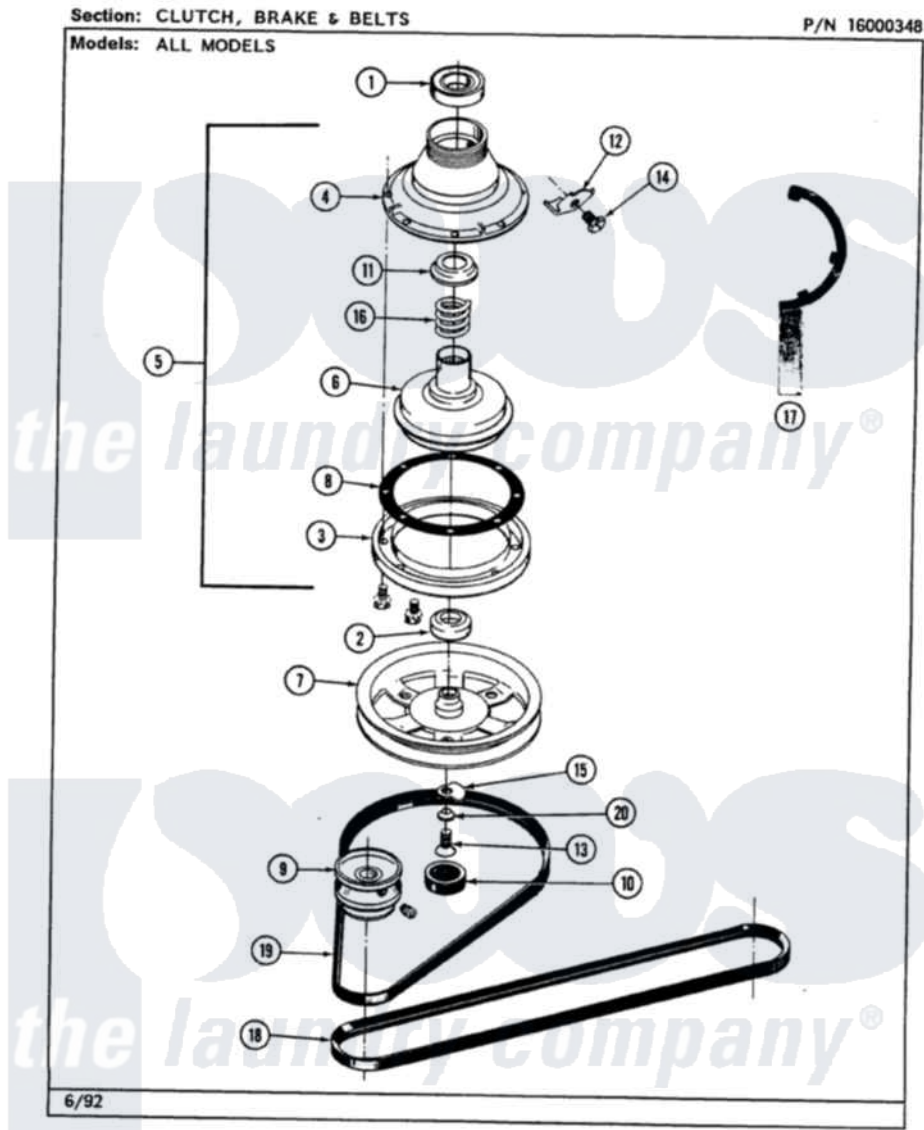

Maytag LAT7300AGL 03 - CLUTCH, BRAKE & BELTS

42

Maytag Residential Maytag LAT7300AGL Washer Parts Parts Diagram 03 - CLUTCH, BRAKE & BELTS
 Click on the part number to view part

Item	Original Part Number	Replaced By	Status	Part Description
1	Y200720	22003441		Bearing, Rear
2	200835			Bearing, Brake Rotor
3	211043	6-2011900		Brake Asse
"	211000			SCREW, BRAKE DRUM (HEX HEAD)
4	211045	6-2011900		Brake Asse
5	201190	6-2011900		Brake Asse
6	201126	6-2011900		Brake Asse
7	211059	6-2301530		Pulley
8	211042	6-2011900		Brake Asse
9	Y053241			Set Screw, Motor Pulley
"	200816	6-2008160		Pulley- MO
10	211038		Not Available	CAP, OIL RETAINER
11	211039	6-2011900		Brake Asse
12	213325			Clip, Retaining
13	211375	681582		Screw
14	213326			Bolt, Sems Retaining Clip

15	211089		Lug, Stop Pulley
16	211041	6-2011900	Brake Asse
17	Y038315	038315	Tool
18	211124		Part Not Used
19	211125		V Belt, Drive Pulley
20	211090	22003555	Washer, Stop Lug