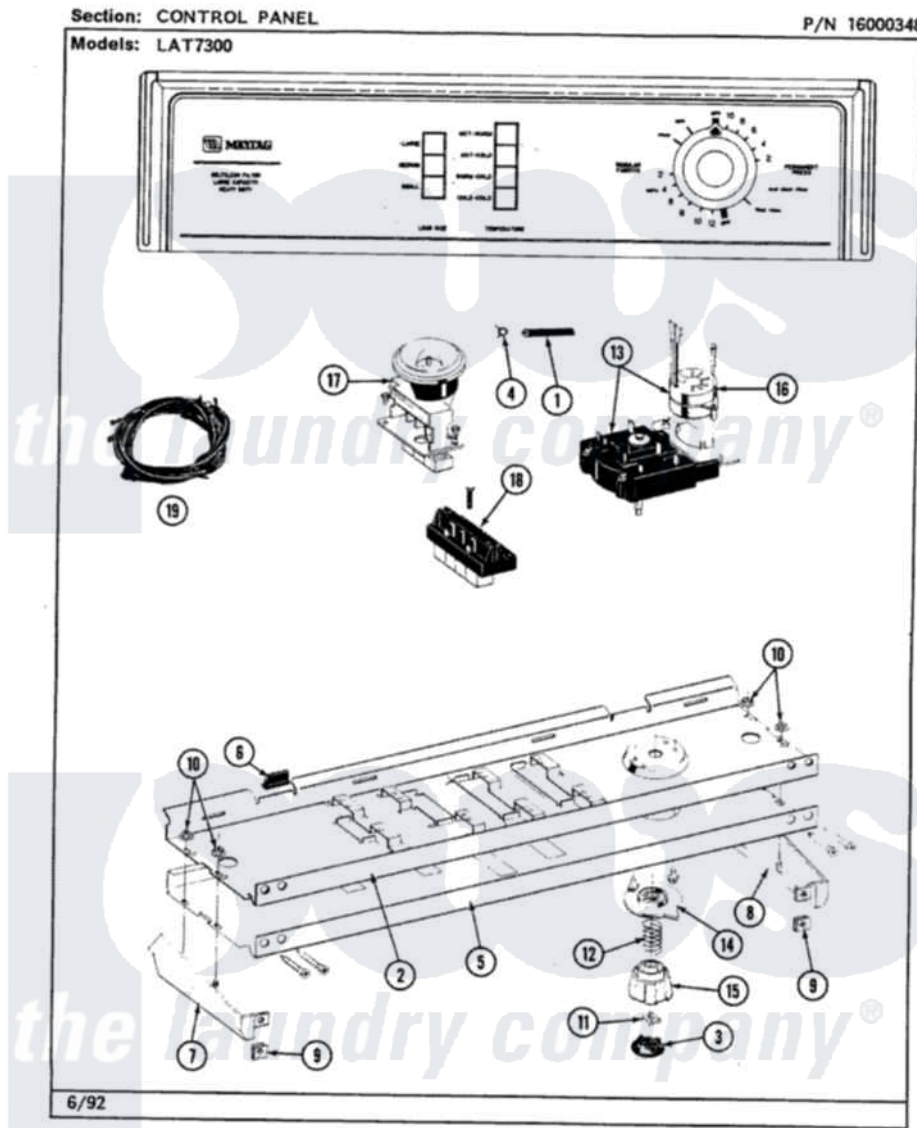

# Maytag LAT7300AGL 04 - CONTROL PANEL

8

Maytag [Residential Maytag LAT7300AGL Washer Parts](#) Parts Diagram 04 - CONTROL PANEL  
 Click on the part number to view part

Item	Original Part Number	Replaced By	Status	Part Description
1	212942	<a href="#">22001619</a>		Tube, Water Level Switch
2	<a href="#">214818</a>			Back Up Plate
"	<a href="#">210932</a>			Screw, No.8 X 9/16 Ctsk Note: Screw, Inlet Duct
3	215821		Not Available	CAP, KNOB
4	410296	<a href="#">596669</a>		Clamp, Manifold
5	207401		Not Available	CONTROL PANEL
"	<a href="#">210932</a>			Screw, No.8 X 9/16 Ctsk Note: Screw, Inlet Duct
6	<a href="#">214897</a>			Pad, Control Panel
7	207215		Not Available	END CAP LH
8	207216		Not Available	END CAP RH
9	<a href="#">214894</a>			Fastener, End Cap
10	<a href="#">214872</a>			Palnut, End Cap Note: Nut, Lamp Holder
11	<a href="#">211605</a>			Bezel, Timer Dial
12	<a href="#">211065</a>			Spring, Index Wheel

13	<a href="#">207419</a>		Timer	
"	213966	<a href="#">3400014</a>	Screw	
14	215827		Not Available	TIMER DIAL SKIRT
15	<a href="#">215828</a>			Knob, Timer
16	205033	<a href="#">22205033</a>		Motor- Tim
17	207363		Not Available	3 LEVEL PRESSURE SWITCH
"	211168	<a href="#">W10139210</a>		Screw, 8-18 X 5/16
18	213117	<a href="#">67006908</a>		Screw, Ice Rack
"	207367		Not Available	TEMP CONTROL SWITCH - 4 BUTTON
19	<a href="#">207382</a>			Wire Harness