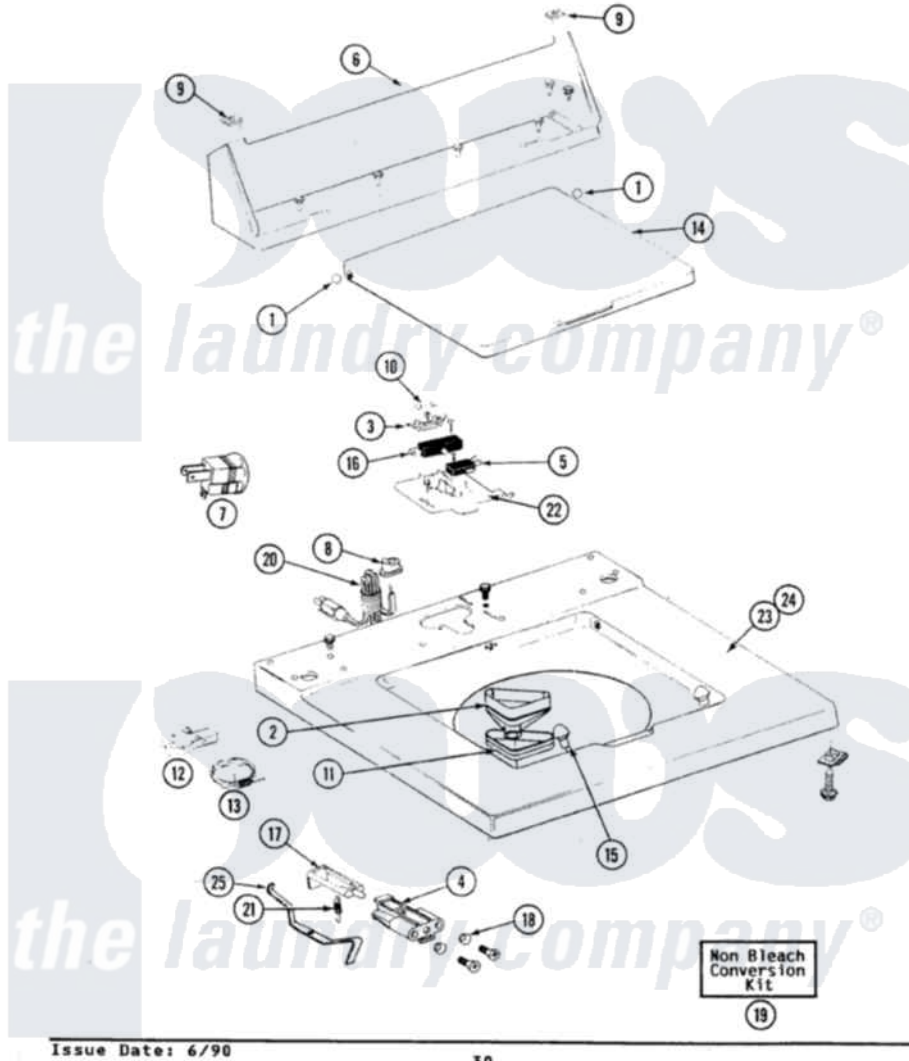

Maytag LAT7300AGL 06 - TOP ASSY.

SECTION: TOP COVER, CONSOLE & LID SWITCH
 MODEL: ALL MODELS

Issue Date: 6/90

30

Maytag [Residential Maytag LAT7300AGL Washer Parts](#) Parts Diagram 06 - TOP ASSY.
 Click on the part number to view part

Item	Original Part Number	Replaced By	Status	Part Description
1	211726			Hinge, Ball Lid
2	215578			Bleach Inlet Almond
3	207167			Block, Fuse
"	215705	Y311711		Screw, Fuse Block
4	910182	25-7809		Screw, No.6-20 1/2 Flthd Torx
"	214279	204968		Plunger And Bracket Assembly--W
5	207166			Switch, Check
"	22001352			Screw, Check Switch
6	205635L		Not Available	CONSOLE (ALM)
"	211294	90767		Screw, 8A X 3/8 HeX Washer Head Tapping
"	Y313559			Screw
7	Y201808			Converter
8	211881			Grommet, Cord Part Not Used-Gas Models Only
9	215075			Fastener, Control Panel To Console

10	207168	22001682	Switch Assembly, Lid W/4amp Fuse
11	214436		Gasket
12	301548		Clamp, Ground Wire
13	311155		Ground Wire And Clamp
14	216073L	Not Available	(ALMOND)----NA
15	212716		Bumper, Lid
16	205415	279347	Switch-Lid
"	213501		Screw, No.6-20 X 1-1/8 Inch
17	215700	Not Available	LID SWITCH PLUNGER
18	211500		Washer, Bracket To Top Cover
19	205997		Non-Bleach Conversion Kit
20	204590		Cord, Power
"	210186	3370225	Screw
21	213720		Spring, Lid Switch
22	207159	489355	Screw, 8 X 1/2
"	Y215699	22001678	Bracket, Switch And Fuse
23	210186	3370225	Screw
"	204445		Screw And Fastener Assembly
24	210186	3370225	Screw
"	204445		Screw And Fastener Assembly
"	207172L		Top Cover Assembly ALM----NA
25	215704		Lever, Unbalance