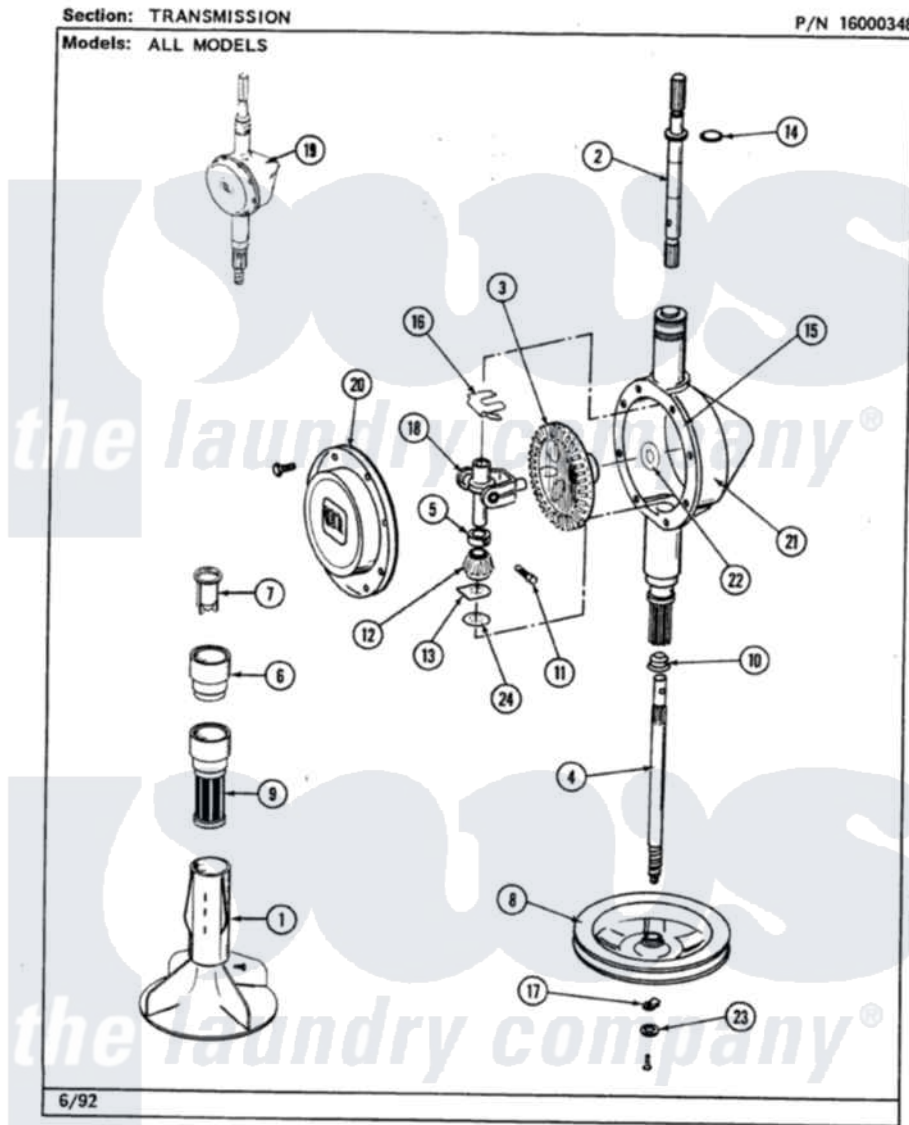

Maytag LAT7300AGL 07 - TRANSMISSION

36

Maytag Residential Maytag LAT7300AGL Washer Parts Parts Diagram 07 - TRANSMISSION
 Click on the part number to view part

Item	Original Part Number	Replaced By	Status	Part Description
1	206478		Not Available	SCREW & WASHER FOR AGITATOR
"	207538			Agitator W/Lock Screw
2	207153	6-2097820		Kit- Shaft
3	206713	6-2067130		Gear- Beve
4	215411	12001451		Ctr Shaft W/Collar Andkeeper-Sha
5	215415		Not Available	COLLAR, LOWER
6	215721			Dispensing Cap
8	211059	6-2301530		Pulley
10	206602	207843		Lip Seal Repair Kit
11	Y206629			Pin, Collar
12	215401	W10221114		Pinion
13	215395			Plate, Clutch
14	210690			Seal, Rubber
15	Y058700	675652		Adhesive
16	215581			Spring, Agitator Shaft

17	211375	681582	Screw
"	211089		Lug, Stop Pulley
18	206685	6-2066850	Yoke
19	206708	6-2097790	Transmison
20	206628		Cover, Transmission
"	215417	Not Available	SCREW, TRANSMISSION COVER
21	206625	6-2097790	Transmison
22	215394		Washer, Bevel Gear
23	211090	22003555	Washer, Stop Lug
24	211483	6-2114830	Washer- SP