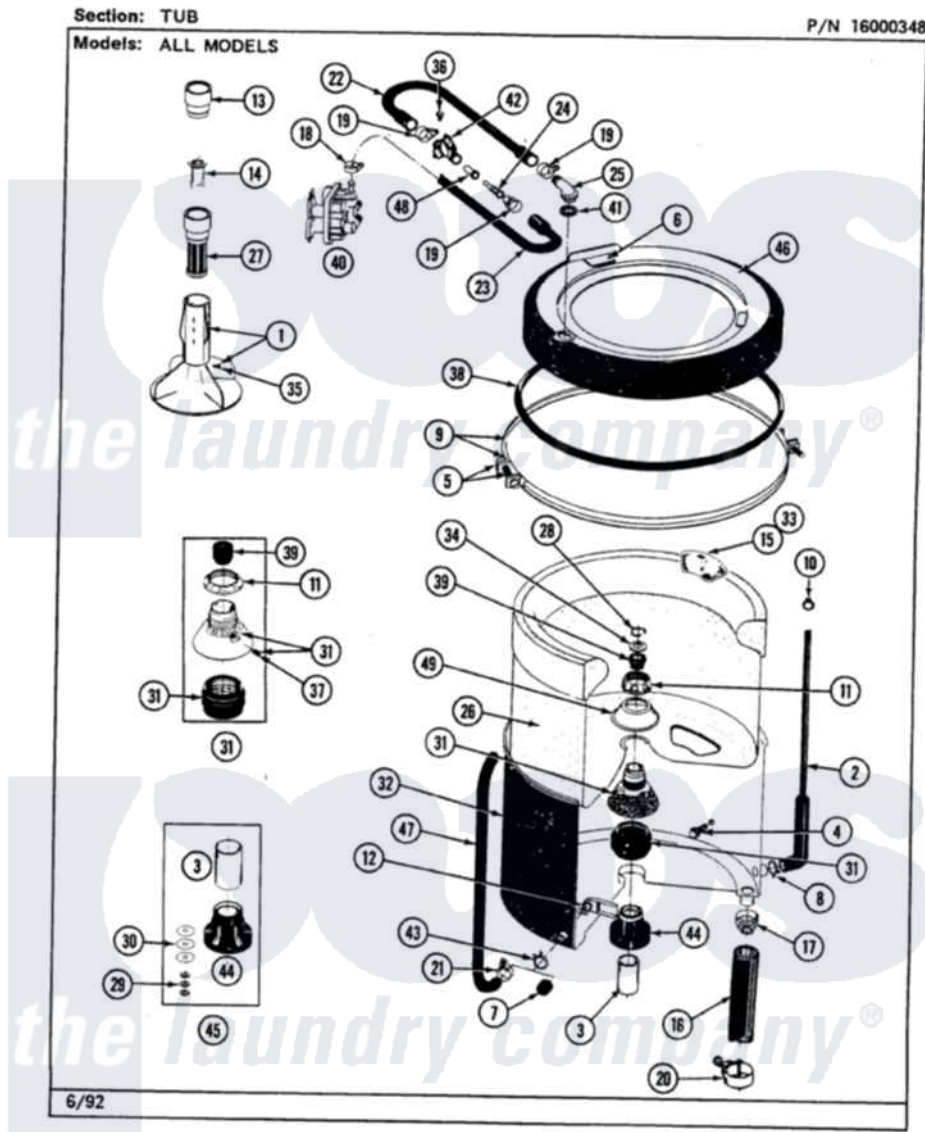

Maytag LAT7300AGL 08 - TUB

34

Maytag [Residential Maytag LAT7300AGL Washer Parts](#) Parts Diagram 08 - TUB
Click on the part number to view part

Item	Original Part Number	Replaced By	Status	Part Description
1	207538			Agitator W/Lock Screw
2	212942	22001619		Tube, Water Level Switch
3	211130			Bearing Liner, Tub Bearing
4	205254	W10175938		Bolt
"	200744	W10175939		Bolt
5	205529			Nut And Bolt Kit For Tub Clam
6	215232			Bumper, Unbalance
7	214725			Cap For Spout-Outer Tub
8	211641			Clamp, 1-1/16"
9	200846			Clamp - Tub Cover
10	410296	596669		Clamp, Manifold
11	211047	6-2110472		Nut- Clamp
13	215721			Dispensing Cap
14	215733			Dispensing Cup
15	207219			Filter, Self-Cleaning
16	Y212989			Hose, Outer Tub To Pump

17	200900	616099	Clamp
18	201575		Clamp, Hose
19	202515	596669	Clamp, Manifold
20	202574	3367052	Clamp, Hose
21	205161	489503	Clamp
22	Y215234		Hose, Injector Fill
23	213013		Hose, Injector
24	213015		Nozzle, Injector
25	215235		Tube, Injector
26	207830	Not Available	INNER TUB W/PLUG
27	Y207427		Lint Filter Shallow
28	Y015667		Retaining Ring
29	Y054867		Washer, Lock
30	211100		Washer, Outer Tub
31	204012	6-2095720	Mounting S
32	205486	Not Available	PART NOT USED
34	Y015666		Washer, Retaining -
35	206478	Not Available	SCREW & WASHER FOR AGITATOR
36	312620		Screw, Sems
37	211618	22001423	Set Screw, Mounting Stem
38	211232		Seal, Tub Cover
39	Y0A4298	6-0A57420	Seal- Agitator
40	205613		Water Valve
41	215233		Seal For Injector Tube
42	215447		Sleeve For Injector
43	214739	596669	Clamp, Manifold
44	200824	6-2040130	Tub Bearin
45	204013	6-2040130	Tub Bearin
46	206380	Not Available	COVER, TUB
47	214495		Tube, Inlet To Tub
48	213016	216201	Nozzle
49	211210		Washer, Clamping Nut