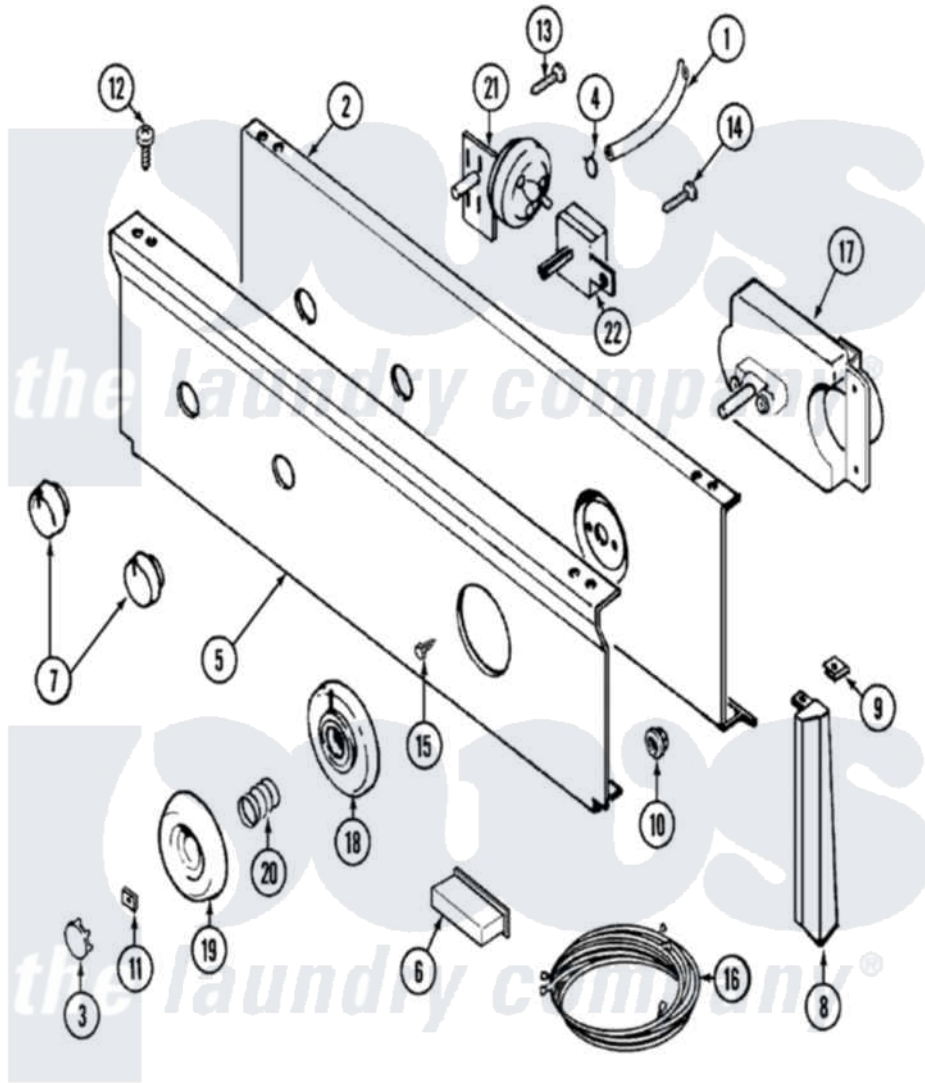

Maytag LAT7304AAE 04 - CONTROL PANEL

Maytag [Residential Maytag LAT7304AAE Washer Parts](#) Parts Diagram 04 - CONTROL PANEL
 Click on the part number to view part

Item	Original Part Number	Replaced By	Status	Part Description
1	22001036	22001619		Tube, Water Level Switch
2	315483	3370225		Screw
"	204807			Ground Wire, Supp. Plte To Top Cover
"	22001132			Plate, Support
3	216250	22001446		Cap, Knob
4	410296	596669		Clamp, Manifold
5	22001241		Not Available	PANEL, CONTROL (WHT)
6	214897			Pad, Control Panel
7	22001268		Not Available	KNOB ASSY. (WHT)
8	22001291			End Cap, Control Panel
"	22001289		Not Available	END CAP, CTRL. PNL. (LT-WHT)
9	214894			Fastener, End Cap
10	214872			Palnut, End Cap Note: Nut, Lamp Holder
11	211605			Bezel, Timer Dial

12	210932		Screw, No.8 X 9/16 Ctsk Note: Screw, Inlet Duct
13	211168	W10139210	Screw, 8-18 X 5/16
14	211168	W10139210	Screw, 8-18 X 5/16
15	216412		Screw, Bracket To Timer
16	22001316		Wire Harness, Main
17	22001255		Timer RPR
18	22001265		Bezel, Timer Knob
19	22001198	Not Available	KNOB, TIMER (WHT)
20	211065		Spring, Index Wheel
21	208206		Switch, Pressure
22	208283	Not Available	SWITCH, WATER TEMPERATURE