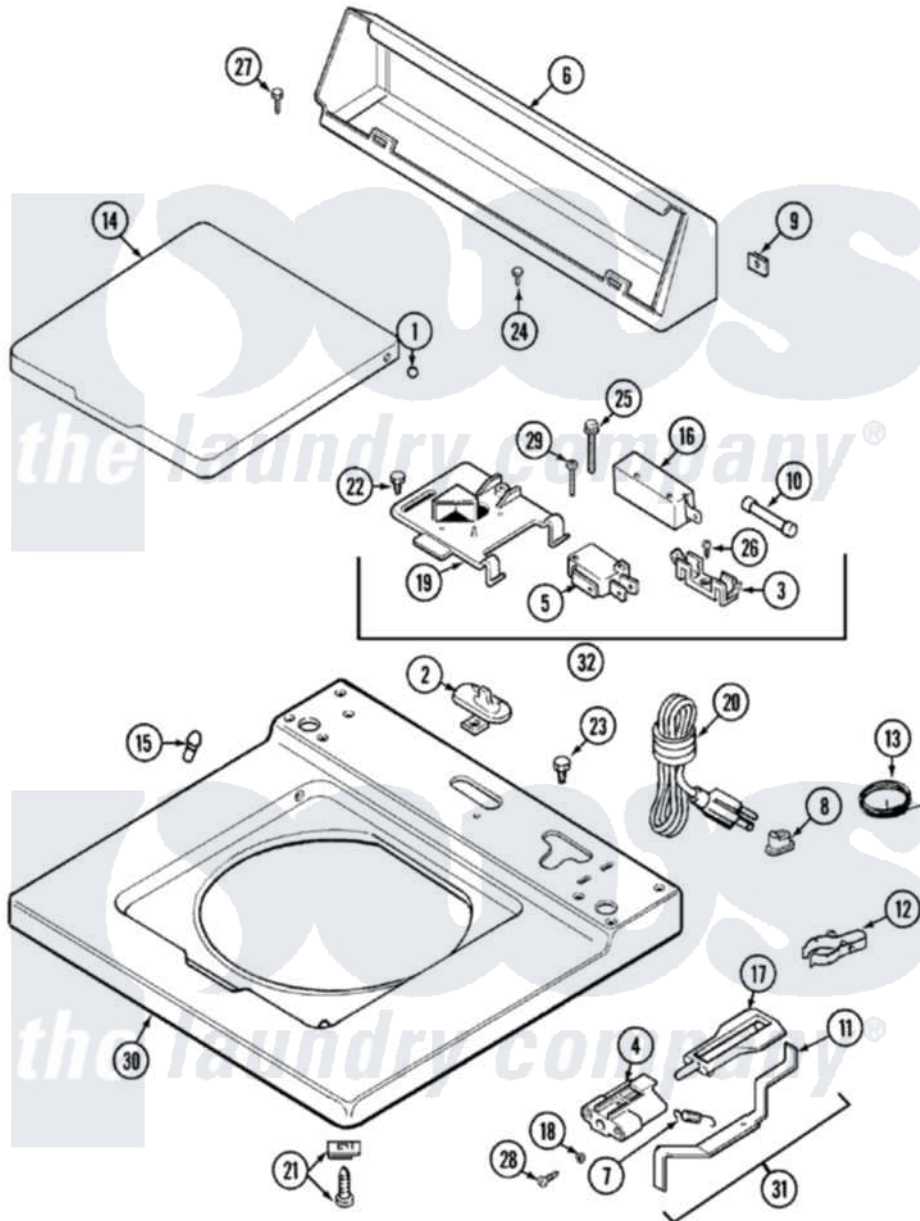

# Maytag LAT7304AAE 05 - TOP

Maytag [Residential Maytag LAT7304AAE Washer Parts](#) Parts Diagram 05 - TOP  
 Click on the part number to view part

Item	Original Part Number	Replaced By	Status	Part Description
1	<a href="#">211726</a>			Hinge, Ball Lid
2	207159	<a href="#">489355</a>		Screw, 8 X 1/2
"	<a href="#">22001298</a>			Cap, Top Cover
3	<a href="#">207167</a>			Block, Fuse
4	216256		Not Available	BRACKET, UNBALANCE
5	<a href="#">207166</a>			Switch, Check
6	<a href="#">205635</a>			Console
7	<a href="#">213720</a>			Spring, Lid Switch
8	<a href="#">211881</a>			Grommet, Cord Part Not Used-Gas Models Only
9	<a href="#">215075</a>			Fastener, Control Panel To Console
10	207168	<a href="#">22001682</a>		Switch Assembly, Lid W/4amp Fuse
11	<a href="#">22001136</a>			Lever, Unbalance
12	<a href="#">301548</a>			Clamp, Ground Wire
13	<a href="#">204807</a>			Ground Wire, Supp. Plite To Top Cover

14	22001028	<a href="#">22001893</a>	Lid
"	22001206	<a href="#">22001893</a>	Lid
15	<a href="#">212716</a>		Bumper, Lid
16	205415	<a href="#">279347</a>	Switch-Lid
17	<a href="#">216255</a>		Plunger, Lid Switch
18	<a href="#">211500</a>		Washer, Bracket To Top Cover
19	Y215699	<a href="#">22001678</a>	Bracket, Switch And Fuse
20	208194	<a href="#">22003062</a>	Cord, Power
21	<a href="#">204445</a>		Screw And Fastener Assembly
22	207159	<a href="#">489355</a>	Screw, 8 X 1/2
23	315483	<a href="#">3370225</a>	Screw
24	216423	<a href="#">3370225</a>	Screw
25	<a href="#">213501</a>		Screw, No.6-20 X 1-1/8 Inch
26	<a href="#">Y311711</a>		Screw, Fuse Block
27	<a href="#">Y313559</a>		Screw
28	910182	<a href="#">25-7809</a>	Screw, No.6-20 1/2 Flthd Torx
29	<a href="#">22001352</a>		Screw, Check Switch
30	22001117	Not Available	TOP COVER ASSEMBLY (WHT)
31	<a href="#">22001311</a>		Unbalance Lever Assembly
32	207176	<a href="#">22001682</a>	Switch Assembly, Lid W/4amp Fuse