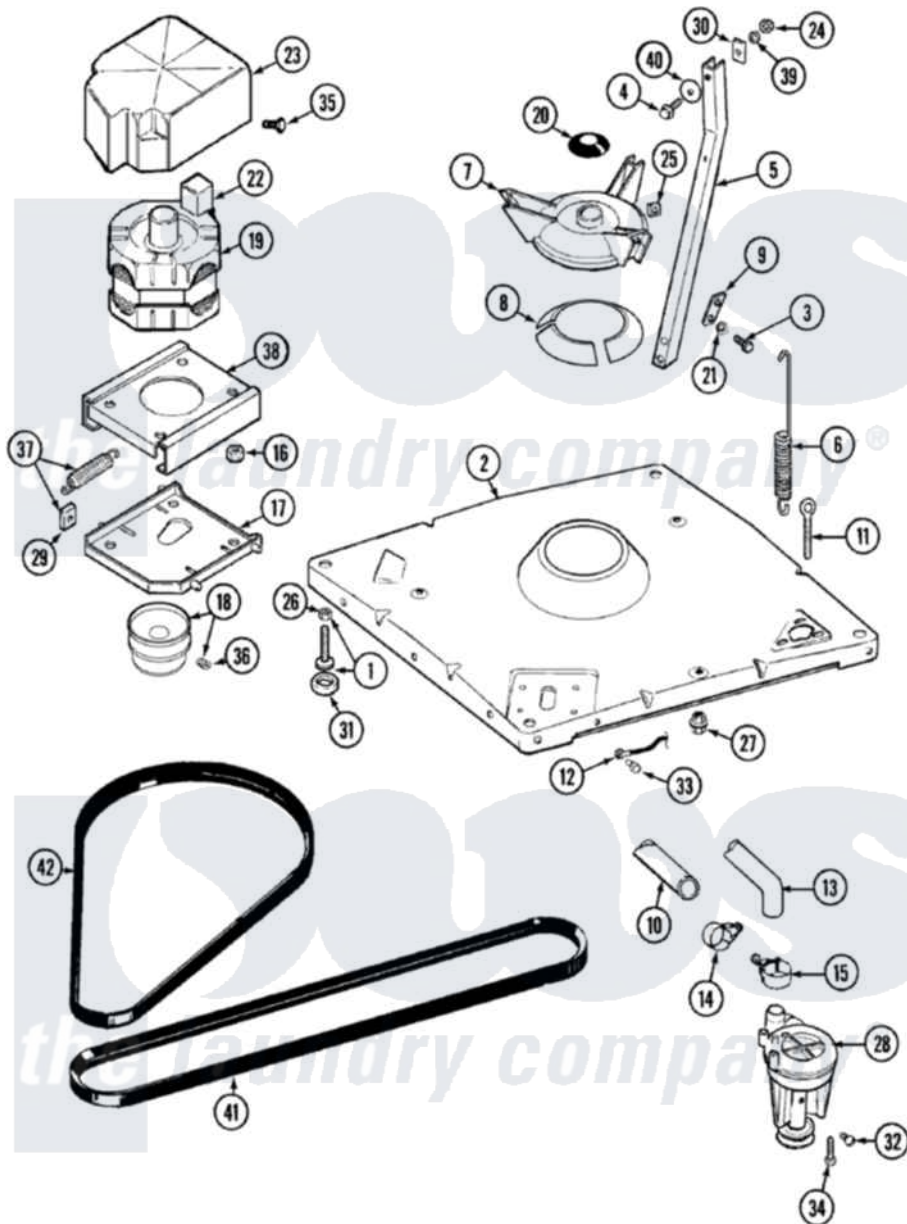

Maytag LAT7304AAM 01 - BASE (LAT7304AAM & ABM)

Maytag Residential Maytag LAT7304AAM Washer Parts Parts Diagram 01 - BASE (LAT7304AAM & ABM)
 Click on the part number to view part

Item	Original Part Number	Replaced By	Status	Part Description
1	Y302699	22003428		Leg, Adjustable
2	22001172	22002150		Base
3	Y015627			Screw- Hex
4	205254	W10175938		Bolt
"	200744	W10175939		Bolt
5	213100		Not Available	PART NOT USED
6	22001300			Spring, Centering
7	203725			Damper W/Bolt And Clip
8	203956			Damper Pad Kit
9	213073			Washer, Double Brace
10	214767	22001448		Hose, Pump
11	216416			Bolt, Eye/Centering Spring
12	901220			Ground Wire
13	Y212989			Hose, Outer Tub To Pump
14	202574	3367052		Clamp, Hose
15	202574	3367052		Clamp, Hose

16	Y311426	3400029	Nut, Adapter Plate
17	22001301		Mount, Motor Lower-Assembly
18	200816	6-2008160	Pulley- MO
19	201805	12002351	Motor-Drve
20	211028	22001586	Deflector, Water
21	911852	486009	Lockwasher
22	206505		Not Available PROD. No.201664-15, & No.205463-3.
"	205132		Not Available SWITCH, MOTOR EXTERNAL START No.201664-14,205463- 4 & 201800-4
23	215098		Shield, Motor
24	Y052734		Nut, Carrage Bolts And Bracket
25	Y052785		Nut, Brace To Damper
26	210385		Lock Nut For Adjustable Leg
27	211949		Nut, Adjustment Eyebolt
28	202203	6-2022030	Pump As Pa
29	204998	205000	Roller And Spring Kit 4+Spr
30	212979		Not Available WASHER, TUB BRACE
31	210684		Foot, Adjustable Leg
32	Y015408	22003235	Screw, Bearing Insert
33	912365	3370225	Screw
34	211880		Screw, HeX Head No.10 X 1/2 Inc
35	213121	3400111	Screw, 12-14 X 5/8
36	Y053241		Set Screw, Motor Pulley
37	205000		Roller And Spring Kit 4+Spr
38	206708	6-2097790	Transmison
39	214956		Motor Mount Assembly
40	Y054867		Washer, Lock
41	211100		Washer, Outer Tub