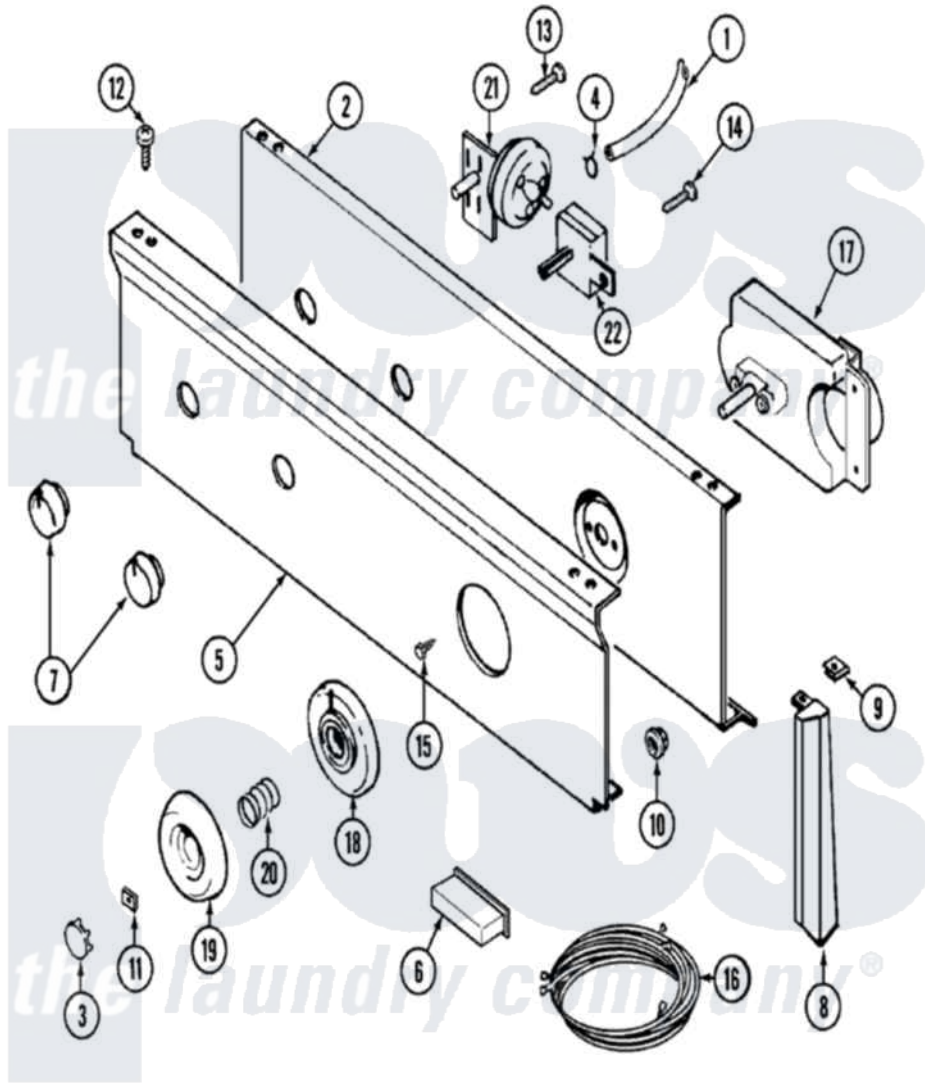

Maytag LAT7304AAM 04 - CONTROL PANEL (LAT7304AAM & ABM)

Maytag [Residential Maytag LAT7304AAM Washer Parts](#) Parts Diagram 04 - CONTROL PANEL (LAT7304AAM & ABM)
 Click on the part number to view part

Item	Original Part Number	Replaced By	Status	Part Description
1	22001036	22001619		Tube, Water Level Switch
2	315483	3370225		Screw
"	204807			Ground Wire, Supp. Plte To Top Cover
"	22001132			Plate, Support
3	216424		Not Available	CAP, KNOB (ALM)
4	410296	596669		Clamp, Manifold
5	22001450		Not Available	PANEL, CONTROL (ALM)
6	214897			Pad, Control Panel
7	22001269		Not Available	KNOB ASSY. (ALM)
8	22001292	22001567		Cap, End
"	22001293			End Cap, Control Panel
9	214894			Fastener, End Cap
10	214872			Palnut, End Cap Note: Nut, Lamp Holder
11	211605			Bezel, Timer Dial
12	210032			Screw, No.8 X 9/16 Ctsk Note:

12	210932		Screw, Inlet Duct
13	211168	W10139210	Screw, 8-18 X 5/16
14	211168	W10139210	Screw, 8-18 X 5/16
15	216412		Screw, Bracket To Timer
16	22001316		Wire Harness, Main
17	22001255		Timer RPR
18	22001266	Not Available	BEZEL, TIMER KNOB (ALM)
19	22001199	Not Available	KNOB ASSY. (ALM)
20	211065		Spring, Index Wheel
21	208206		Switch, Pressure
22	208283	Not Available	SWITCH, WATER TEMPERATURE