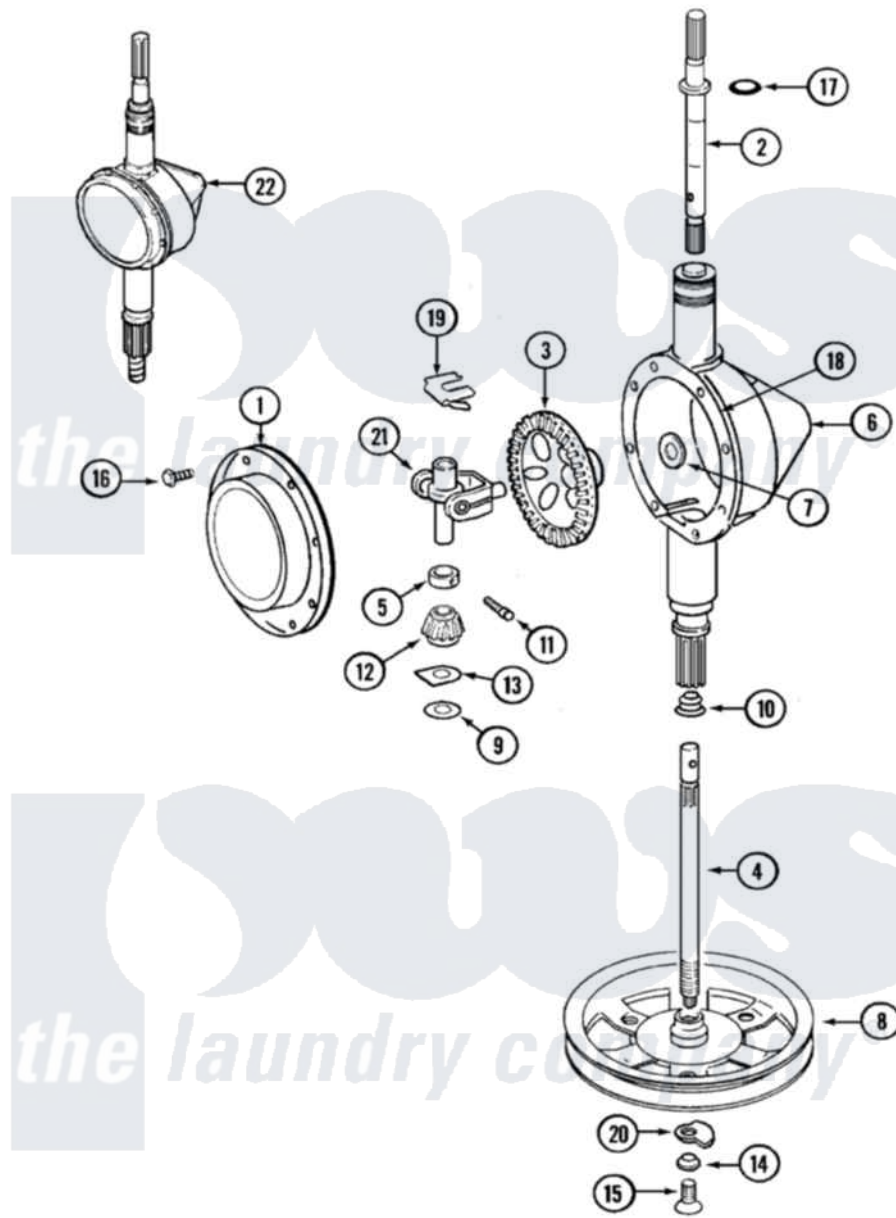

Maytag LAT7304AAM 06 - TRANSMISSION (LAT7304AAM & ABM)

Maytag Residential Maytag LAT7304AAM Washer Parts Parts Diagram 06 - TRANSMISSION (LAT7304AAM & ABM)
 Click on the part number to view part

| Item | Original Part Number | Replaced By | Status | Part Description |
|------|-------------------------|---------------------------|---------------|--------------------------------------|
| 1 | 206628 | | | Cover, Transmission |
| 2 | 207153 | 6-2097820 | | Kit- Shaft |
| 3 | 206713 | 6-2067130 | | Gear- Beve |
| 4 | 215411 | 12001451 | | Ctr Shaft W/Collar Andkeeper- Sha |
| 5 | 215415 | | Not Available | COLLAR, LOWER |
| 6 | 206625 | 6-2097790 | | Transmison |
| 7 | 215394 | | | Washer, Bevel Gear |
| 8 | 211059 | 6-2301530 | | Pulley |
| 9 | 211483 | 6-2114830 | | Washer- SP |
| 10 | 206602 | 207843 | | Lip Seal Repair Kit |
| 11 | Y206629 | | | Pin, Collar |
| 12 | 215401 | W10221114 | | Pinion |
| 13 | 215395 | | | Plate, Clutch |
| 14 | 211090 | 22003555 | | Washer, Stop Lug |
| 15 | 211375 | 681582 | | Screw |
| | | | | SCREW, TRANSMISSION |

| | | | |
|----|------------------------|---------------------------|---------------------------|
| 16 | 215417 | Not Available | SCREW, TRANSMISSION COVER |
| 17 | 210690 | | Seal, Rubber |
| 18 | Y058700 | 675652 | Adhesive |
| 19 | 215581 | | Spring, Agitator Shaft |
| 20 | 211089 | | Lug, Stop Pulley |
| 21 | 206685 | 6-2066850 | Yoke |
| 22 | 206708 | 6-2097790 | Transmison |