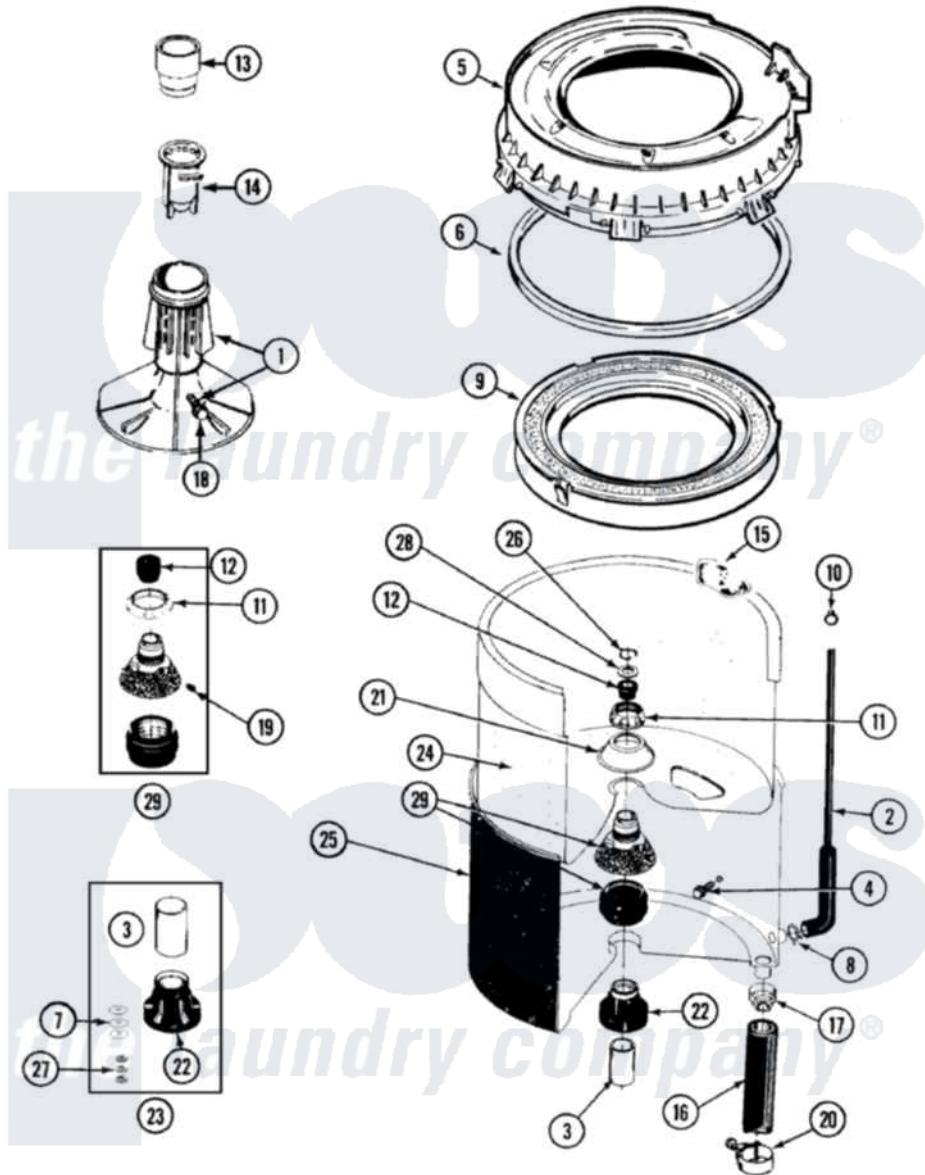

Maytag LAT7304AAM 07 - TUB (LAT7304AAM & ABM)

Maytag Residential Maytag LAT7304AAM Washer Parts Parts Diagram 07 - TUB (LAT7304AAM & ABM)
 Click on the part number to view part

Item	Original Part Number	Replaced By	Status	Part Description
1	207538			Agitator W/Lock Screw
2	22001036	22001619		Tube, Water Level Switch
3	211130			Bearing Liner, Tub Bearing
4	200744	W10175939		Bolt
"	205254	W10175938		Bolt
5	22001299			Tub Cover And Gasket Assembly
6	Y22001201	22001007		Gasket, Cover To Tub
7	211100			Washer, Outer Tub
8	211641			Clamp, 1-1/16"
9	22001142			Ring, Balance
10	410296	596669		Clamp, Manifold
11	211047	6-2110472		Nut- Clamp
12	Y0A4298	6-0A57420		Seal- Agitator
13	22001295			Housing, Dispenser
14	22001294			Cup, Dispensing
15	207219			Filter, Self-Cleaning

16	Y212989		Hose, Outer Tub To Pump
17	201011	285655	Clamp, Hose
18	206478	Not Available	SCREW & WASHER FOR AGITATOR
19	211618	22001423	Set Screw, Mounting Stem
20	202574	3367052	Clamp, Hose
21	211210		Washer, Clamping Nut
22	200824	6-2040130	Tub Bearin
23	204013	6-2040130	Tub Bearin
24	22001140	Y2201881	Tub, Inner Short White SP
25	22001115	22003312	Tub, Outer
26	Y015667		Retaining Ring
27	Y054867		Washer, Lock
28	Y015666		Washer, Retaining -
29	204012	6-2095720	Mounting S