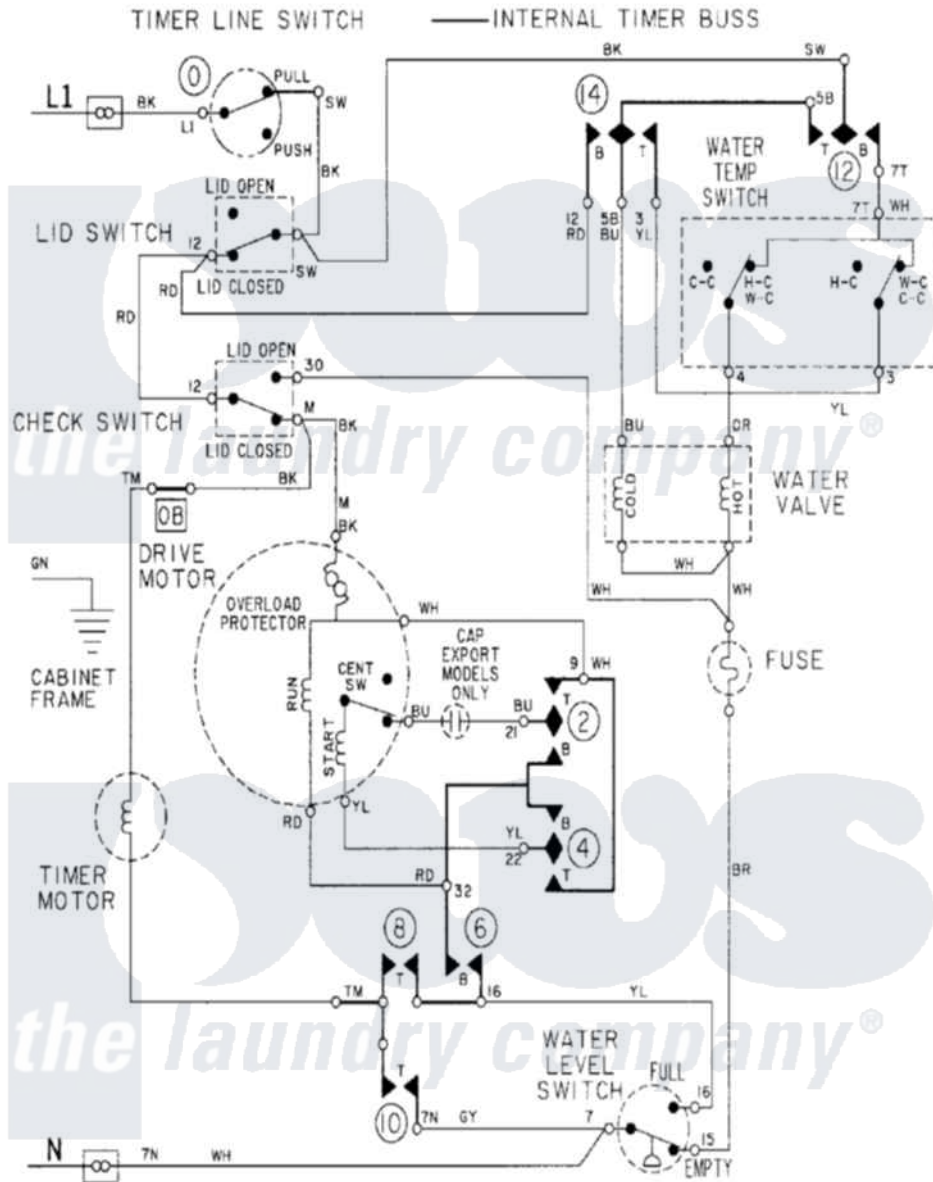

# Maytag LAT7304AAM 08 - WIRING INFORMATION

Maytag Residential Maytag LAT7304AAM Washer Parts Parts Diagram 08 - WIRING INFORMATION  
 Click on the part number to view part

Item	Original Part Number	Replaced By	Status	Part Description
NI	15001005		Not Available	WIRING INFORMATION