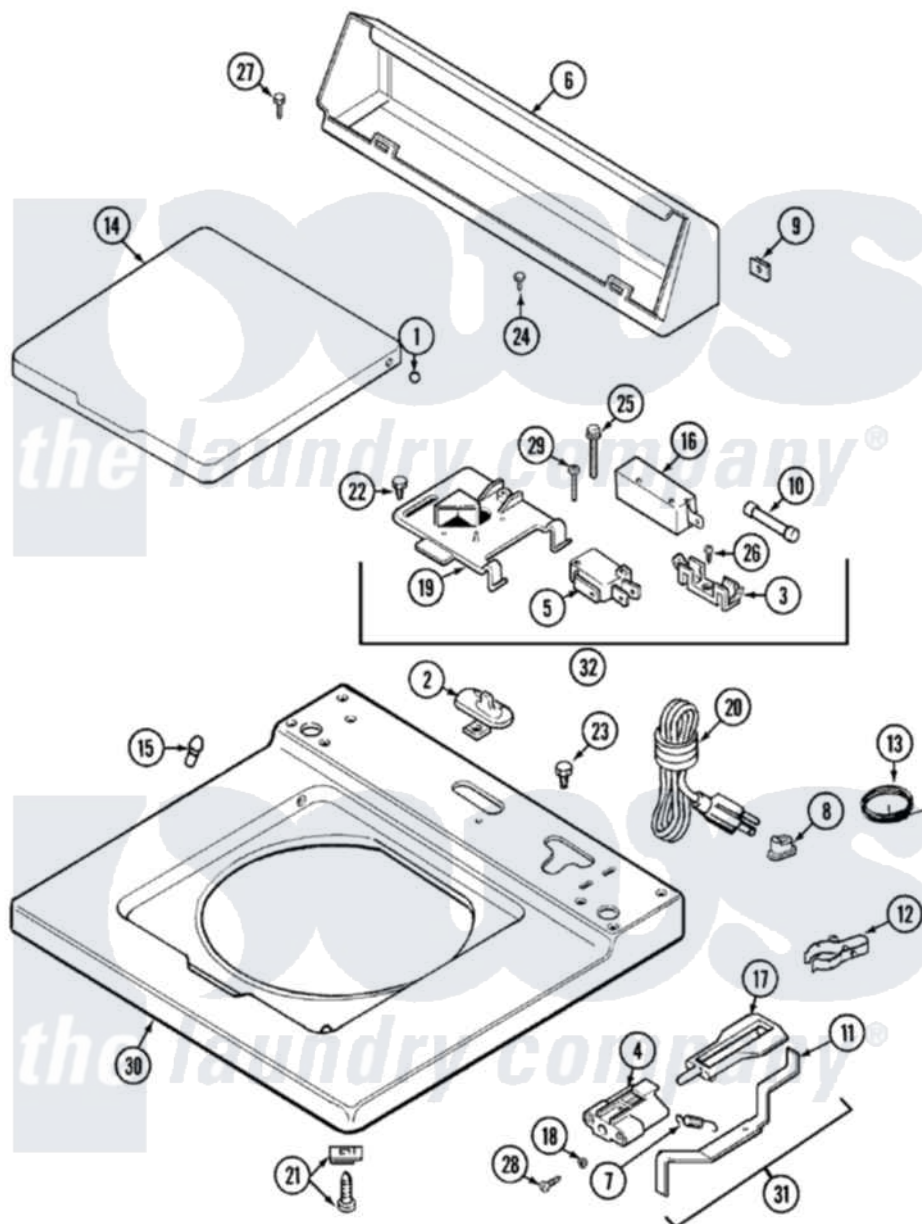

Maytag LAT7304ABE 05 - TOP

Maytag [Residential Maytag LAT7304ABE Washer Parts](#) Parts Diagram 05 - TOP
 Click on the part number to view part

Item	Original Part Number	Replaced By	Status	Part Description
1	211726			Hinge, Ball Lid
2	207159	489355		Screw, 8 X 1/2
"	22001298			Cap, Top Cover
3	207167			Block, Fuse
4	216256		Not Available	BRACKET, UNBALANCE
5	207166			Switch, Check
6	205635			Console
7	213720			Spring, Lid Switch
8	211881			Grommet, Cord Part Not Used- Gas Models Only
9	215075			Fastener, Control Panel To Console
10	207168	22001682		Switch Assembly, Lid W/4amp Fuse
11	22001136			Lever, Unbalance
12	301548			Clamp, Ground Wire
13	204807			Ground Wire, Supp. Plite To Top Cover

14	22001028	22001893	Lid
15	212716		Bumper, Lid
16	205415	279347	Switch-Lid
17	216255		Plunger, Lid Switch
18	211500		Washer, Bracket To Top Cover
19	Y215699	22001678	Bracket, Switch And Fuse
20	208194	22003062	Cord, Power
21	204445		Screw And Fastener Assembly
22	207159	489355	Screw, 8 X 1/2
23	315483	3370225	Screw
24	216423	3370225	Screw
25	213501		Screw, No.6-20 X 1-1/8 Inch
26	Y311711		Screw, Fuse Block
27	Y313559		Screw
28	910182	25-7809	Screw, No.6-20 1/2 Flthd Torx
29	22001352		Screw, Check Switch
30	22001117	Not Available	TOP COVER ASSEMBLY (WHT)
31	22001311		Unbalance Lever Assembly
32	207176	22001682	Switch Assembly, Lid W/4amp Fuse