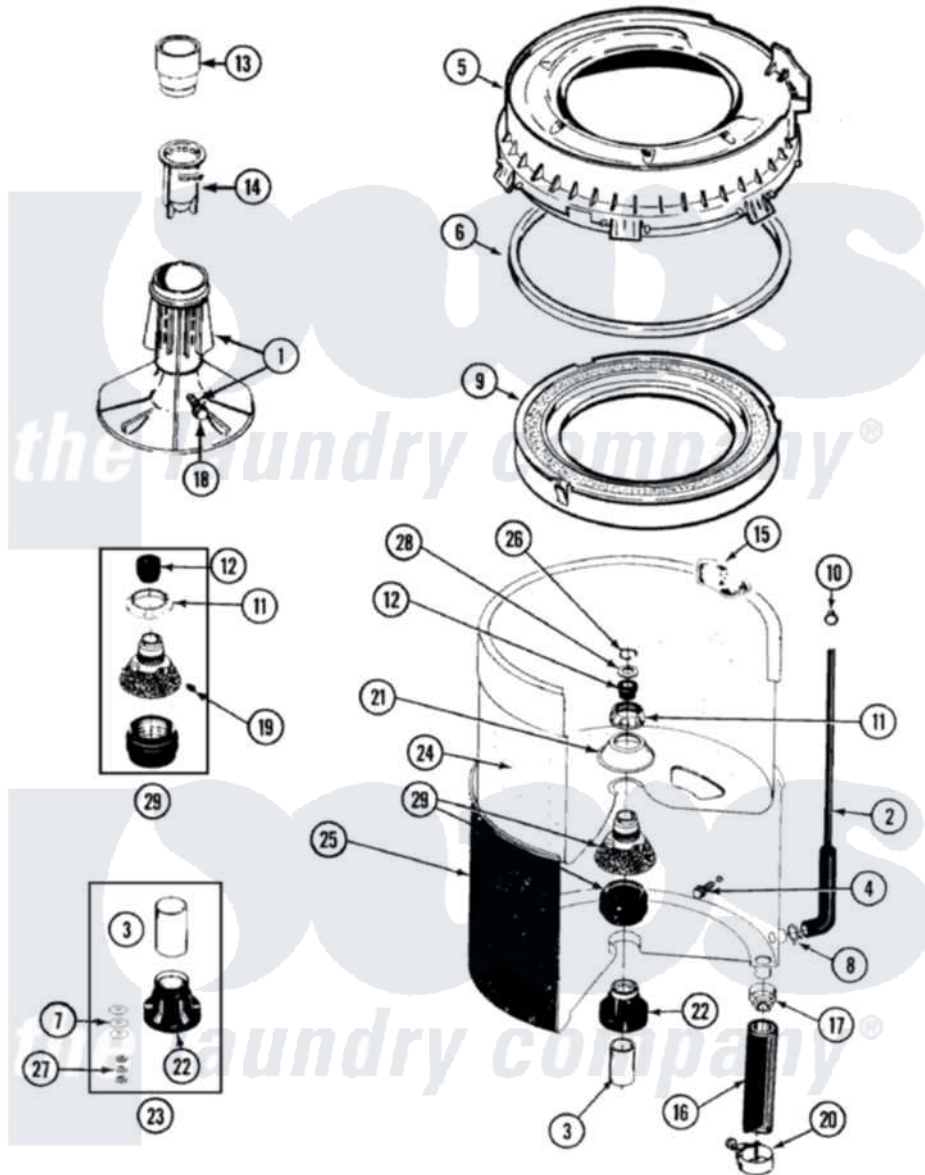

Maytag LAT7304ABE 07 - TUB

Maytag [Residential Maytag LAT7304ABE Washer Parts](#) Parts Diagram 07 - TUB
 Click on the part number to view part

Item	Original Part Number	Replaced By	Status	Part Description
1	207538			Agitator W/Lock Screw
2	22001036	22001619		Tube, Water Level Switch
3	211130			Bearing Liner, Tub Bearing
4	200744	W10175939		Bolt
"	205254	W10175938		Bolt
5	22001299			Tub Cover And Gasket Assembly
6	Y22001201	22001007		Gasket, Cover To Tub
7	211100			Washer, Outer Tub
8	211641			Clamp, 1-1/16"
9	22001142			Ring, Balance
10	410296	596669		Clamp, Manifold
11	211047	6-2110472		Nut- Clamp
12	Y0A4298	6-0A57420		Seal- Agitator
13	22001295			Housing, Dispenser
14	22001294			Cup, Dispensing
15	207219			Filter, Self-Cleaning

16	Y212989		Hose, Outer Tub To Pump
17	201011	285655	Clamp, Hose
18	206478	Not Available	SCREW & WASHER FOR AGITATOR
19	211618	22001423	Set Screw, Mounting Stem
20	202574	3367052	Clamp, Hose
21	211210		Washer, Clamping Nut
22	200824	6-2040130	Tub Bearin
23	204013	6-2040130	Tub Bearin
24	22001140	Y2201881	Tub, Inner Short White SP
25	22001115	22003312	Tub, Outer
26	Y015667		Retaining Ring
27	Y054867		Washer, Lock
28	Y015666		Washer, Retaining -
29	204012	6-2095720	Mounting S