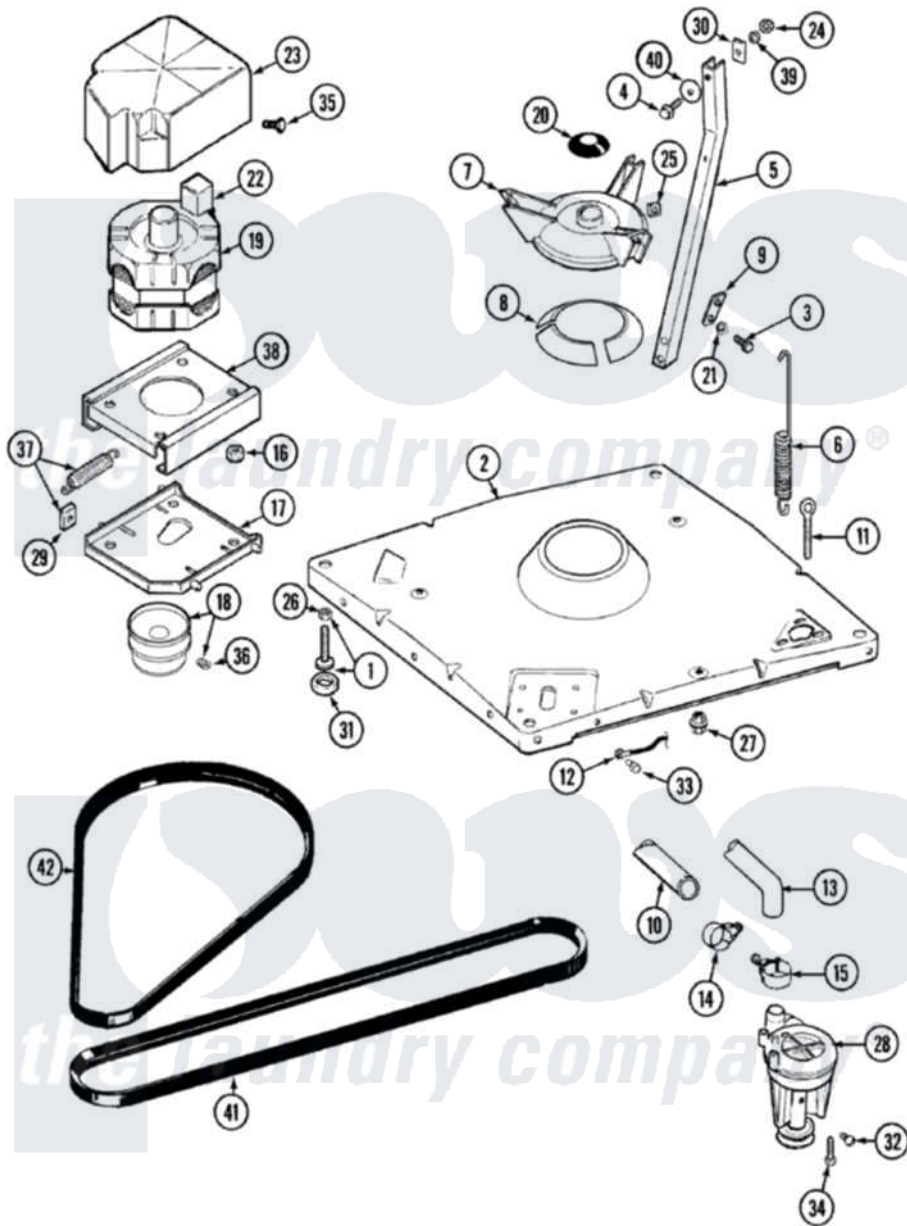

Maytag LAT7304ABL 01 - BASE

Maytag Residential Maytag LAT7304ABL Washer Parts Parts Diagram 01 - BASE
 Click on the part number to view part

| Item | Original Part Number | Replaced By | Status | Part Description |
|------|--------------------------|---------------------------|---------------|----------------------------|
| 1 | Y302699 | 22003428 | | Leg, Adjustable |
| 2 | 22001172 | 22002150 | | Base |
| 3 | Y015627 | | | Screw- Hex |
| 4 | 205254 | W10175938 | | Bolt |
| " | 200744 | W10175939 | | Bolt |
| 5 | 213100 | | Not Available | PART NOT USED |
| 6 | 22001300 | | | Spring, Centering |
| 7 | 203725 | | | Damper W/Bolt And Clip |
| 8 | 203956 | | | Damper Pad Kit |
| 9 | 213073 | | | Washer, Double Brace |
| 10 | 214767 | 22001448 | | Hose, Pump |
| 11 | 216416 | | | Bolt, Eye/Centering Spring |
| 12 | 901220 | | | Ground Wire |
| 13 | Y212989 | | | Hose, Outer Tub To Pump |
| 14 | 202574 | 3367052 | | Clamp, Hose |
| 15 | 202574 | 3367052 | | Clamp, Hose |