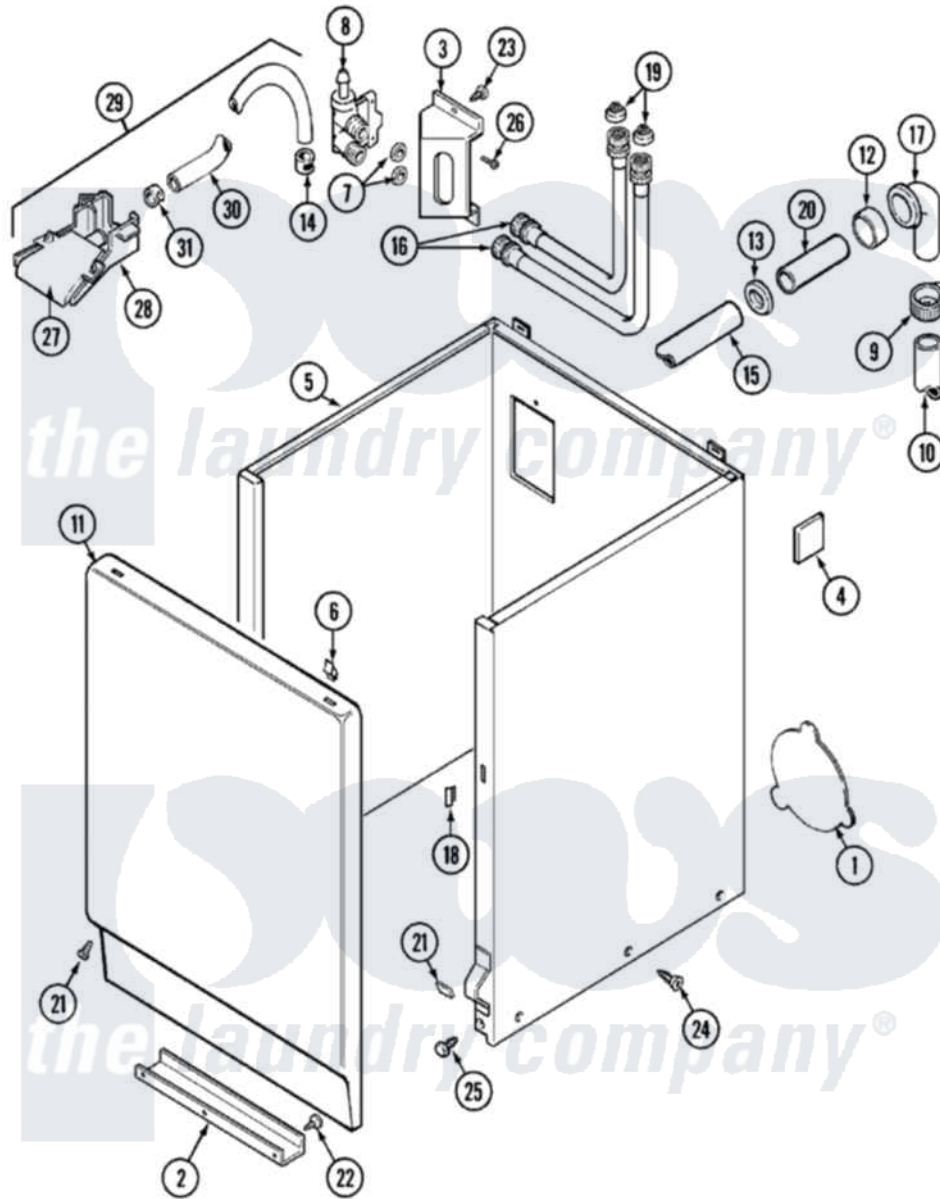

Maytag LAT7304ABL 02 - CABINET

Maytag Residential Maytag LAT7304ABL Washer Parts Parts Diagram 02 - CABINET
 Click on the part number to view part

Item	Original Part Number	Replaced By	Status	Part Description
1	211294	90767		Screw, 8A X 3/8 HeX Washer Head Tapping
"	211878		Not Available	PLATE, ACCESS
2	213846			Guard, Belt
3	214812	22002361		Bracket, Water Valve
4	215058			Pad, Cabinet Bumper
5	22001303			Cabinet ---NA
6	212982	22001650		Fastener, Spring
7	Y013783			Washer, Inlet Hose
8	214337	96160		Screen
"	22001274			Valve, Water
9	200908	285655		Clamp, Hose
10	216017			Hose, Drain
"	Y059149			(7/8" I.D. CARTON OF 50 FT.)
11	33001221	22001817		Sheet, Sound Damper
"	216078L		Not Available	PANEL, FRONT (ALM) SUB

12	214765		Gasket, Siphon Break
13	202574	3367052	Clamp, Hose
14	216169	596669	Clamp, Manifold
15	214767	22001448	Hose, Pump
16	202860		Inlet Hose Assembly
17	Y216016	W10116738	Elbow
18	214376	22002331	Spacer, Front Panel
19	200961	12001413	Strainer And Washer Kit
20	Y014874		Screw, Idler Arm And Sleeve
"	206638		Siphon Break
21	204439		Screw And Fstner Assembly
22	211294	90767	Screw, 8A X 3/8 HeX Washer Head Tapping
23	212276	W10116760	Screw
24	213007		Xfor Cabinet See Cabinet, Back
25	213121	3400111	Screw, 12-14 X 5/8
"	213122	27001200	Screw
26	Y313561		Screw----NA
27	22001187		Injector
28	22001186		Injector
29	22001304		Water Injector Assembly
30	22001190		Hose, Injector
31	216170	489503	Clamp