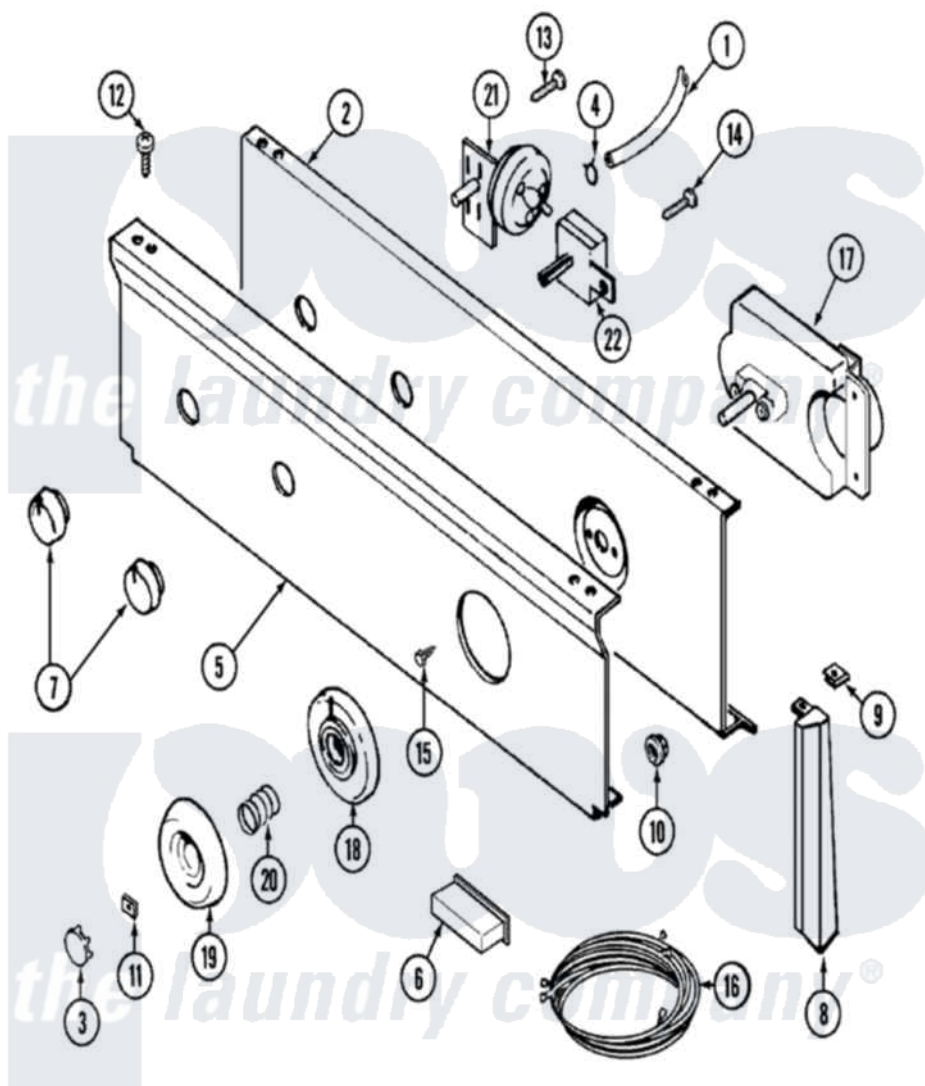

# Maytag LAT7304ABL 04 - CONTROL PANEL

Maytag [Residential Maytag LAT7304ABL Washer Parts](#) Parts Diagram 04 - CONTROL PANEL

[Click on the part number to view part](#)

Item	Original Part Number	Replaced By	Status	Part Description
1	22001036	<a href="#">22001619</a>		Tube, Water Level Switch
2	315483	<a href="#">3370225</a>		Screw
"	<a href="#">204807</a>			Ground Wire, Supp. Plte To Top Cover
"	<a href="#">22001132</a>			Plate, Support
3	216193		Not Available	CAP, TIMER KNOB (BLK)
4	410296	<a href="#">596669</a>		Clamp, Manifold
5	<a href="#">22001219</a>			Panel, Control
6	<a href="#">214897</a>			Pad, Control Panel
7	<a href="#">22001267</a>			Knob, Selector Switch
8	<a href="#">22001290</a>			End Cap, Control Panel
"	<a href="#">22001288</a>			End Cap, Control Panel
9	<a href="#">214894</a>			Fastener, End Cap
10	<a href="#">214872</a>			Palnut, End Cap Note: Nut, Lamp Holder
11	<a href="#">211605</a>			Bezel, Timer Dial
12	311728	<a href="#">210032</a>		Screw, No.8 X 9/16 Ctsk Note:

12	214120	<a href="#">21032</a>		Screw, Inlet Duct
13	211168	<a href="#">W10139210</a>		Screw, 8-18 X 5/16
14	211168	<a href="#">W10139210</a>		Screw, 8-18 X 5/16
15	<a href="#">216412</a>			Screw, Bracket To Timer
16	<a href="#">22001316</a>			Wire Harness, Main
17	<a href="#">22001255</a>			Timer RPR
18	22001264		Not Available	BEZEL, TIMER KNOB (BLK)
19	<a href="#">215828</a>			Knob, Timer
20	<a href="#">211065</a>			Spring, Index Wheel
21	<a href="#">208206</a>			Switch, Pressure
22	22001106		Not Available	MANUAL, USE & CARE (FRENCH)
"	208283		Not Available	SWITCH, WATER TEMPERATURE