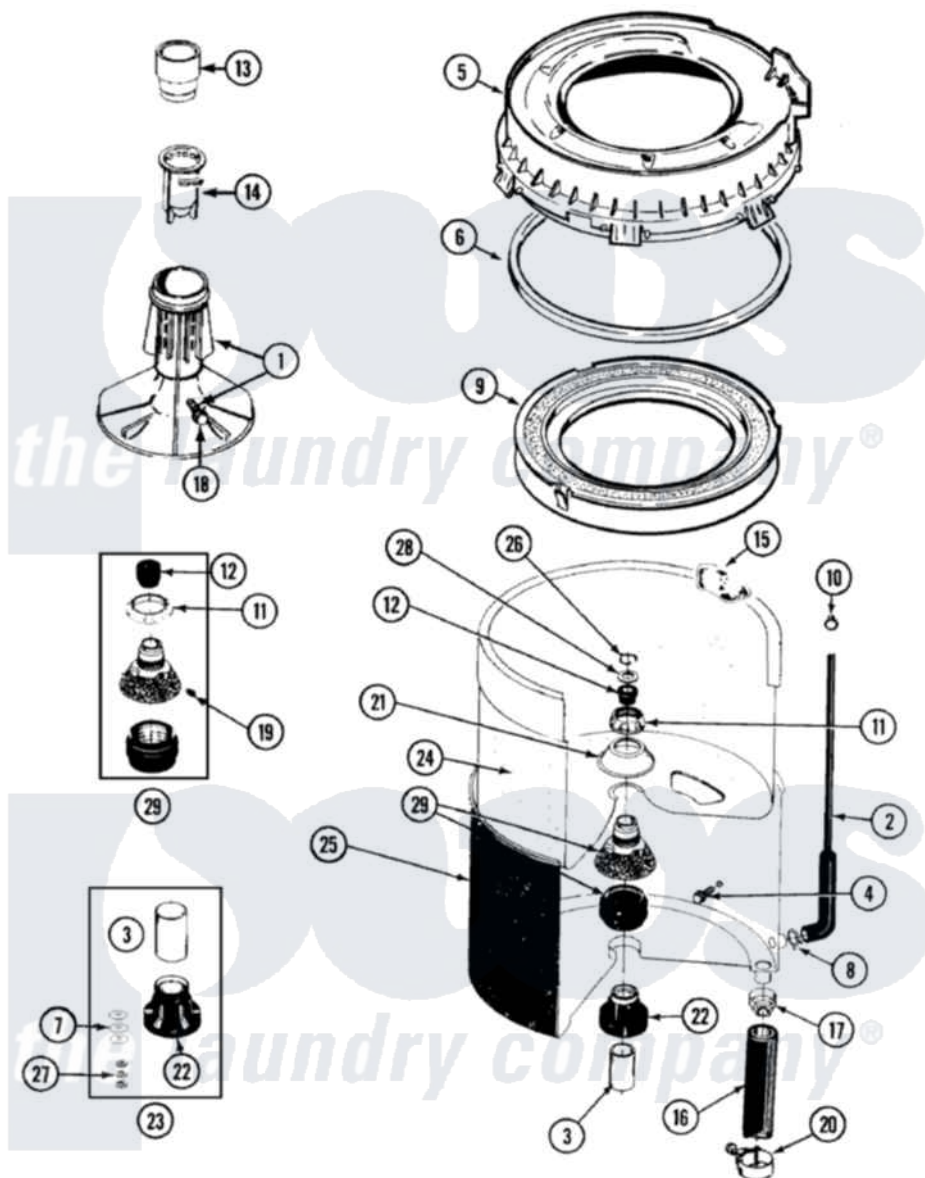

Maytag LAT7304ABL 07 - TUB

Maytag [Residential Maytag LAT7304ABL Washer Parts](#) Parts Diagram 07 - TUB
 Click on the part number to view part

Item	Original Part Number	Replaced By	Status	Part Description
1	207538			Agitator W/Lock Screw
2	22001036	22001619		Tube, Water Level Switch
3	211130			Bearing Liner, Tub Bearing
4	200744	W10175939		Bolt
"	205254	W10175938		Bolt
5	22001299			Tub Cover And Gasket Assembly
6	Y22001201	22001007		Gasket, Cover To Tub
7	211100			Washer, Outer Tub
8	211641			Clamp, 1-1/16"
9	22001142			Ring, Balance
10	410296	596669		Clamp, Manifold
11	211047	6-2110472		Nut- Clamp
12	Y0A4298	6-0A57420		Seal- Agitator
13	22001295			Housing, Dispenser
14	22001294			Cup, Dispensing
15	207219			Filter, Self-Cleaning

16	Y212989		Hose, Outer Tub To Pump
17	201011	285655	Clamp, Hose
18	206478	Not Available	SCREW & WASHER FOR AGITATOR
19	211618	22001423	Set Screw, Mounting Stem
20	202574	3367052	Clamp, Hose
21	211210		Washer, Clamping Nut
22	200824	6-2040130	Tub Bearin
23	204013	6-2040130	Tub Bearin
24	22001140	Y2201881	Tub, Inner Short White SP
25	22001115	22003312	Tub, Outer
26	Y015667		Retaining Ring
27	Y054867		Washer, Lock
28	Y015666		Washer, Retaining -
29	204012	6-2095720	Mounting S