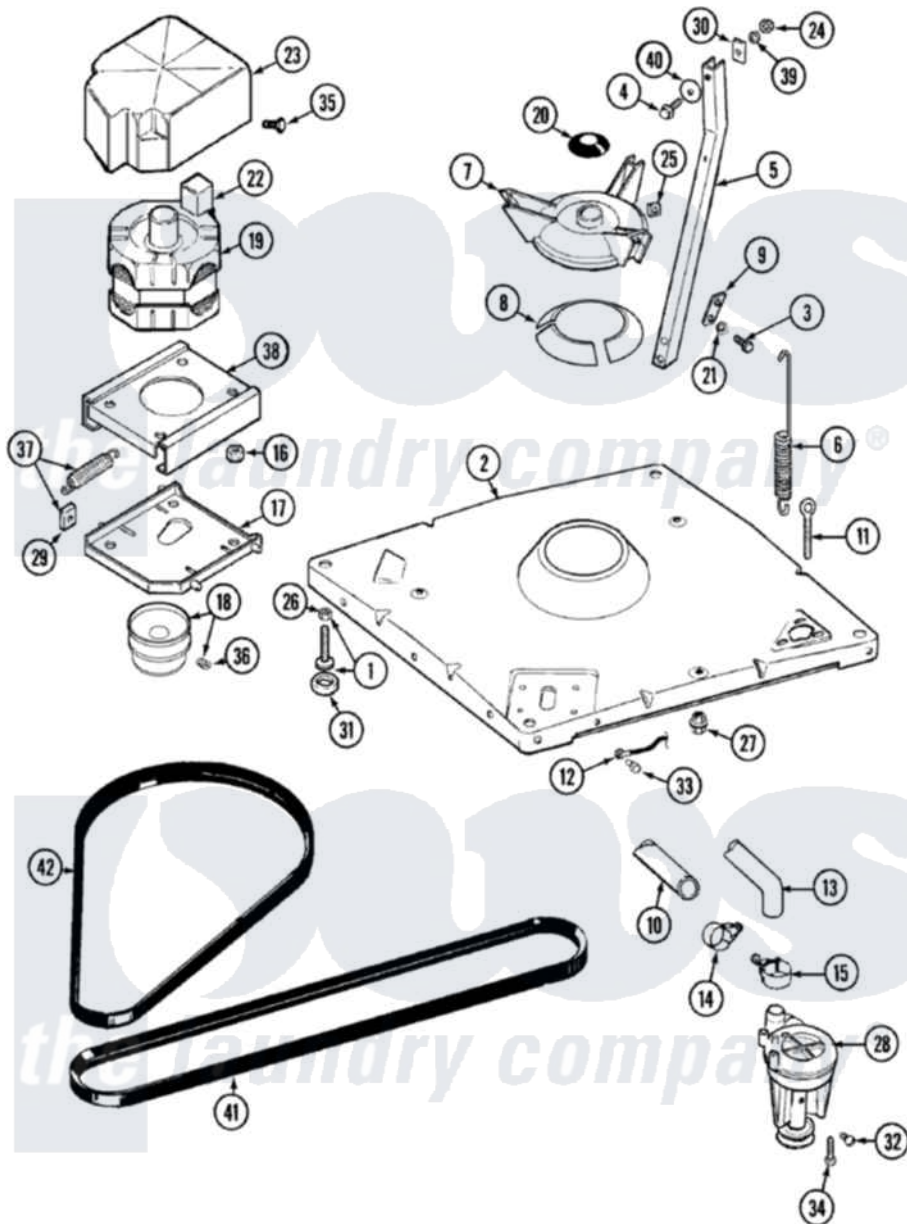

# Maytag LAT7304ABM 01 - BASE (LAT7304AAM & ABM)

Maytag Residential Maytag LAT7304ABM Washer Parts Parts Diagram 01 - BASE (LAT7304AAM & ABM)  
 Click on the part number to view part

Item	Original Part Number	Replaced By	Status	Part Description
1	Y302699	<a href="#">22003428</a>		Leg, Adjustable
2	22001172	<a href="#">22002150</a>		Base
3	<a href="#">Y015627</a>			Screw- Hex
4	205254	<a href="#">W10175938</a>		Bolt
"	200744	<a href="#">W10175939</a>		Bolt
5	213100		Not Available	PART NOT USED
6	<a href="#">22001300</a>			Spring, Centering
7	<a href="#">203725</a>			Damper W/Bolt And Clip
8	<a href="#">203956</a>			Damper Pad Kit
9	<a href="#">213073</a>			Washer, Double Brace
10	214767	<a href="#">22001448</a>		Hose, Pump
11	<a href="#">216416</a>			Bolt, Eye/Centering Spring
12	<a href="#">901220</a>			Ground Wire
13	<a href="#">Y212989</a>			Hose, Outer Tub To Pump
14	202574	<a href="#">3367052</a>		Clamp, Hose
15	202574	<a href="#">3367052</a>		Clamp, Hose