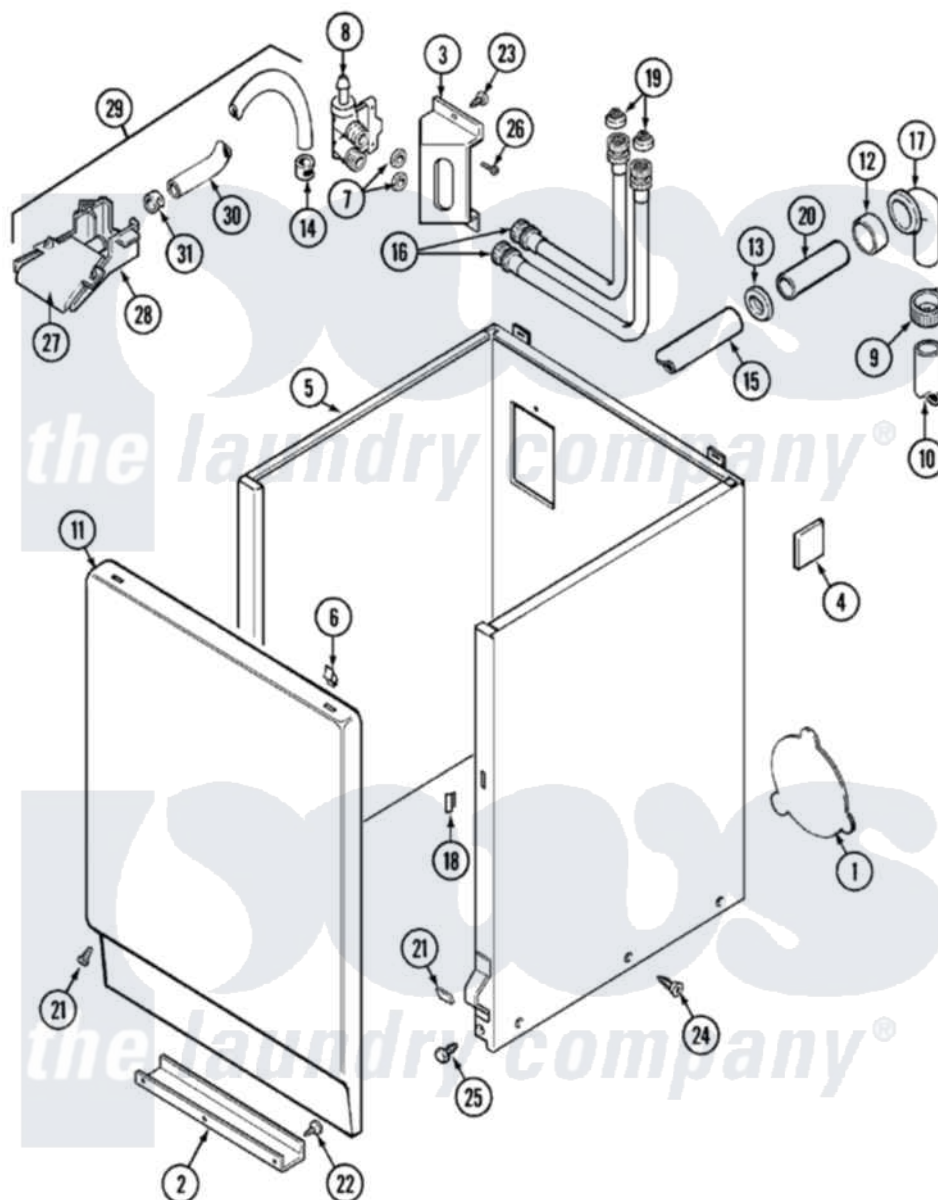

Maytag LAT7304ABM 02 - CABINET (LAT7304AAM & ABM)

Maytag Residential Maytag LAT7304ABM Washer Parts Parts Diagram 02 - CABINET (LAT7304AAM & ABM)
 Click on the part number to view part

Item	Original Part Number	Replaced By	Status	Part Description
1	211294	90767		Screw, 8A X 3/8 HeX Washer Head Tapping
"	211878		Not Available	PLATE, ACCESS
2	213846			Guard, Belt
3	214812	22002361		Bracket, Water Valve
4	215058			Pad, Cabinet Bumper
5	22001303			Cabinet ---NA
6	212982	22001650		Fastener, Spring
7	Y013783			Washer, Inlet Hose
8	214337	96160		Screen
"	22001274			Valve, Water
9	200908	285655		Clamp, Hose
10	216017			Hose, Drain
"	Y059149			(7/8" I.D. CARTON OF 50 FT.)
11	33001221	22001817		Sheet, Sound Damper
"	216078L		Not Available	PANEL, FRONT (ALM) SUB

12	214765		Gasket, Siphon Break
13	202574	3367052	Clamp, Hose
14	216169	596669	Clamp, Manifold
15	214767	22001448	Hose, Pump
16	202860		Inlet Hose Assembly
17	Y216016	W10116738	Elbow
18	214376	22002331	Spacer, Front Panel
19	200961	12001413	Strainer And Washer Kit
20	Y014874		Screw, Idler Arm And Sleeve
"	206638		Siphon Break
21	204439		Screw And Fstner Assembly
22	211294	90767	Screw, 8A X 3/8 HeX Washer Head Tapping
23	212276	W10116760	Screw
24	213007		Xfor Cabinet See Cabinet, Back
25	213121	3400111	Screw, 12-14 X 5/8
"	213122	27001200	Screw
26	Y313561		Screw----NA
27	22001187		Injector
28	22001186		Injector
29	22001304		Water Injector Assembly
30	22001190		Hose, Injector
31	216170	489503	Clamp