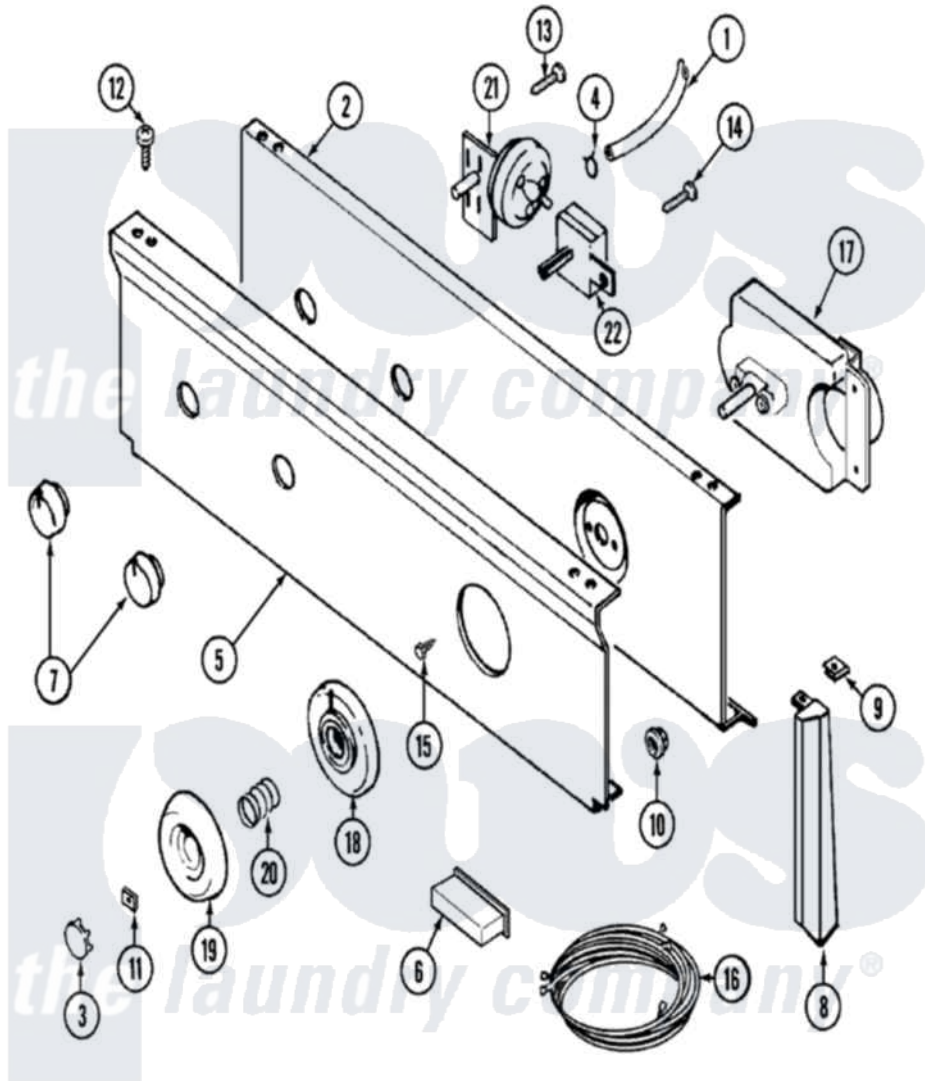

# Maytag LAT7304ABM 04 - CONTROL PANEL (LAT7304AAM & ABM)

Maytag [Residential Maytag LAT7304ABM Washer Parts](#) Parts Diagram 04 - CONTROL PANEL (LAT7304AAM & ABM)  
 Click on the part number to view part

Item	Original Part Number	Replaced By	Status	Part Description
1	22001036	<a href="#">22001619</a>		Tube, Water Level Switch
2	315483	<a href="#">3370225</a>		Screw
"	<a href="#">204807</a>			Ground Wire, Supp. Plte To Top Cover
"	<a href="#">22001132</a>			Plate, Support
3	216424		Not Available	CAP, KNOB (ALM)
4	410296	<a href="#">596669</a>		Clamp, Manifold
5	22001450		Not Available	PANEL, CONTROL (ALM)
6	<a href="#">214897</a>			Pad, Control Panel
7	22001269		Not Available	KNOB ASSY. (ALM)
8	<a href="#">22001293</a>			End Cap, Control Panel
"	22001292	<a href="#">22001567</a>		Cap, End
9	<a href="#">214894</a>			Fastener, End Cap
10	<a href="#">214872</a>			Palnut, End Cap Note: Nut, Lamp Holder
11	<a href="#">211605</a>			Bezel, Timer Dial
12	<a href="#">210032</a>			Screw, No.8 X 9/16 Ctsk Note:

12	<a href="#">210932</a>		Screw, Inlet Duct
13	211168	<a href="#">W10139210</a>	Screw, 8-18 X 5/16
14	211168	<a href="#">W10139210</a>	Screw, 8-18 X 5/16
15	<a href="#">216412</a>		Screw, Bracket To Timer
16	<a href="#">22001316</a>		Wire Harness, Main
17	<a href="#">22001255</a>		Timer RPR
18	22001266	Not Available	BEZEL, TIMER KNOB (ALM)
19	22001199	Not Available	KNOB ASSY. (ALM)
20	<a href="#">211065</a>		Spring, Index Wheel
21	<a href="#">208206</a>		Switch, Pressure
22	22001106	Not Available	MANUAL, USE & CARE (FRENCH)
"	208283	Not Available	SWITCH, WATER TEMPERATURE