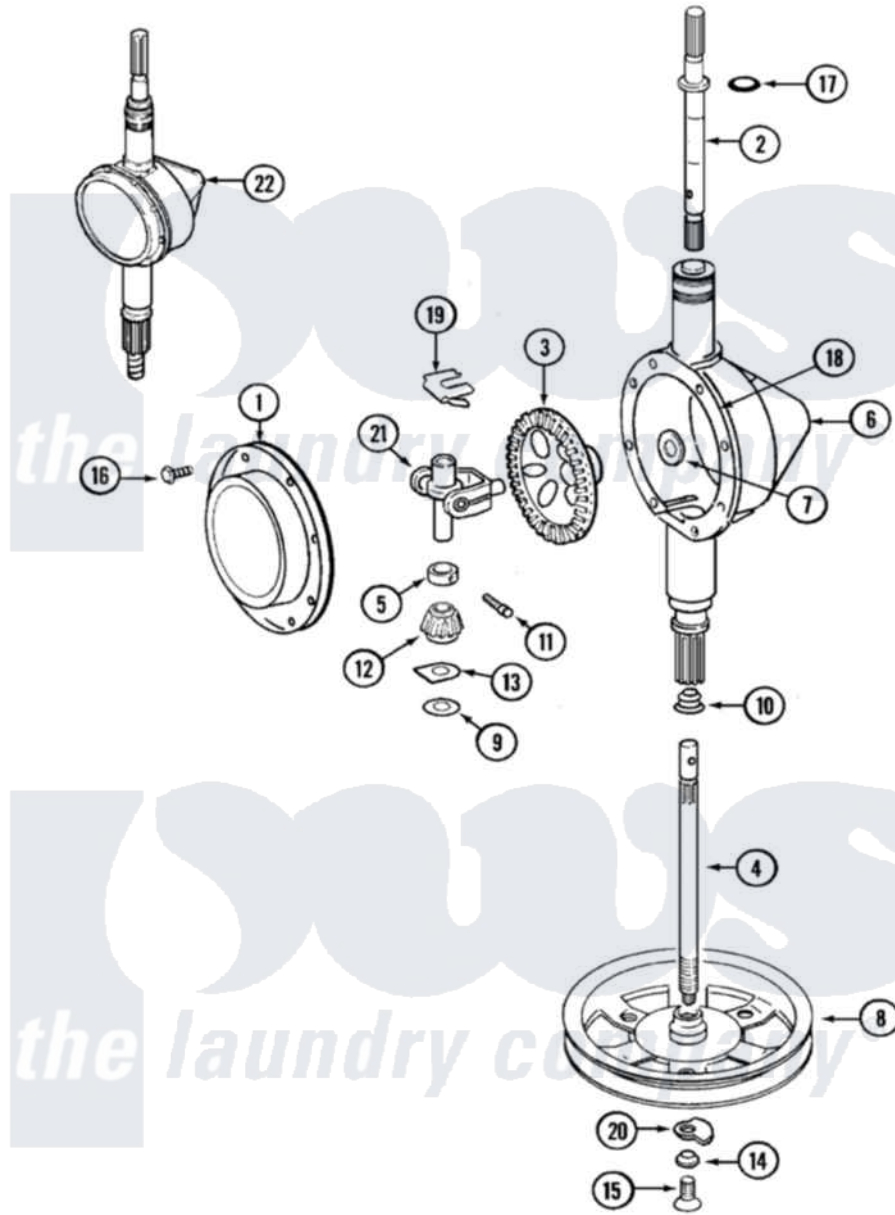

Maytag LAT7304ABM 06 - TRANSMISSION (LAT7304AAM & ABM)

Maytag Residential Maytag LAT7304ABM Washer Parts Parts Diagram 06 - TRANSMISSION (LAT7304AAM & ABM)
 Click on the part number to view part

Item	Original Part Number	Replaced By	Status	Part Description
1	206628			Cover, Transmission
2	207153	6-2097820		Kit- Shaft
3	206713	6-2067130		Gear- Beve
4	215411	12001451		Ctr Shaft W/Collar Andkeeper- Sha
5	215415		Not Available	COLLAR, LOWER
6	206625	6-2097790		Transmison
7	215394			Washer, Bevel Gear
8	211059	6-2301530		Pulley
9	211483	6-2114830		Washer- SP
10	206602	207843		Lip Seal Repair Kit
11	Y206629			Pin, Collar
12	215401	W10221114		Pinion
13	215395			Plate, Clutch
14	211090	22003555		Washer, Stop Lug
15	211375	681582		Screw
				SCREW, TRANSMISSION

16	215417	Not Available	SCREW, TRANSMISSION COVER
17	210690		Seal, Rubber
18	Y058700	675652	Adhesive
19	215581		Spring, Agitator Shaft
20	211089		Lug, Stop Pulley
21	206685	6-2066850	Yoke
22	206708	6-2097790	Transmison