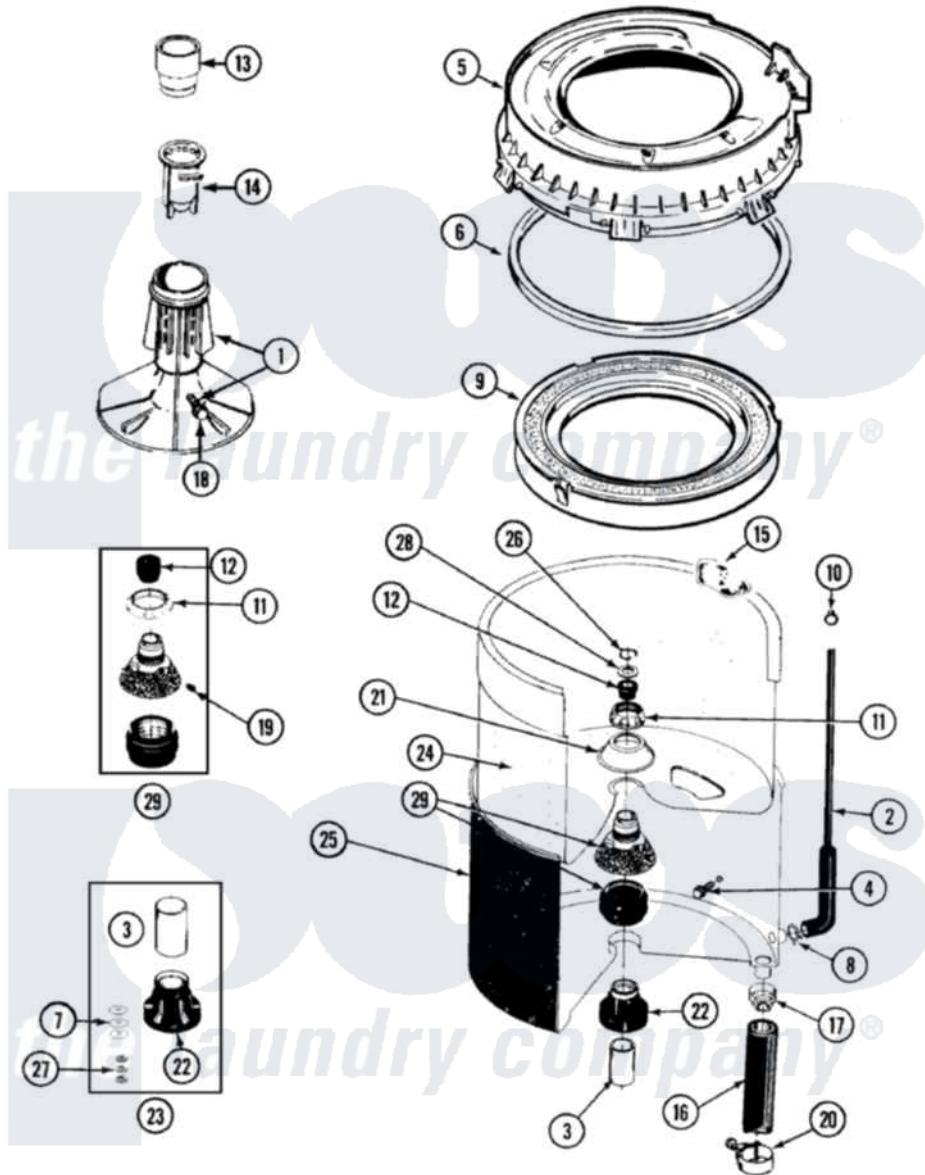

# Maytag LAT7304ABM 07 - TUB (LAT7304AAM & ABM)

Maytag Residential Maytag LAT7304ABM Washer Parts Parts Diagram 07 - TUB (LAT7304AAM & ABM)  
 Click on the part number to view part

Item	Original Part Number	Replaced By	Status	Part Description
1	<a href="#">207538</a>			Agitator W/Lock Screw
2	22001036	<a href="#">22001619</a>		Tube, Water Level Switch
3	<a href="#">211130</a>			Bearing Liner, Tub Bearing
4	200744	<a href="#">W10175939</a>		Bolt
"	205254	<a href="#">W10175938</a>		Bolt
5	<a href="#">22001299</a>			Tub Cover And Gasket Assembly
6	Y22001201	<a href="#">22001007</a>		Gasket, Cover To Tub
7	<a href="#">211100</a>			Washer, Outer Tub
8	<a href="#">211641</a>			Clamp, 1-1/16"
9	<a href="#">22001142</a>			Ring, Balance
10	410296	<a href="#">596669</a>		Clamp, Manifold
11	211047	<a href="#">6-2110472</a>		Nut- Clamp
12	Y0A4298	<a href="#">6-0A57420</a>		Seal- Agitator
13	<a href="#">22001295</a>			Housing, Dispenser
14	<a href="#">22001294</a>			Cup, Dispensing
15	<a href="#">207219</a>			Filter, Self-Cleaning

16	<a href="#">Y212989</a>		Hose, Outer Tub To Pump
17	201011	<a href="#">285655</a>	Clamp, Hose
18	206478	Not Available	SCREW & WASHER FOR AGITATOR
19	211618	<a href="#">22001423</a>	Set Screw, Mounting Stem
20	202574	<a href="#">3367052</a>	Clamp, Hose
21	<a href="#">211210</a>		Washer, Clamping Nut
22	200824	<a href="#">6-2040130</a>	Tub Bearin
23	204013	<a href="#">6-2040130</a>	Tub Bearin
24	22001140	<a href="#">Y2201881</a>	Tub, Inner Short White SP
25	22001115	<a href="#">22003312</a>	Tub, Outer
26	<a href="#">Y015667</a>		Retaining Ring
27	<a href="#">Y054867</a>		Washer, Lock
28	<a href="#">Y015666</a>		Washer, Retaining -
29	204012	<a href="#">6-2095720</a>	Mounting S