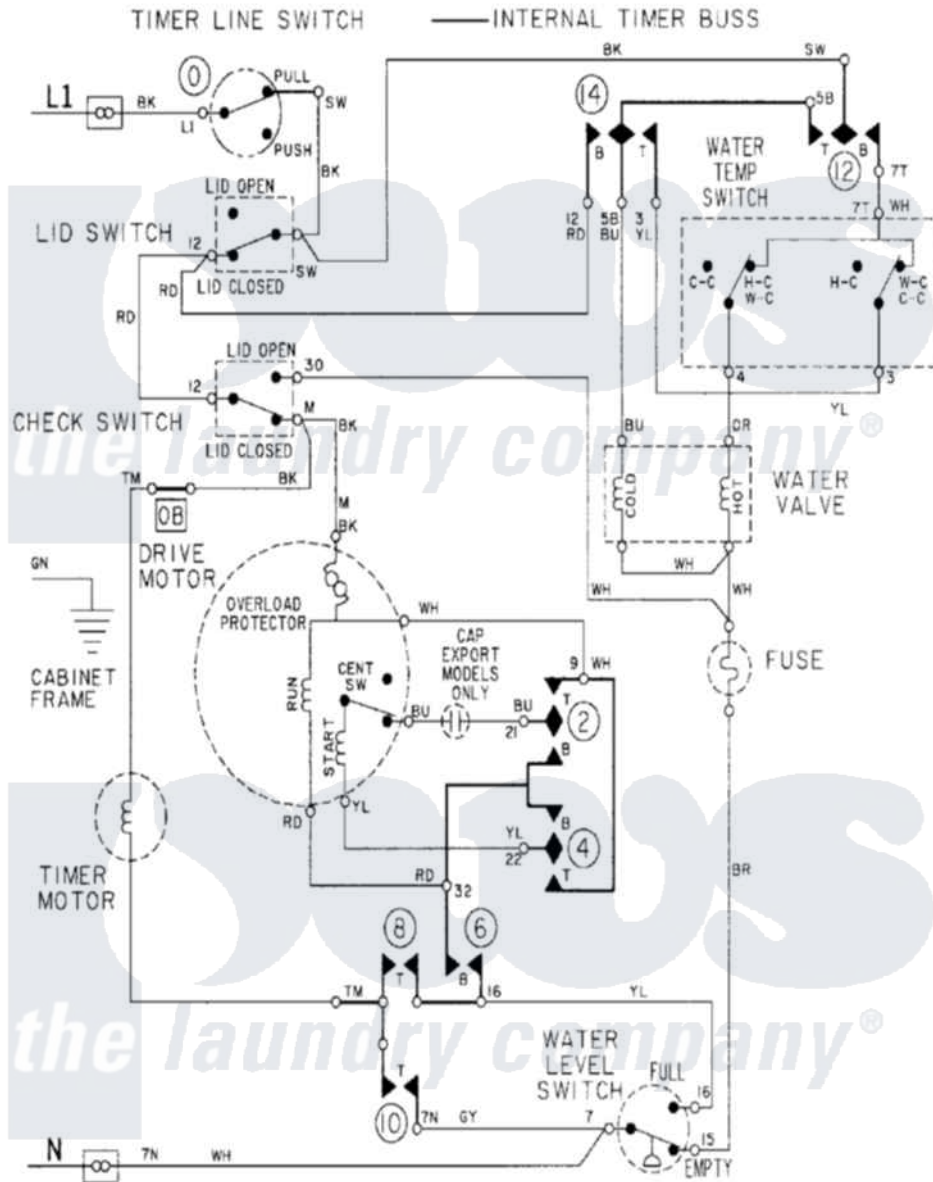

Maytag LAT7304ABM 08 - WIRING INFORMATION

Maytag Residential Maytag LAT7304ABM Washer Parts Parts Diagram 08 - WIRING INFORMATION
 Click on the part number to view part

Item	Original Part Number	Replaced By	Status	Part Description
NI	15001005		Not Available	WIRING INFORMATION