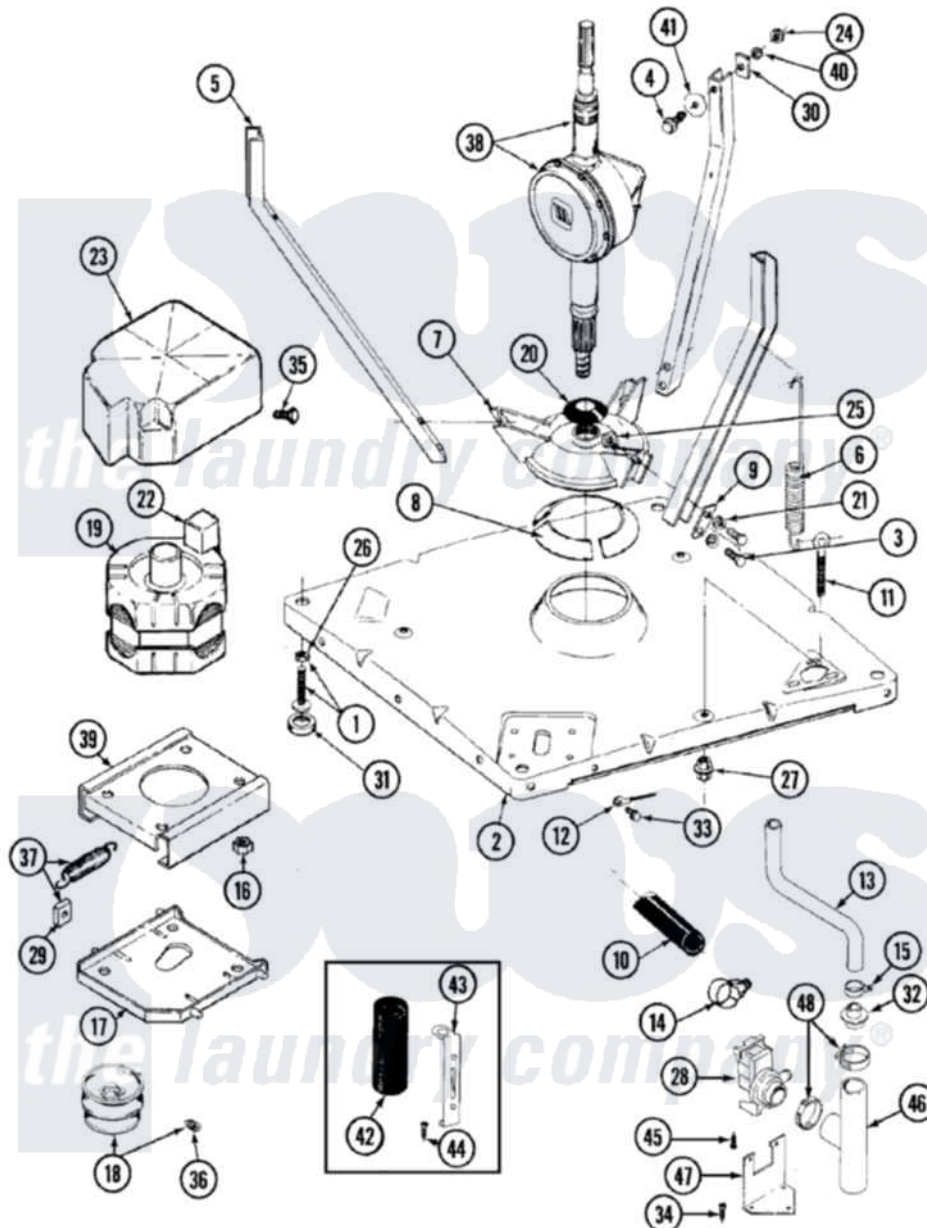

Maytag LAT7304AGE 01 - BASE

Maytag [Residential Maytag LAT7304AGE Washer Parts](#) Parts Diagram 01 - BASE
 Click on the part number to view part

Item	Original Part Number	Replaced By	Status	Part Description
1	Y302699	22003428		Leg, Adjustable
2	22001172	22002150		Base
3	Y015627			Screw- Hex
4	205254	W10175938		Bolt
"	200744	W10175939		Bolt
5	213100		Not Available	PART NOT USED
6	22001300			Spring, Centering
7	203725			Damper W/Bolt And Clip
8	203956			Damper Pad Kit
9	213073			Washer, Double Brace
10	214767	22001448		Hose, Pump
11	216416			Bolt, Eye/Centering Spring
12	901220			Ground Wire
13	22001280			Hose, Drain
14	202574	3367052		Clamp, Hose
15	202574	3367052		Clamp, Hose

16	Y311426	3400029	Nut, Adapter Plate
17	22001301		Mount, Motor Lower-Assembly
18	Y202496		Pulley, Motor
19	202157	12002352	Motor-Drive
20	211028	22001586	Deflector, Water
21	911852	486009	Lockwasher
22	205132		Not Available
			SWITCH, MOTOR EXTERNAL START No.201664-14,205463-4 & 201800-4
23	215098		Shield, Motor
24	Y052734		Nut, Carrage Bolts And Bracket
25	Y052785		Nut, Brace To Damper
26	210385		Lock Nut For Adjustable Leg
27	211949		Nut, Adjustment Eyebolt
28	22001373		Pump, Plaset ----NA
29	204998	205000	Roller And Spring Kit 4+Spr
30	212979		Not Available
			WASHER, TUB BRACE
31	210684		Foot, Adjustable Leg
32	22001374		Coupling
33	912365	3370225	Screw
34	Y313561		Screw----NA
35	213121	3400111	Screw, 12-14 X 5/8
36	22001353		Set Screw, Motor Pulley
37	205000		Roller And Spring Kit 4+Spr
"	22001442	202718	Springs, Tension
38	206708	6-2097790	Transmison
39	214956		Motor Mount Assembly
40	Y054867		Washer, Lock
41	211100		Washer, Outer Tub
42	201101		Capacitor
43	211149		Clip, Capacitor
44	211294	90767	Screw, 8A X 3/8 HeX Washer Head Tapping
45	22001359		Not Available
			SCREW
46	22001079		Button, Trap
47	22001375		Not Available
			FOOT, PUMP
48	22001376		Hose, Clamp