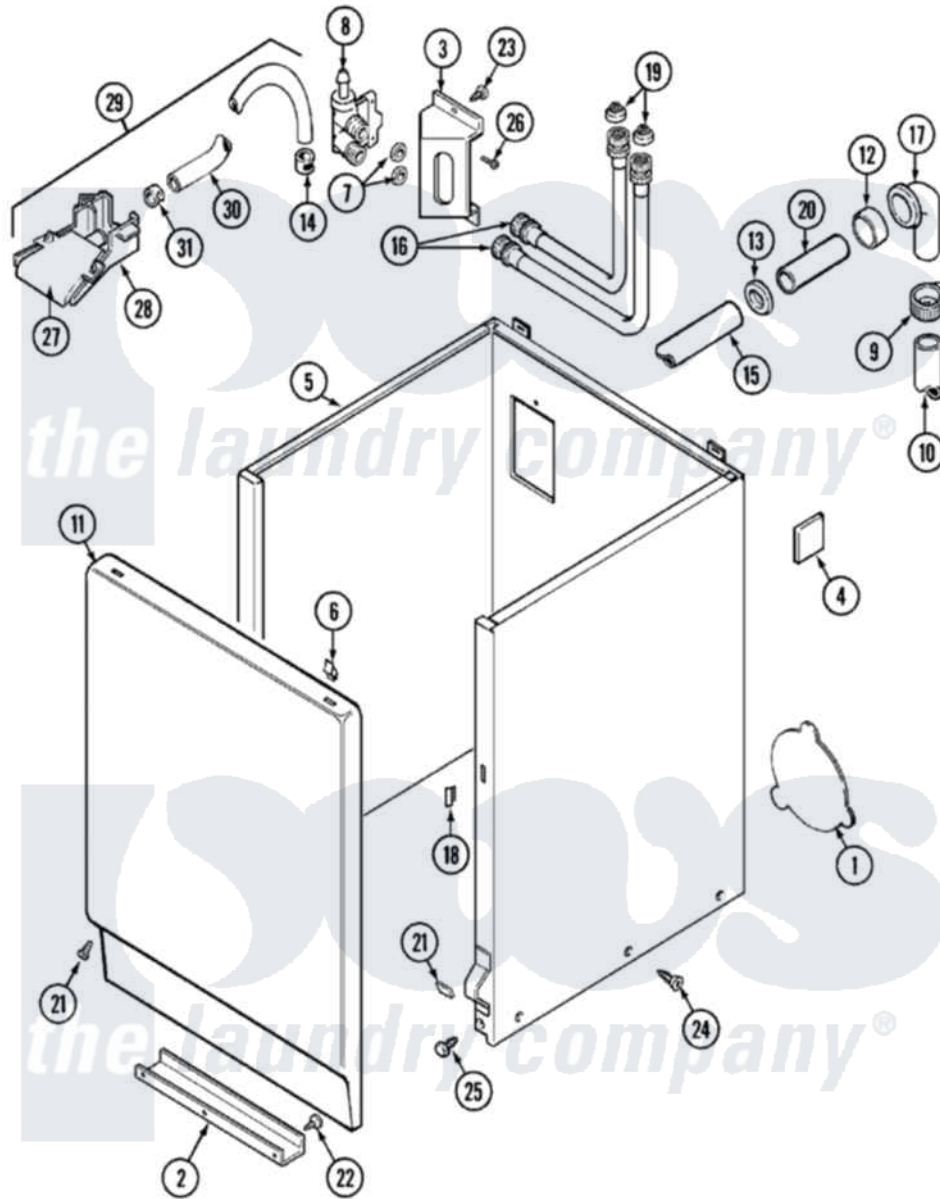

Maytag LAT7304AGE 02 - CABINET

Maytag Residential Maytag LAT7304AGE Washer Parts Parts Diagram 02 - CABINET
 Click on the part number to view part

Item	Original Part Number	Replaced By	Status	Part Description
1	211294	90767		Screw, 8A X 3/8 HeX Washer Head Tapping
"	211878		Not Available	PLATE, ACCESS
2	213846			Guard, Belt
3	214812	22002361		Bracket, Water Valve
4	215058			Pad, Cabinet Bumper
5	22001302	22004425		Cabinet White Aspack
6	212982	22001650		Fastener, Spring
7	Y013783			Washer, Inlet Hose
8	214337	96160		Screen
"	22001197			Valve, Water
9	200908	285655		Clamp, Hose
10	216017			Hose, Drain
"	Y059149			(7/8" I.D. CARTON OF 50 FT.)
11	33001221	22001817		Sheet, Sound Damper
"	216078		Not Available	PANEL, FRONT (WHT)

12	214765		Gasket, Siphon Break
13	202574	3367052	Clamp, Hose
14	216169	596669	Clamp, Manifold
15	22001448		Hose, Pump
16	208100	76313	Hosefill
17	Y216016	W10116738	Elbow
18	214376	22002331	Spacer, Front Panel
19	200961	12001413	Strainer And Washer Kit
20	Y014874		Screw, Idler Arm And Sleeve
"	206638		Siphon Break
21	204439		Screw And Fstner Assembly
22	211294	90767	Screw, 8A X 3/8 HeX Washer Head Tapping
23	212276	W10116760	Screw
24	213007		Xfor Cabinet See Cabinet, Back
25	213121	3400111	Screw, 12-14 X 5/8
"	213122	27001200	Screw
26	Y313561		Screw----NA
27	22001187		Injector
28	22001186		Injector
29	22001304		Water Injector Assembly
30	22001190		Hose, Injector
31	216170	489503	Clamp