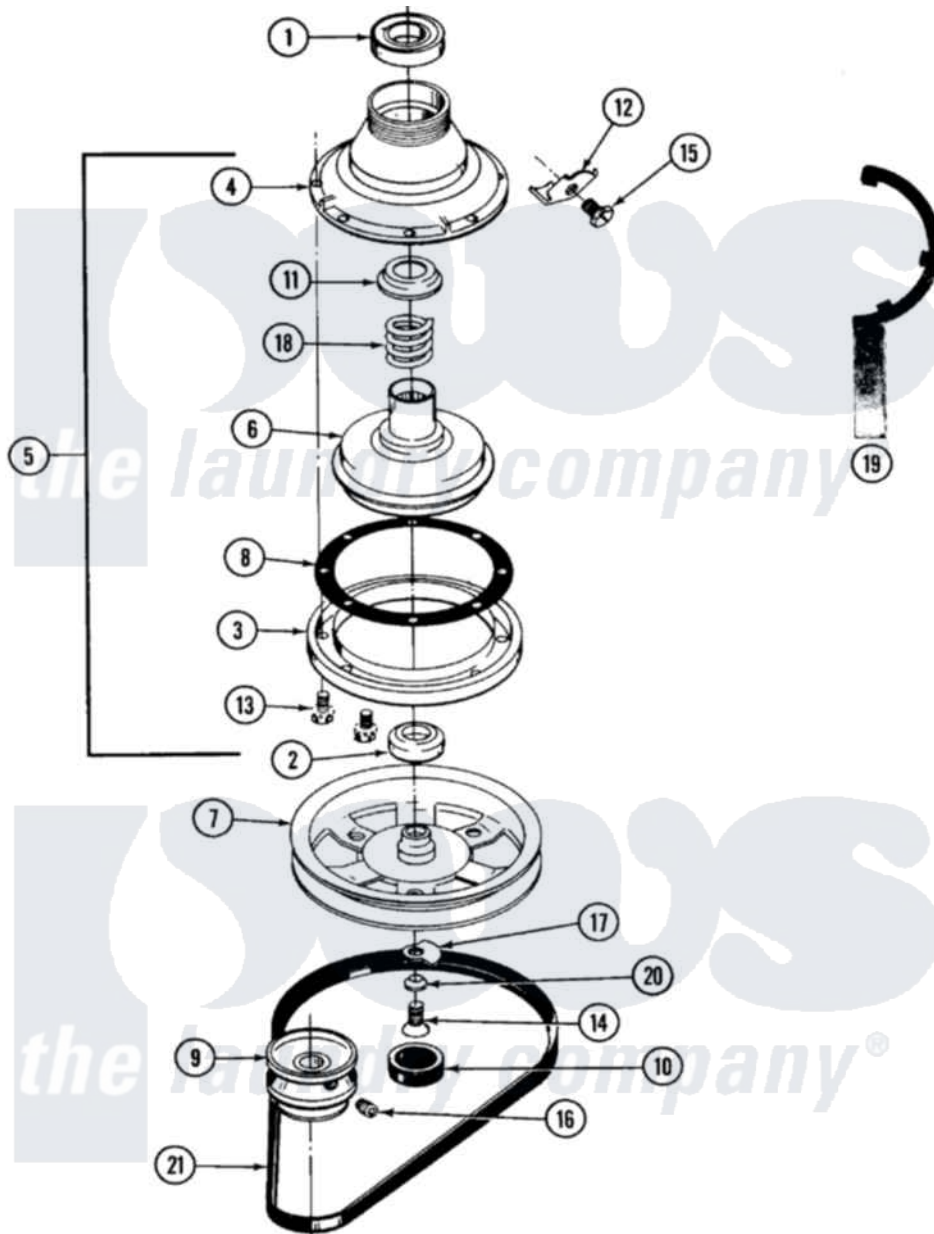

Maytag LAT7304AGE 03 - CLUTCH, BRAKE & BELTS

Maytag Residential Maytag LAT7304AGE Washer Parts Parts Diagram 03 - CLUTCH, BRAKE & BELTS
 Click on the part number to view part

Item	Original Part Number	Replaced By	Status	Part Description
1	Y200720	22003441		Bearing, Rear
2	200835			Bearing, Brake Rotor
3	211043	6-2011900		Brake Asse
4	211045	6-2011900		Brake Asse
5	201190	6-2011900		Brake Asse
6	201126	6-2011900		Brake Asse
7	22001441	22002432		Pulley Assembly
"	211059	6-2301530		Pulley
8	211042	6-2011900		Brake Asse
9	Y202496			Pulley, Motor
10	211038		Not Available	CAP, OIL RETAINER
11	211039	6-2011900		Brake Asse
12	213325			Clip, Retaining
13	211000			SCREW, BRAKE DRUM (HEX HEAD)
14	211375	681582		Screw
15	213326			Bolt, Sems Retaining Clip

16	22001353		Set Screw, Motor Pulley
17	211089		Lug, Stop Pulley
18	211041	6-2011900	Brake Asse
19	Y038315	038315	Tool
20	211090	22003555	Washer, Stop Lug
21	211948		V Belt, Drive Pulley