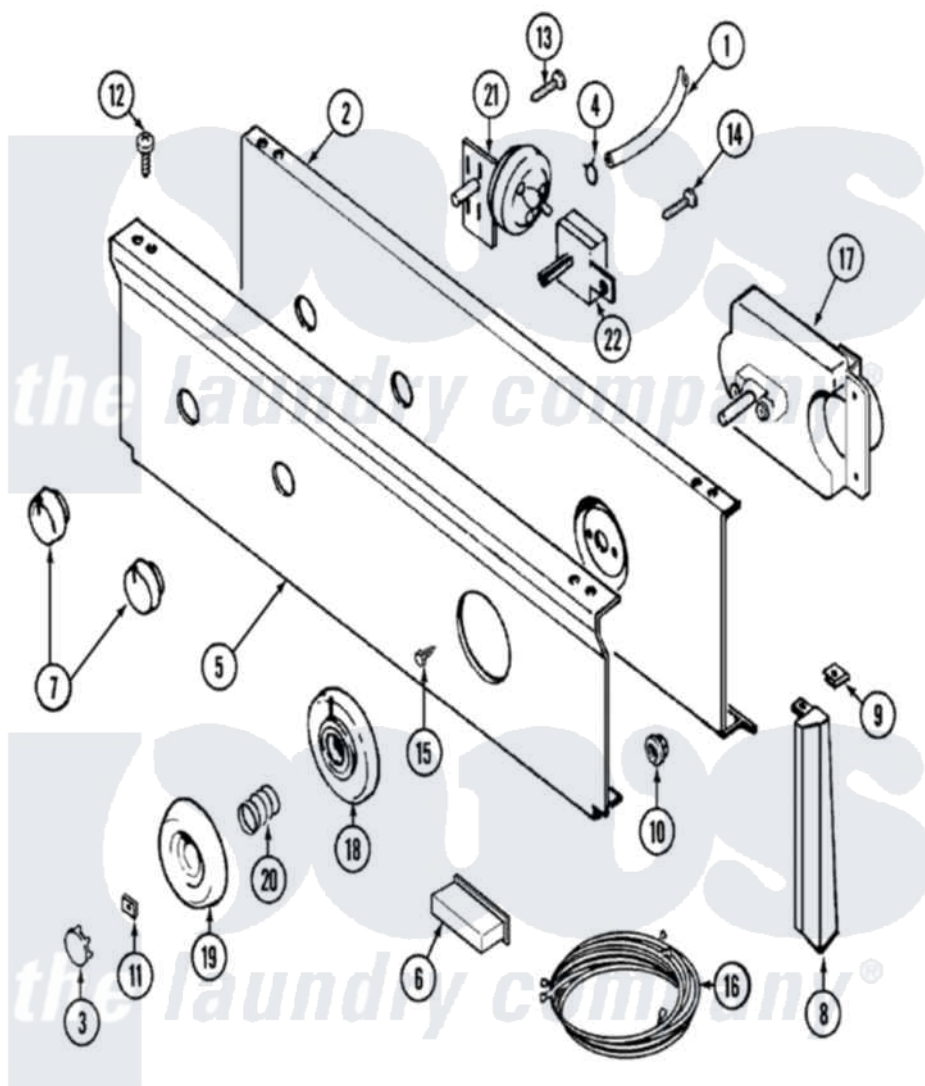

# Maytag LAT7304AGE 04 - CONTROL PANEL

Maytag [Residential Maytag LAT7304AGE Washer Parts](#) Parts Diagram 04 - CONTROL PANEL  
 Click on the part number to view part

Item	Original Part Number	Replaced By	Status	Part Description
1	22001036	<a href="#">22001619</a>		Tube, Water Level Switch
2	<a href="#">22001132</a>			Plate, Support
3	216250	<a href="#">22001446</a>		Cap, Knob
4	410296	<a href="#">596669</a>		Clamp, Manifold
5	22001382		Not Available	PANEL, CONTROL (WHT)
6	<a href="#">214897</a>			Pad, Control Panel
7	22001268		Not Available	KNOB ASSY. (WHT)
8	<a href="#">22001291</a>			End Cap, Control Panel
"	22001289		Not Available	END CAP, CTRL. PNL. (LT-WHT)
9	<a href="#">214894</a>			Fastener, End Cap
10	<a href="#">214872</a>			Palnut, End Cap Note: Nut, Lamp Holder
11	<a href="#">211605</a>			Bezel, Timer Dial
12	<a href="#">210932</a>			Screw, No.8 X 9/16 Ctsk Note: Screw, Inlet Duct
13	211168	<a href="#">W10139210</a>		Screw, 8-18 X 5/16

14	211168	<a href="#">W10139210</a>	Screw, 8-18 X 5/16
15	216042	<a href="#">22001627</a>	Screw
16	<a href="#">22001379</a>		Wire Harness, Main
17	22001612	Not Available	TIMER MOTOR (230-50)
"	<a href="#">22001385</a>		Timer Can
18	<a href="#">22001265</a>		Bezel, Timer Knob
19	22001198	Not Available	KNOB, TIMER (WHT)
20	<a href="#">211065</a>		Spring, Index Wheel
21	<a href="#">208206</a>		Switch, Pressure
22	208283	Not Available	SWITCH, WATER TEMPERATURE
23	22001105	Not Available	MANUAL, USE & CARE
"	16000327	Not Available	GUIDE, QUICK REF. - MAYTAG