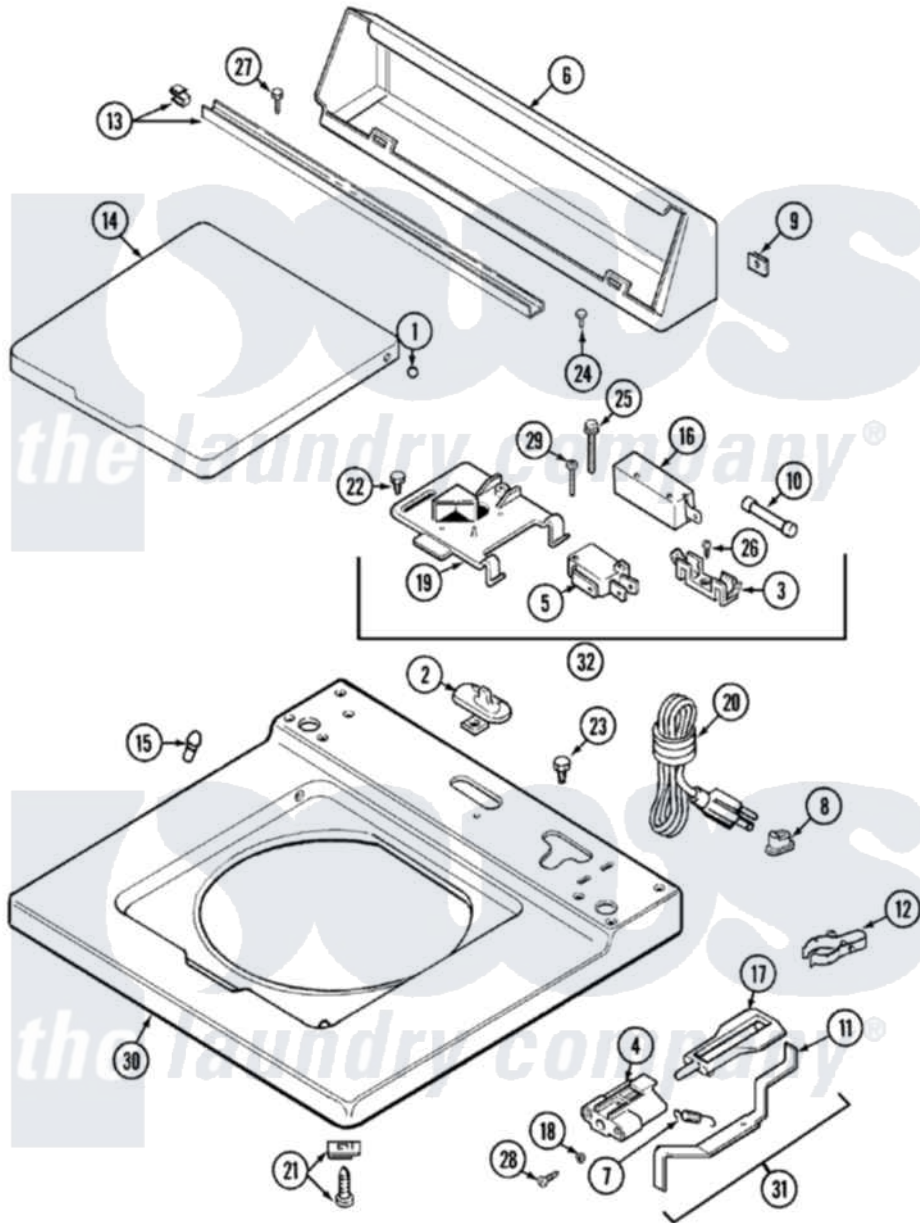

Maytag LAT7304AGE 05 - TOP

Maytag [Residential Maytag LAT7304AGE Washer Parts](#) Parts Diagram 05 - TOP
 Click on the part number to view part

Item	Original Part Number	Replaced By	Status	Part Description
1	211726			Hinge, Ball Lid
2	207159	489355		Screw, 8 X 1/2
"	22001298			Cap, Top Cover
3	207167			Block, Fuse
4	216256		Not Available	BRACKET, UNBALANCE
5	207166			Switch, Check
6	205635			Console
7	213720			Spring, Lid Switch
8	216183			Grommet, Cord Export
9	215075			Fastener, Control Panel To Console
10	207168	22001682		Switch Assembly, Lid W/4amp Fuse
11	22001136			Lever, Unbalance
12	301548			Clamp, Ground Wire
"	311155			Ground Wire And Clamp
13	22001387		Not Available	CHANNEL ASSY.

14	22001206	22001893	Lid
15	212716		Bumper, Lid
16	205415	279347	Switch-Lid
17	216255		Plunger, Lid Switch
18	211500		Washer, Bracket To Top Cover
19	Y215699	22001678	Bracket, Switch And Fuse
20	208746		Not Available
			CORD, POWER (EXPORT)
21	204445		Screw And Fastener Assembly
22	207159	489355	Screw, 8 X 1/2
23	315483	3370225	Screw
24	Y313559		Screw
"	211294	90767	Screw, 8A X 3/8 HeX Washer Head Tapping
25	213501		Screw, No.6-20 X 1-1/8 Inch
26	Y311711		Screw, Fuse Block
27	Y313559		Screw
28	910182	25-7809	Screw, No.6-20 1/2 Flthd Torx
29	22001352		Screw, Check Switch
30	22001117		Not Available
			TOP COVER ASSEMBLY (WHT)
31	22001311		Unbalance Lever Assembly
32	207176	22001682	Switch Assembly, Lid W/4amp Fuse