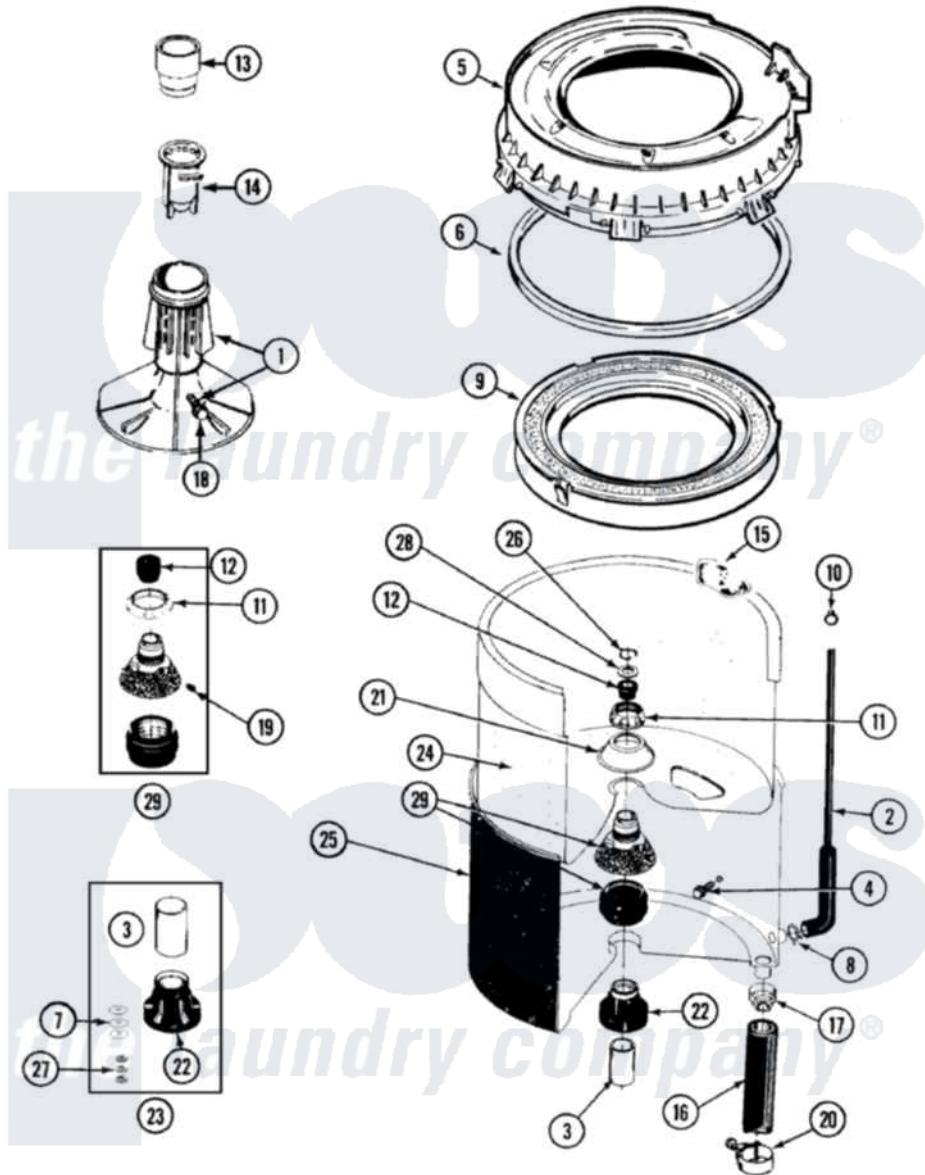

# Maytag LAT7304AGE 07 - TUB

Maytag [Residential Maytag LAT7304AGE Washer Parts](#) Parts Diagram 07 - TUB  
 Click on the part number to view part

Item	Original Part Number	Replaced By	Status	Part Description
1	<a href="#">207538</a>			Agitator W/Lock Screw
2	22001036	<a href="#">22001619</a>		Tube, Water Level Switch
3	<a href="#">211130</a>			Bearing Liner, Tub Bearing
4	200744	<a href="#">W10175939</a>		Bolt
"	205254	<a href="#">W10175938</a>		Bolt
5	<a href="#">22001299</a>			Tub Cover And Gasket Assembly
6	Y22001201	<a href="#">22001007</a>		Gasket, Cover To Tub
7	<a href="#">211100</a>			Washer, Outer Tub
8	<a href="#">211641</a>			Clamp, 1-1/16"
9	<a href="#">22001142</a>			Ring, Balance
10	410296	<a href="#">596669</a>		Clamp, Manifold
11	211047	<a href="#">6-2110472</a>		Nut- Clamp
12	Y0A4298	<a href="#">6-0A57420</a>		Seal- Agitator
13	<a href="#">22001295</a>			Housing, Dispenser
14	<a href="#">22001294</a>			Cup, Dispensing
15	<a href="#">207219</a>			Filter, Self-Cleaning

16	<a href="#">22001280</a>		Hose, Drain
17	201011	<a href="#">285655</a>	Clamp, Hose
18	206478	Not Available	SCREW & WASHER FOR AGITATOR
19	211618	<a href="#">22001423</a>	Set Screw, Mounting Stem
20	202574	<a href="#">3367052</a>	Clamp, Hose
21	<a href="#">211210</a>		Washer, Clamping Nut
22	200824	<a href="#">6-2040130</a>	Tub Bearin
23	204013	<a href="#">6-2040130</a>	Tub Bearin
24	22001140	<a href="#">Y2201881</a>	Tub, Inner Short White SP
25	22001115	<a href="#">22003312</a>	Tub, Outer
26	<a href="#">Y015667</a>		Retaining Ring
27	<a href="#">Y054867</a>		Washer, Lock
28	<a href="#">Y015666</a>		Washer, Retaining -
29	204012	<a href="#">6-2095720</a>	Mounting S