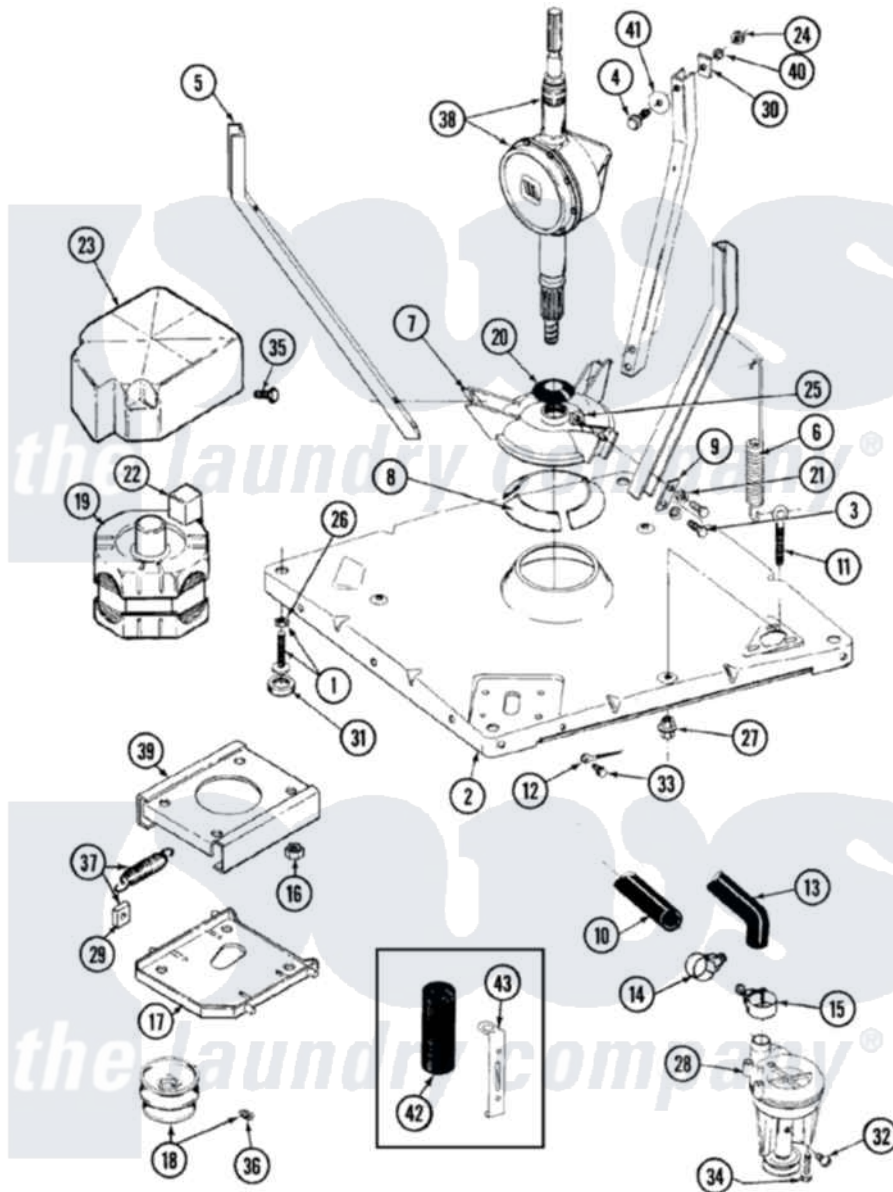

# Maytag LAT7304DAL 01 - BASE

Maytag Residential Maytag LAT7304DAL Washer Parts Parts Diagram 01 - BASE  
 Click on the part number to view part

Item	Original Part Number	Replaced By	Status	Part Description
1	Y302699	<a href="#">22003428</a>		Leg, Adjustable
2	22001172	<a href="#">22002150</a>		Base
3	<a href="#">Y015627</a>			Screw- Hex
4	205254	<a href="#">W10175938</a>		Bolt
"	200744	<a href="#">W10175939</a>		Bolt
5	213100		Not Available	PART NOT USED
6	<a href="#">22001300</a>			Spring, Centering
7	<a href="#">203725</a>			Damper W/Bolt And Clip
8	<a href="#">203956</a>			Damper Pad Kit
9	<a href="#">213073</a>			Washer, Double Brace
10	214767	<a href="#">22001448</a>		Hose, Pump
11	<a href="#">216416</a>			Bolt, Eye/Centering Spring
12	<a href="#">901220</a>			Ground Wire
13	<a href="#">Y212989</a>			Hose, Outer Tub To Pump
14	202574	<a href="#">3367052</a>		Clamp, Hose
15	202574	<a href="#">3367052</a>		Clamp, Hose