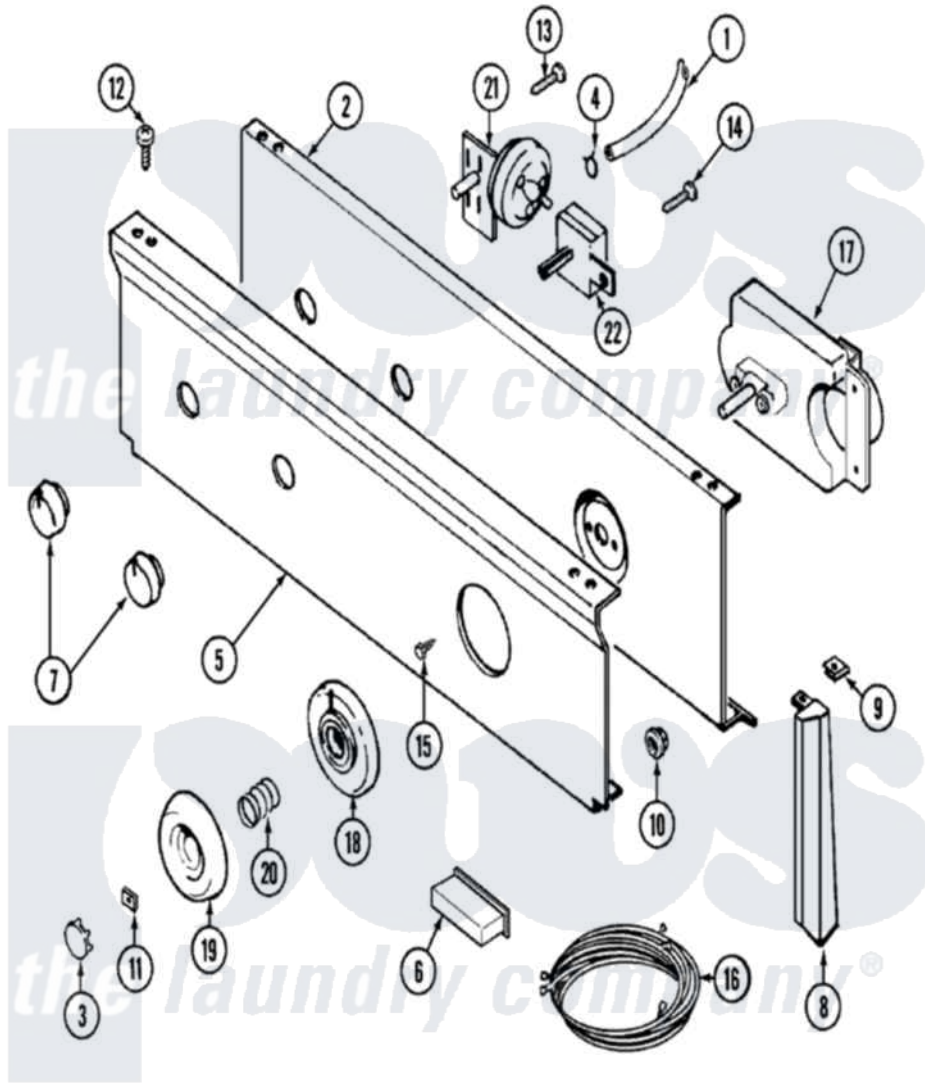

Maytag LAT7304DAL 04 - CONTROL PANEL

Maytag [Residential Maytag LAT7304DAL Washer Parts](#) Parts Diagram 04 - CONTROL PANEL
 Click on the part number to view part

Item	Original Part Number	Replaced By	Status	Part Description
1	22001036	22001619		Tube, Water Level Switch
2	315483	3370225		Screw
"	204807			Ground Wire, Supp. Plte To Top Cover
"	22001132			Plate, Support
3	216193		Not Available	CAP, TIMER KNOB (BLK)
4	410296	596669		Clamp, Manifold
5	22001219			Panel, Control
6	214897			Pad, Control Panel
7	22001267			Knob, Selector Switch
8	22001288			End Cap, Control Panel
"	22001290			End Cap, Control Panel
9	214894			Fastener, End Cap
10	214872			Palnut, End Cap Note: Nut, Lamp Holder
11	211605			Bezel, Timer Dial
12	311728	210032		Screw, No.8 X 9/16 Ctsk Note:

12	014120	21032		Screw, Inlet Duct
13	211168	W10139210		Screw, 8-18 X 5/16
14	211168	W10139210		Screw, 8-18 X 5/16
15	216412			Screw, Bracket To Timer
16	22001318			Wire Harness, Main
17	22001255			Timer RPR
18	22001264		Not Available	BEZEL, TIMER KNOB (BLK)
19	215828			Knob, Timer
20	211065			Spring, Index Wheel
21	208206			Switch, Pressure
22	208283		Not Available	SWITCH, WATER TEMPERATURE
23	22001105		Not Available	MANUAL, USE & CARE
"	16000327		Not Available	GUIDE, QUICK REF. - MAYTAG