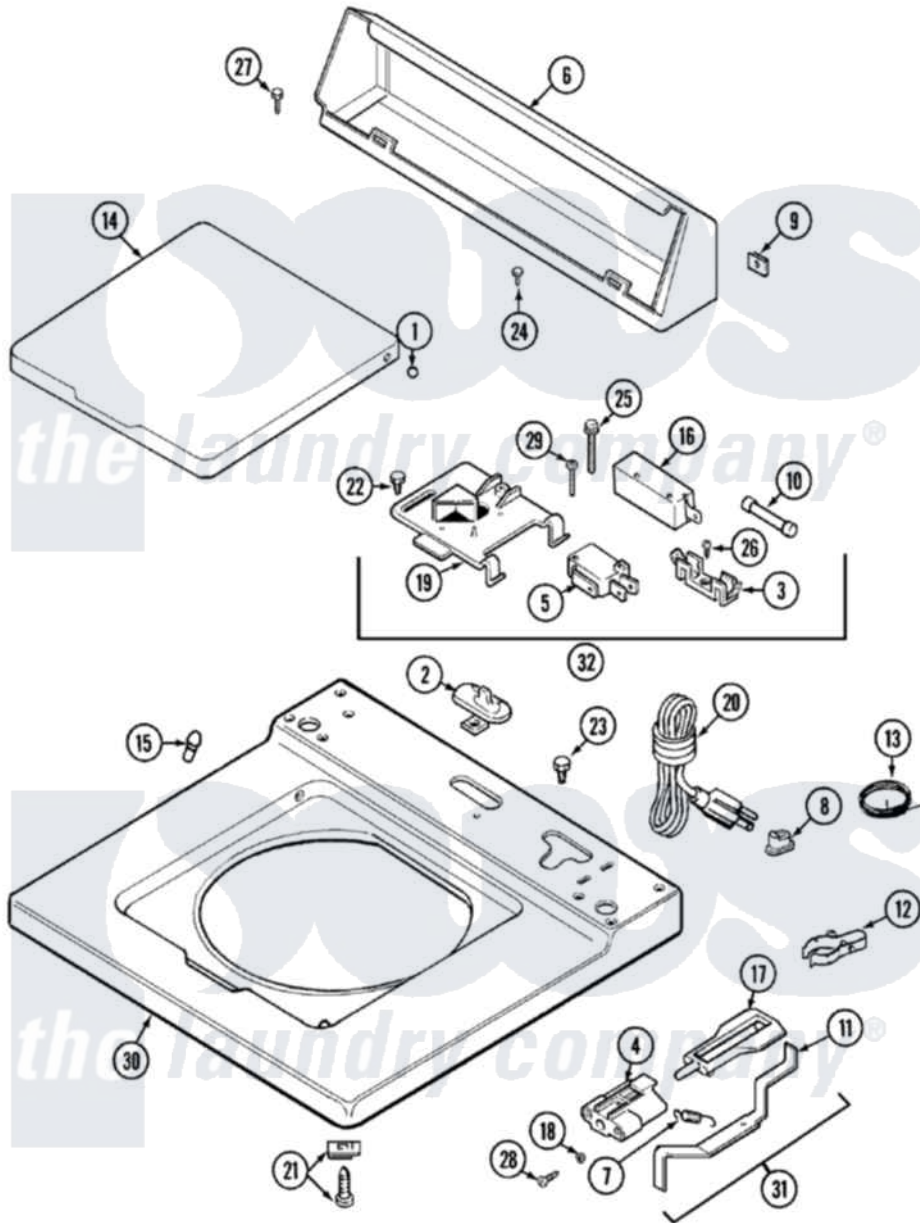

Maytag LAT7304DAL 05 - TOP

Maytag [Residential Maytag LAT7304DAL Washer Parts](#) Parts Diagram 05 - TOP
 Click on the part number to view part

Item	Original Part Number	Replaced By	Status	Part Description
1	211726			Hinge, Ball Lid
2	207159	489355		Screw, 8 X 1/2
"	22001298			Cap, Top Cover
3	207167			Block, Fuse
4	216256		Not Available	BRACKET, UNBALANCE
5	207166			Switch, Check
6	205635L		Not Available	CONSOLE (ALM)
7	213720			Spring, Lid Switch
8	211881			Grommet, Cord Part Not Used-Gas Models Only
9	215075			Fastener, Control Panel To Console
10	207168	22001682		Switch Assembly, Lid W/4amp Fuse
11	22001136			Lever, Unbalance
12	301548			Clamp, Ground Wire
13	311155			Ground Wire And Clamp

14	22001249	22001865	Panel, Control---S
15	212716		Bumper, Lid
16	205415	279347	Switch-Lid
17	216255		Plunger, Lid Switch
18	211500		Washer, Bracket To Top Cover
19	Y215699	22001678	Bracket, Switch And Fuse
20	208194	22003062	Cord, Power
21	204445		Screw And Fastener Assembly
22	207159	489355	Screw, 8 X 1/2
23	315483	3370225	Screw
24	216423	3370225	Screw
25	213501		Screw, No.6-20 X 1-1/8 Inch
26	Y311711		Screw, Fuse Block
27	Y313559		Screw
28	910182	25-7809	Screw, No.6-20 1/2 Flthd Torx
29	22001352		Screw, Check Switch
30	22001118		Not Available TOP, MAIN (ALM)---NA
31	22001311		Unbalance Lever Assembly
32	207176	22001682	Switch Assembly, Lid W/4amp Fuse