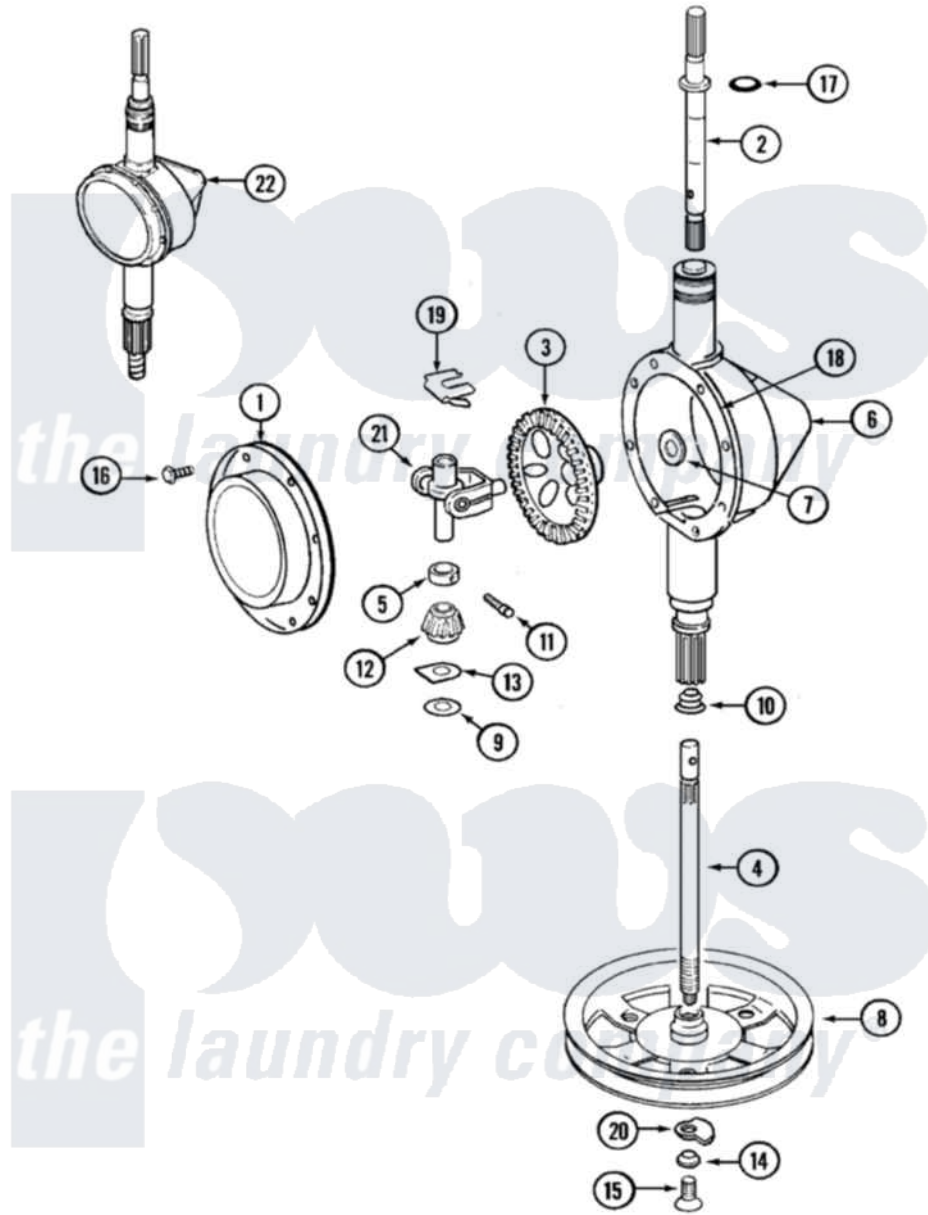

Maytag LAT7304DAL 06 - TRANSMISSION

Maytag Residential Maytag LAT7304DAL Washer Parts Parts Diagram 06 - TRANSMISSION
 Click on the part number to view part

Item	Original Part Number	Replaced By	Status	Part Description
1	206628			Cover, Transmission
2	207153	6-2097820		Kit- Shaft
3	206713	6-2067130		Gear- Beve
4	215411	12001451		Ctr Shaft W/Collar Andkeeper- Sha
5	215415		Not Available	COLLAR, LOWER
6	206625	6-2097790		Transmison
7	215394			Washer, Bevel Gear
8	211059	6-2301530		Pulley
9	211483	6-2114830		Washer- SP
10	206602	207843		Lip Seal Repair Kit
11	Y206629			Pin, Collar
12	215401	W10221114		Pinion
13	215395			Plate, Clutch
14	211090	22003555		Washer, Stop Lug
15	211375	681582		Screw
				SCREW, TRANSMISSION

16	215417	Not Available	SCREW, TRANSMISSION COVER
17	210690		Seal, Rubber
18	Y058700	675652	Adhesive
19	215581		Spring, Agitator Shaft
20	211089		Lug, Stop Pulley
21	206685	6-2066850	Yoke
22	206708	6-2097790	Transmison