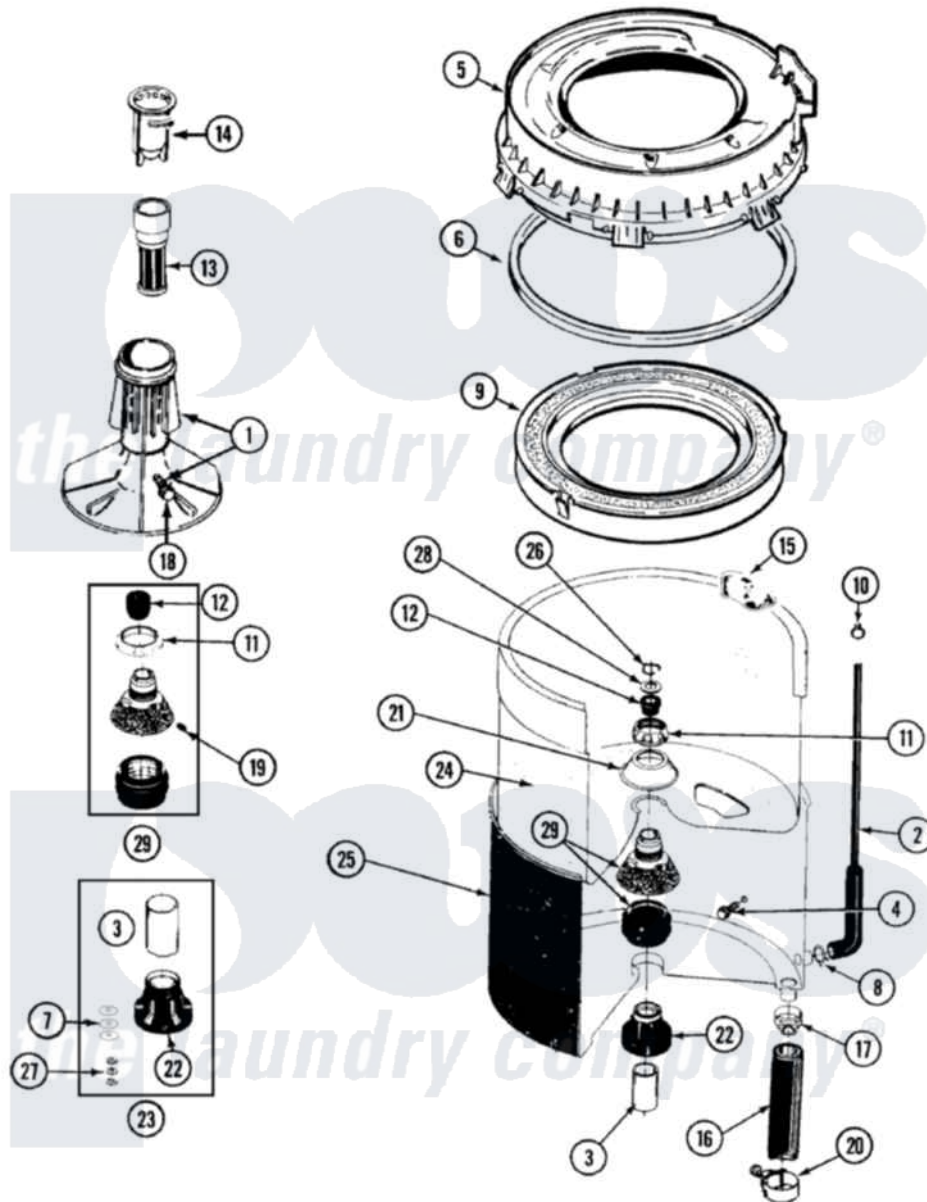

Maytag LAT7304DAL 07 - TUB

Maytag [Residential Maytag LAT7304DAL Washer Parts](#) Parts Diagram 07 - TUB
 Click on the part number to view part

Item	Original Part Number	Replaced By	Status	Part Description
1	207538			Agitator W/Lock Screw
2	22001036	22001619		Tube, Water Level Switch
3	211130			Bearing Liner, Tub Bearing
4	200744	W10175939		Bolt
"	205254	W10175938		Bolt
5	22001299			Tub Cover And Gasket Assembly
6	Y22001201	22001007		Gasket, Cover To Tub
7	211100			Washer, Outer Tub
8	211641			Clamp, 1-1/16"
9	22001142			Ring, Balance
10	410296	596669		Clamp, Manifold
11	211047	6-2110472		Nut- Clamp
12	Y0A4298	6-0A57420		Seal- Agitator
13	22001295			Housing, Dispenser
14	22001294			Cup, Dispensing
15	207219			Filter, Self-Cleaning

16	Y212989		Hose, Outer Tub To Pump
17	201011	285655	Clamp, Hose
18	206478	Not Available	SCREW & WASHER FOR AGITATOR
19	211618	22001423	Set Screw, Mounting Stem
20	202574	3367052	Clamp, Hose
21	211210		Washer, Clamping Nut
22	200824	6-2040130	Tub Bearin
23	204013	6-2040130	Tub Bearin
24	22001140	Y2201881	Tub, Inner Short White SP
25	22001115	22003312	Tub, Outer
26	Y015667		Retaining Ring
27	Y054867		Washer, Lock
28	Y015666		Washer, Retaining -
29	204012	6-2095720	Mounting S