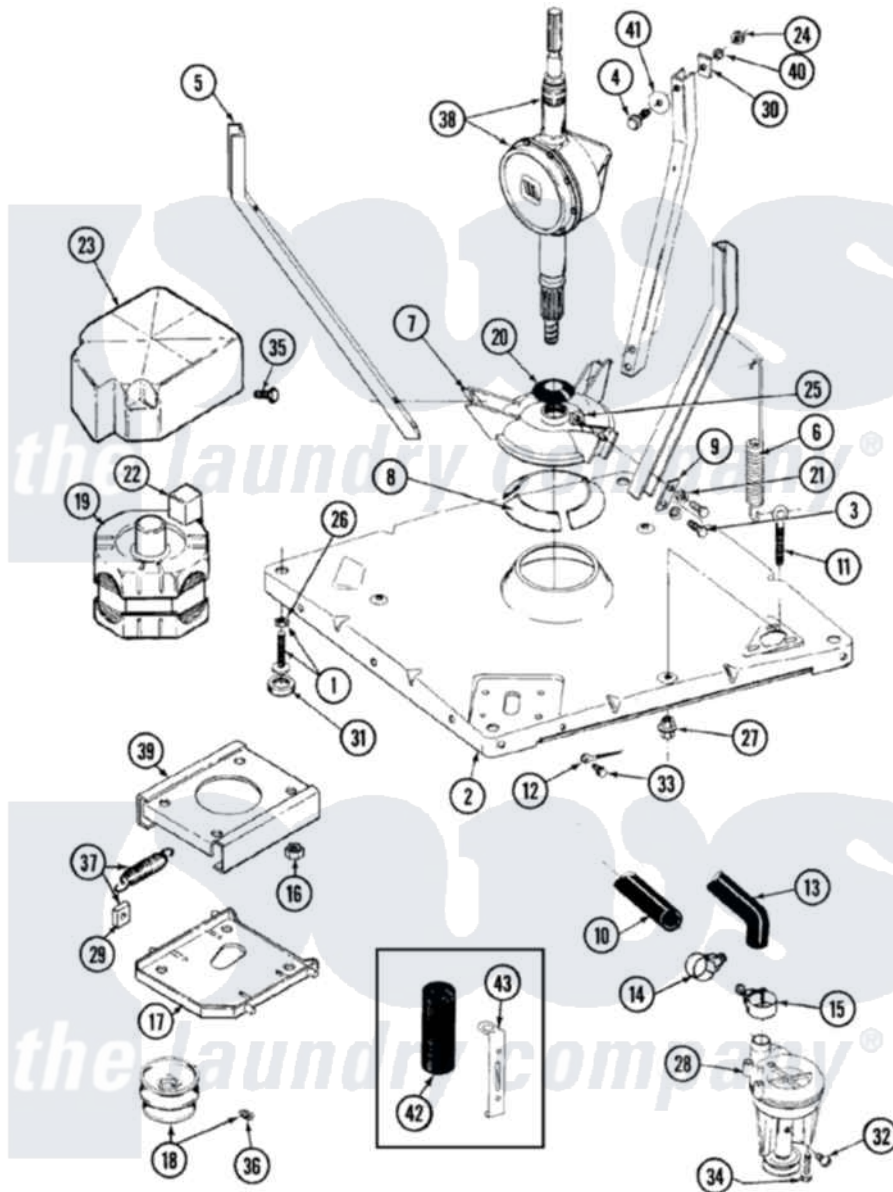

Maytag LAT7304EGE 01 - BASE

Maytag [Residential Maytag LAT7304EGE Washer Parts](#) Parts Diagram 01 - BASE
 Click on the part number to view part

Item	Original Part Number	Replaced By	Status	Part Description
1	Y302699	22003428		Leg, Adjustable
2	22001172	22002150		Base
3	Y015627			Screw- Hex
4	205254	W10175938		Bolt
"	200744	W10175939		Bolt
5	213100		Not Available	PART NOT USED
6	22001300			Spring, Centering
7	203725			Damper W/Bolt And Clip
8	203956			Damper Pad Kit
9	213073			Washer, Double Brace
10	214767	22001448		Hose, Pump
11	216416			Bolt, Eye/Centering Spring
12	901220			Ground Wire
13	Y212989			Hose, Outer Tub To Pump
14	202574	3367052		Clamp, Hose
15	202574	3367052		Clamp, Hose

16	Y311426	3400029	Nut, Adapter Plate
17	22001301		Mount, Motor Lower-Assembly
18	Y202496		Pulley, Motor
19	202157	12002352	Motor-Drve
20	211028	22001586	Deflector, Water
21	911852	486009	Lockwasher
22	205132	Not Available	SWITCH, MOTOR EXTERNAL START No.201664-14,205463-4 & 201800-4
"	206505	Not Available	PROD. No.201664-15, & No.205463-3.
23	215098		Shield, Motor
24	Y052734		Nut, Carrage Bolts And Bracket
25	Y052785		Nut, Brace To Damper
26	210385		Lock Nut For Adjustable Leg
27	211949		Nut, Adjustment Eyebolt
28	22001373		Pump, Plaset ----NA
29	204998	205000	Roller And Spring Kit 4+Spr
30	212979	Not Available	WASHER, TUB BRACE
31	210684		Foot, Adjustable Leg
32	Y015408	22003235	Screw, Bearing Insert
33	912365	3370225	Screw
34	211880		Screw, HeX Head No.10 X 1/2 Inc
35	213121	3400111	Screw, 12-14 X 5/8
36	22001353		Set Screw, Motor Pulley
37	205000		Roller And Spring Kit 4+Spr
38	206708	6-2097790	Transmison
39	214956		Motor Mount Assembly
40	Y054867		Washer, Lock
41	211100		Washer, Outer Tub
42	201101		Capacitor
43	211149		Clip, Capacitor
"	211294	90767	Screw, 8A X 3/8 HeX Washer Head Tapping