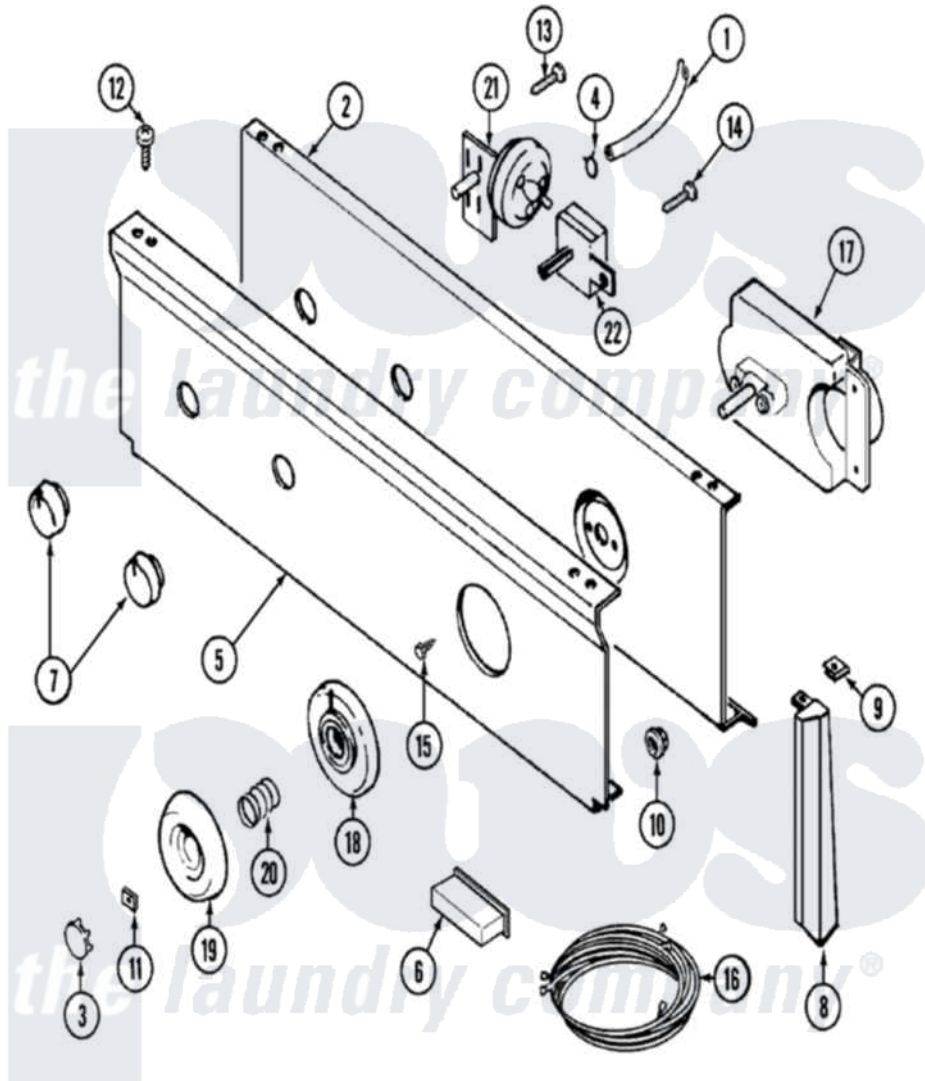

Maytag LAT7304EGE 04 - CONTROL PANEL

Maytag [Residential Maytag LAT7304EGE Washer Parts](#) Parts Diagram 04 - CONTROL PANEL
 Click on the part number to view part

Item	Original Part Number	Replaced By	Status	Part Description
1	22001036	22001619		Tube, Water Level Switch
2	315483	3370225		Screw
"	204807			Ground Wire, Supp. Plte To Top Cover
"	22001132			Plate, Support
3	216250	22001446		Cap, Knob
4	410296	596669		Clamp, Manifold
5	22001382		Not Available	PANEL, CONTROL (WHT)
6	214897			Pad, Control Panel
7	22001268		Not Available	KNOB ASSY. (WHT)
8	22001289		Not Available	END CAP, CTRL. PNL. (LT-WHT)
"	22001565		Not Available	CAP, END (LT-WHT)
"	22001291			End Cap, Control Panel
"	22001564			Cap, End
9	214894			Fastener, End Cap
10	214872			Palnut, End Cap Note: Nut,

10	214972		Lamp Holder
11	211605		Bezel, Timer Dial
12	210932		Screw, No.8 X 9/16 Ctsk Note: Screw, Inlet Duct
13	211168	W10139210	Screw, 8-18 X 5/16
14	211168	W10139210	Screw, 8-18 X 5/16
15	216042	22001627	Screw
16	208743	22001318	Wire Harness, Main
17	22001258		Timer
18	22001265		Bezel, Timer Knob
19	22001198	Not Available	KNOB, TIMER (WHT)
20	211065		Spring, Index Wheel
21	208206		Switch, Pressure
22	208283	Not Available	SWITCH, WATER TEMPERATURE
23	22001105	Not Available	MANUAL, USE & CARE
"	16000327	Not Available	GUIDE, QUICK REF. - MAYTAG