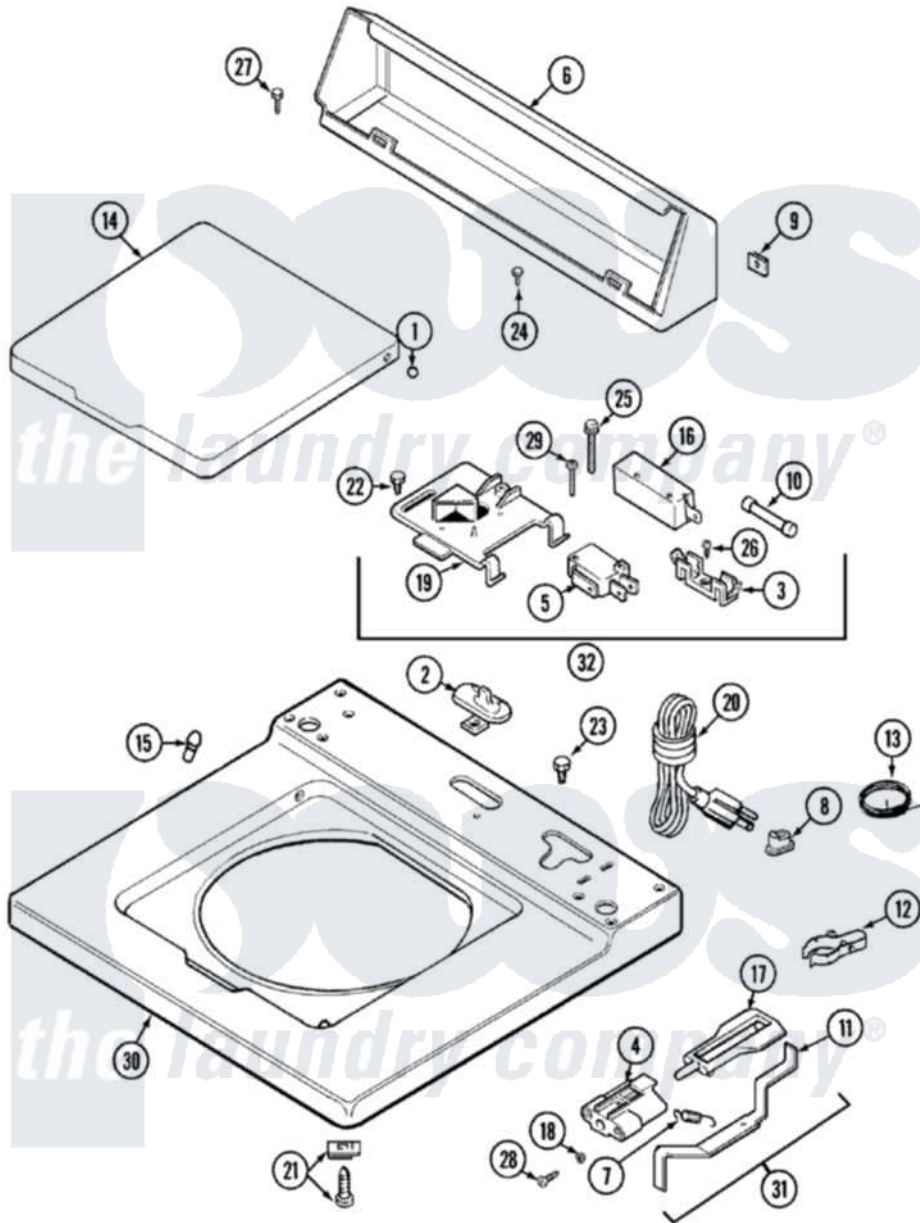

Maytag LAT7304EGE 05 - TOP

Maytag [Residential Maytag LAT7304EGE Washer Parts](#) Parts Diagram 05 - TOP
 Click on the part number to view part

Item	Original Part Number	Replaced By	Status	Part Description
1	211726			Hinge, Ball Lid
2	22001298			Cap, Top Cover
"	207159	489355		Screw, 8 X 1/2
3	207167			Block, Fuse
4	216256		Not Available	BRACKET, UNBALANCE
5	207166			Switch, Check
6	205635			Console
7	213720			Spring, Lid Switch
8	210174		Not Available	STRAIN RELIEF
9	215075			Fastener, Control Panel To Console
10	207168	22001682		Switch Assembly, Lid W/4amp Fuse
11	22001136			Lever, Unbalance
12	301548			Clamp, Ground Wire
13	311155			Ground Wire And Clamp
14	22001206	22001893		Lid

15	212716		Bumper, Lid
16	205415	279347	Switch-Lid
17	216255		Plunger, Lid Switch
18	211500		Washer, Bracket To Top Cover
19	Y215699	22001678	Bracket, Switch And Fuse
20	208749	Not Available	CORD, POWER (EXPORT)
21	204445		Screw And Fastener Assembly
22	207159	489355	Screw, 8 X 1/2
23	315483	3370225	Screw
24	211294	90767	Screw, 8A X 3/8 HeX Washer Head Tapping
"	Y313559		Screw
25	213501		Screw, No.6-20 X 1-1/8 Inch
26	Y311711		Screw, Fuse Block
27	Y313559		Screw
28	910182	25-7809	Screw, No.6-20 1/2 Flthd Torx
29	22001352		Screw, Check Switch
30	22001117	Not Available	TOP COVER ASSEMBLY (WHT)
31	22001311		Unbalance Lever Assembly
32	207176	22001682	Switch Assembly, Lid W/4amp Fuse