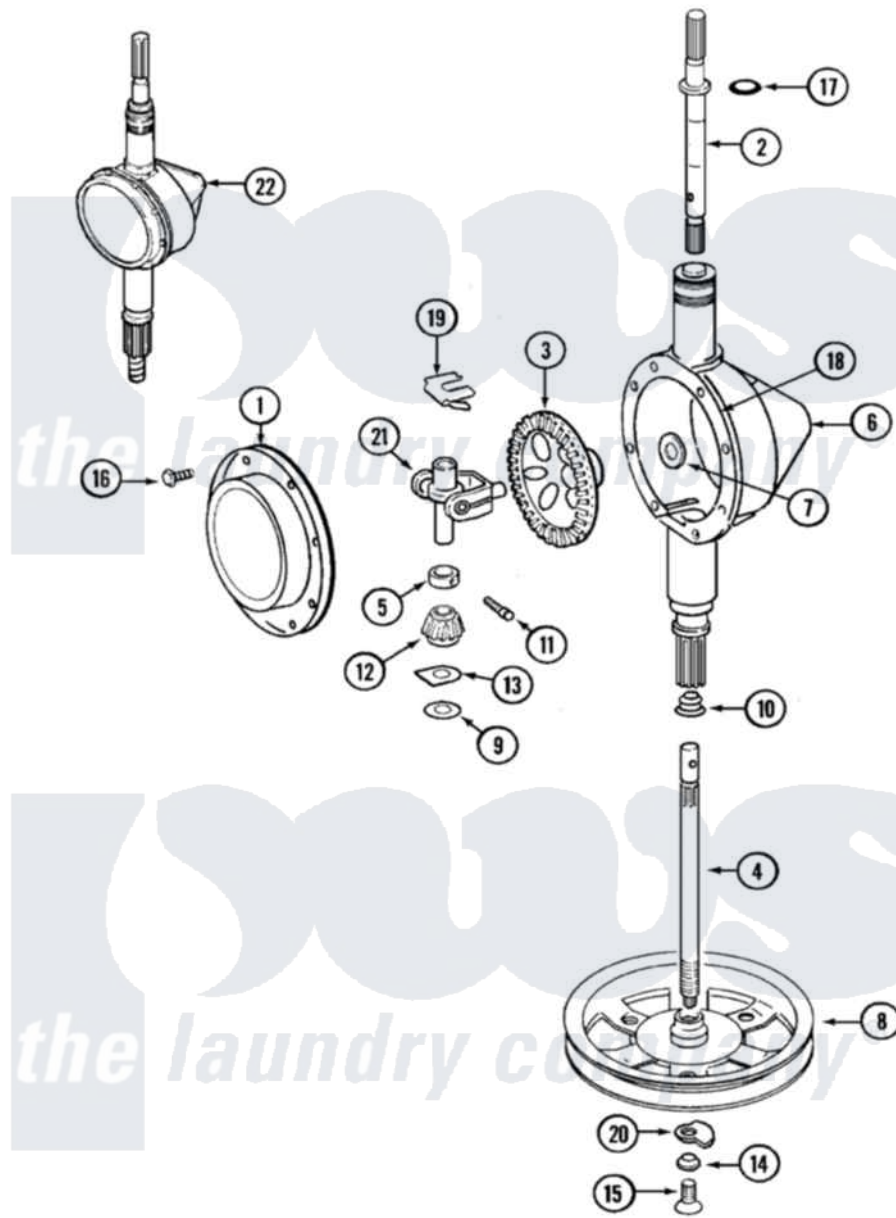

Maytag LAT7304EGE 06 - TRANSMISSION

Maytag Residential Maytag LAT7304EGE Washer Parts Parts Diagram 06 - TRANSMISSION
 Click on the part number to view part

| Item | Original Part Number | Replaced By | Status | Part Description |
|------|-------------------------|---------------------------|---------------|--------------------------------------|
| 1 | 206628 | | | Cover, Transmission |
| 2 | 207153 | 6-2097820 | | Kit- Shaft |
| 3 | 206713 | 6-2067130 | | Gear- Beve |
| 4 | 215411 | 12001451 | | Ctr Shaft W/Collar Andkeeper- Sha |
| 5 | 215415 | | Not Available | COLLAR, LOWER |
| 6 | 206625 | 6-2097790 | | Transmison |
| 7 | 215394 | | | Washer, Bevel Gear |
| 8 | 211059 | 6-2301530 | | Pulley |
| 9 | 211483 | 6-2114830 | | Washer- SP |
| 10 | 206602 | 207843 | | Lip Seal Repair Kit |
| 11 | Y206629 | | | Pin, Collar |
| 12 | 215401 | W10221114 | | Pinion |
| 13 | 215395 | | | Plate, Clutch |
| 14 | 211090 | 22003555 | | Washer, Stop Lug |
| 15 | 211375 | 681582 | | Screw |
| | | | | SCREW, TRANSMISSION |

| | | | |
|----|------------------------|---------------------------|---------------------------|
| 16 | 215417 | Not Available | SCREW, TRANSMISSION COVER |
| 17 | 210690 | | Seal, Rubber |
| 18 | Y058700 | 675652 | Adhesive |
| 19 | 215581 | | Spring, Agitator Shaft |
| 20 | 211089 | | Lug, Stop Pulley |
| 21 | 206685 | 6-2066850 | Yoke |
| 22 | 206708 | 6-2097790 | Transmison |