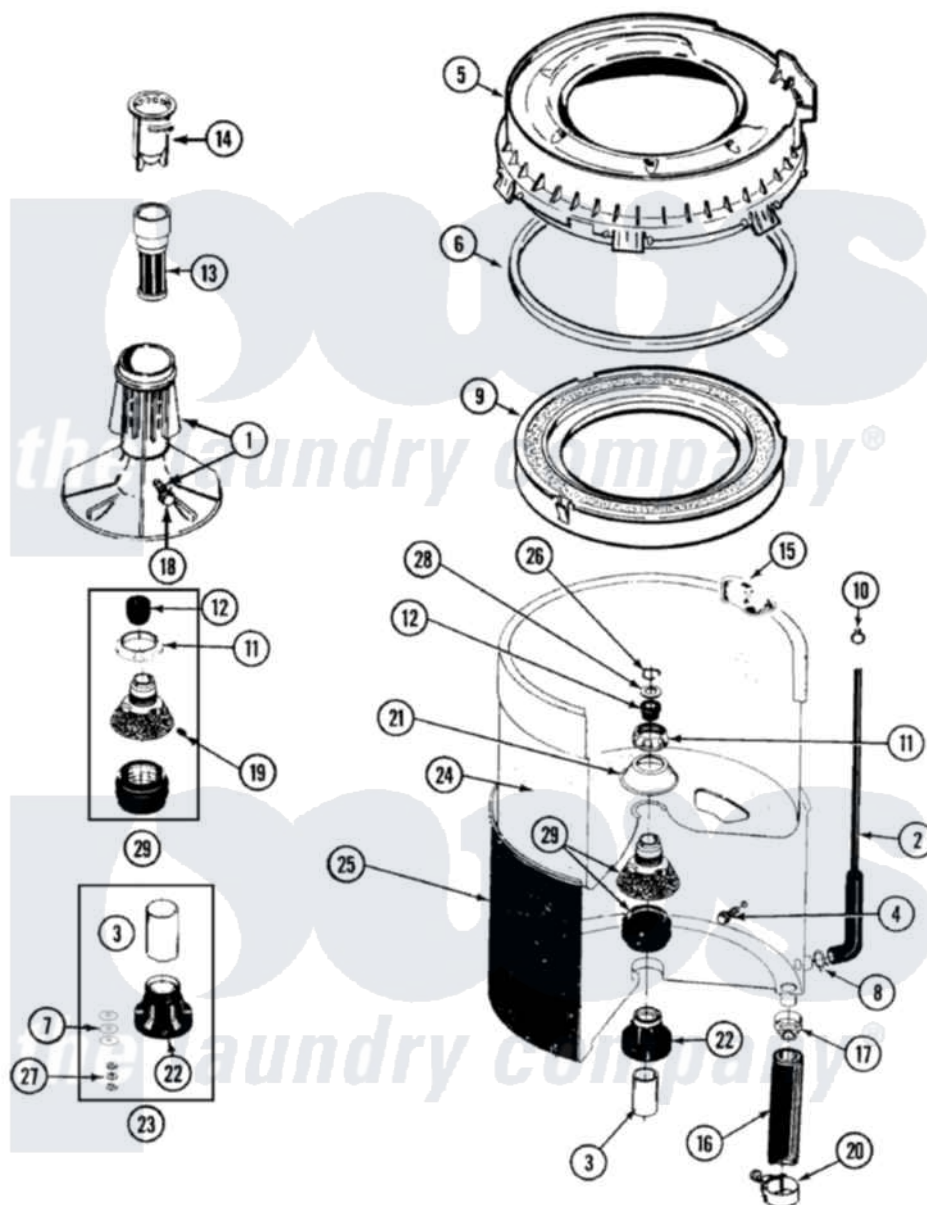

Maytag LAT7304EGE 07 - TUB

Maytag [Residential Maytag LAT7304EGE Washer Parts](#) Parts Diagram 07 - TUB
 Click on the part number to view part

Item	Original Part Number	Replaced By	Status	Part Description
1	207538			Agitator W/Lock Screw
2	22001036	22001619		Tube, Water Level Switch
3	211130			Bearing Liner, Tub Bearing
4	200744	W10175939		Bolt
"	205254	W10175938		Bolt
5	22001299			Tub Cover And Gasket Assembly
6	Y22001201	22001007		Gasket, Cover To Tub
7	211100			Washer, Outer Tub
8	211641			Clamp, 1-1/16"
9	22001142			Ring, Balance
10	410296	596669		Clamp, Manifold
11	211047	6-2110472		Nut- Clamp
12	Y0A4298	6-0A57420		Seal- Agitator
13	22001295			Housing, Dispenser
14	22001294			Cup, Dispensing
15	207219			Filter, Self-Cleaning

16	Y212989		Hose, Outer Tub To Pump
17	201011	285655	Clamp, Hose
18	206478	Not Available	SCREW & WASHER FOR AGITATOR
19	211618	22001423	Set Screw, Mounting Stem
20	202574	3367052	Clamp, Hose
21	211210		Washer, Clamping Nut
22	200824	6-2040130	Tub Bearin
23	204013	6-2040130	Tub Bearin
24	22001140	Y2201881	Tub, Inner Short White SP
25	22001115	22003312	Tub, Outer
26	Y015667		Retaining Ring
27	Y054867		Washer, Lock
28	Y015666		Washer, Retaining -
29	204012	6-2095720	Mounting S