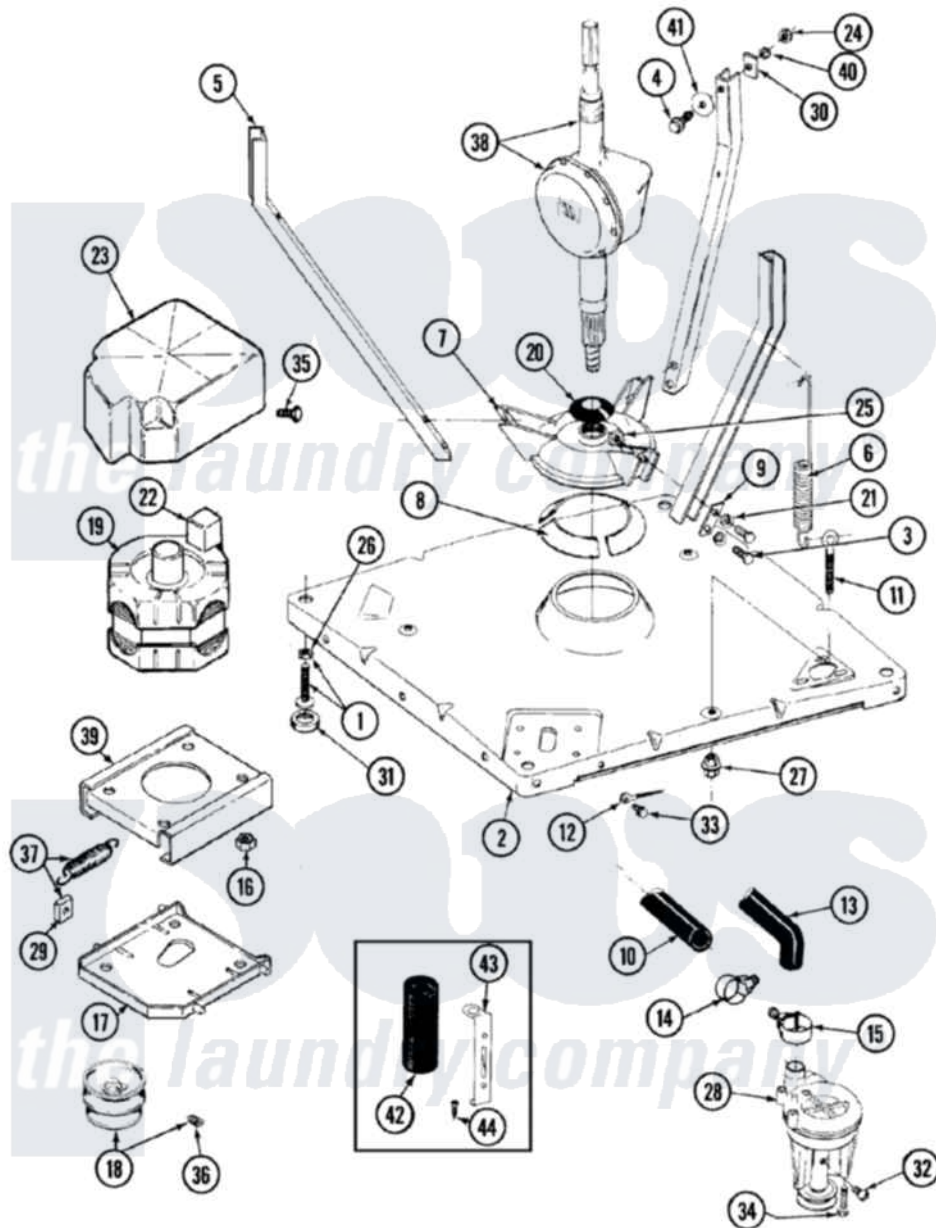

Maytag LAT7304GGE 01 - BASE

Maytag [Residential Maytag LAT7304GGE Washer Parts](#) Parts Diagram 01 - BASE
 Click on the part number to view part

| Item | Original Part Number | Replaced By | Status | Part Description |
|------|--------------------------|---------------------------|---------------|----------------------------|
| 1 | Y302699 | 22003428 | | Leg, Adjustable |
| 2 | 22001172 | 22002150 | | Base |
| 3 | Y015627 | | | Screw- Hex |
| 4 | 205254 | W10175938 | | Bolt |
| " | 200744 | W10175939 | | Bolt |
| 5 | 213100 | | Not Available | PART NOT USED |
| 6 | 22001300 | | | Spring, Centering |
| 7 | 203725 | | | Damper W/Bolt And Clip |
| 8 | 203956 | | | Damper Pad Kit |
| 9 | 213073 | | | Washer, Double Brace |
| 10 | 214767 | 22001448 | | Hose, Pump |
| 11 | 216416 | | | Bolt, Eye/Centering Spring |
| 12 | 901220 | | | Ground Wire |
| 13 | Y212989 | | | Hose, Outer Tub To Pump |
| 14 | 202574 | 3367052 | | Clamp, Hose |
| 15 | 202574 | 3367052 | | Clamp, Hose |