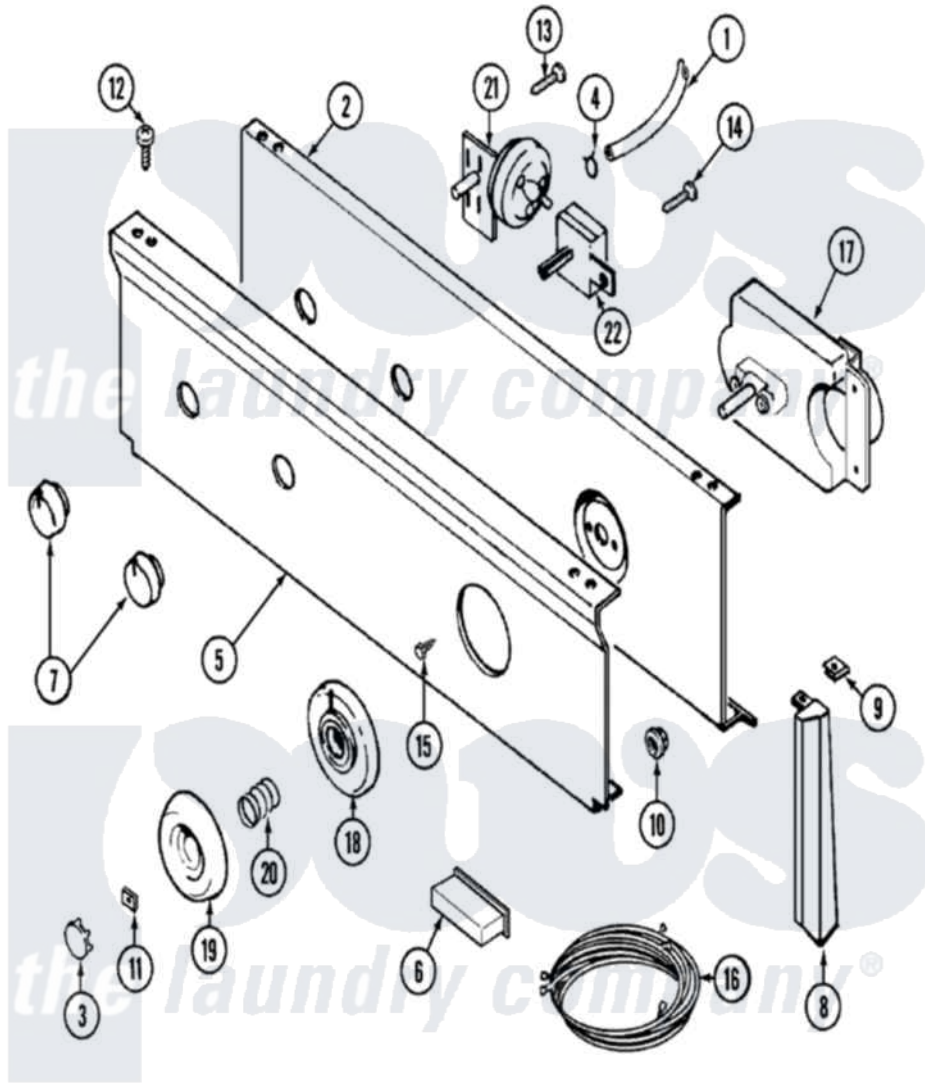

Maytag LAT7304GGE 04 - CONTROL PANEL

Maytag [Residential Maytag LAT7304GGE Washer Parts](#) Parts Diagram 04 - CONTROL PANEL
 Click on the part number to view part

Item	Original Part Number	Replaced By	Status	Part Description
1	22001036	22001619		Tube, Water Level Switch
2	22001132			Plate, Support
3	216250	22001446		Cap, Knob
4	410296	596669		Clamp, Manifold
5	22001241		Not Available	PANEL, CONTROL (WHT)
6	214897			Pad, Control Panel
7	22001268		Not Available	KNOB ASSY. (WHT)
8	22001289		Not Available	END CAP, CTRL. PNL. (LT-WHT)
"	22001291			End Cap, Control Panel
9	214894			Fastener, End Cap
10	214872			Palnut, End Cap Note: Nut, Lamp Holder
11	211605			Bezel, Timer Dial
12	210932			Screw, No.8 X 9/16 Ctsk Note: Screw, Inlet Duct
13	211168	W10139210		Screw, 8-18 X 5/16

14	211168	W10139210	Screw, 8-18 X 5/16
15	216042	22001627	Screw
16	22001318		Wire Harness, Main
17	22001258		Timer
18	22001265		Bezel, Timer Knob
19	22001198	Not Available	KNOB, TIMER (WHT)
20	211065		Spring, Index Wheel
21	208206		Switch, Pressure
22	208283	Not Available	SWITCH, WATER TEMPERATURE
23	22001105	Not Available	MANUAL, USE & CARE
"	16000327	Not Available	GUIDE, QUICK REF. - MAYTAG