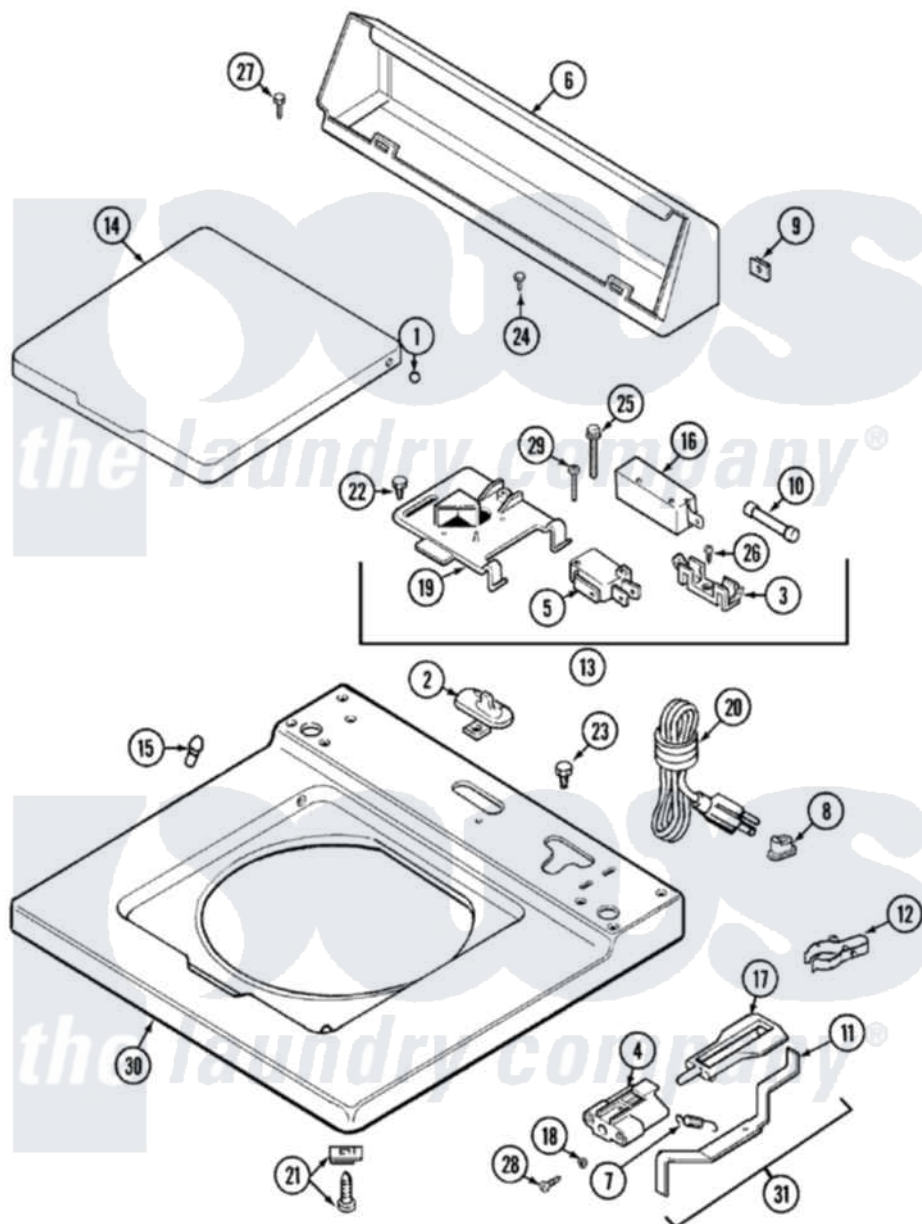

# Maytag LAT7304GGE 05 - TOP

Maytag [Residential Maytag LAT7304GGE Washer Parts](#) Parts Diagram 05 - TOP  
 Click on the part number to view part

Item	Original Part Number	Replaced By	Status	Part Description
1	<a href="#">211726</a>			Hinge, Ball Lid
2	207159	<a href="#">489355</a>		Screw, 8 X 1/2
"	<a href="#">22001298</a>			Cap, Top Cover
3	<a href="#">207167</a>			Block, Fuse
4	216256		Not Available	BRACKET, UNBALANCE
5	<a href="#">207166</a>			Switch, Check
6	<a href="#">205635</a>			Console
7	<a href="#">213720</a>			Spring, Lid Switch
8	<a href="#">216183</a>			Grommet, Cord Export
9	<a href="#">215075</a>			Fastener, Control Panel To Console
10	207168	<a href="#">22001682</a>		Switch Assembly, Lid W/4amp Fuse
11	<a href="#">22001136</a>			Lever, Unbalance
12	<a href="#">311155</a>			Ground Wire And Clamp
"	<a href="#">301548</a>			Clamp, Ground Wire
13	207176	<a href="#">22001682</a>		Switch Assembly, Lid W/4amp

13	<a href="#">207170</a>	<a href="#">22001002</a>	Fuse
14	<a href="#">22001248</a>		Lid W/Legend
15	<a href="#">212716</a>		Bumper, Lid
16	205415	<a href="#">279347</a>	Switch-Lid
17	<a href="#">216255</a>		Plunger, Lid Switch
18	<a href="#">211500</a>		Washer, Bracket To Top Cover
19	Y215699	<a href="#">22001678</a>	Bracket, Switch And Fuse
20	208746	Not Available	CORD, POWER (EXPORT)
21	<a href="#">204445</a>		Screw And Fastener Assembly
22	207159	<a href="#">489355</a>	Screw, 8 X 1/2
23	315483	<a href="#">3370225</a>	Screw
24	<a href="#">Y313559</a>		Screw
"	211294	<a href="#">90767</a>	Screw, 8A X 3/8 HeX Washer Head Tapping
25	<a href="#">213501</a>		Screw, No.6-20 X 1-1/8 Inch
26	<a href="#">Y311711</a>		Screw, Fuse Block
27	<a href="#">Y313559</a>		Screw
28	910182	<a href="#">25-7809</a>	Screw, No.6-20 1/2 Flthd Torx
29	<a href="#">22001352</a>		Screw, Check Switch
30	22001117	Not Available	TOP COVER ASSEMBLY (WHT)
31	<a href="#">22001311</a>		Unbalance Lever Assembly